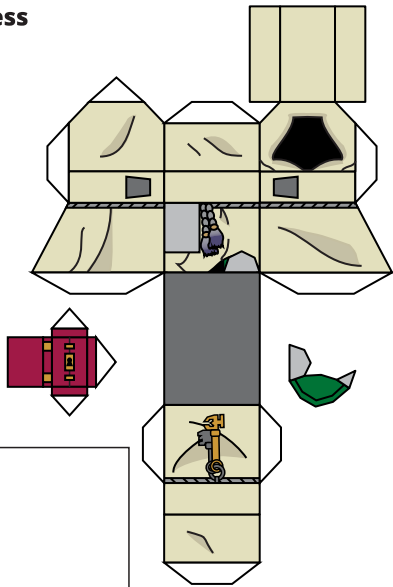

SUPREME GRAND MASTER AZRAEL

The Lion Helm

Belt Items

The Watcher In The Darkness

Banner Of Azrael

Sword Of Secrets

Right Arm

Left Arm With Combibolter