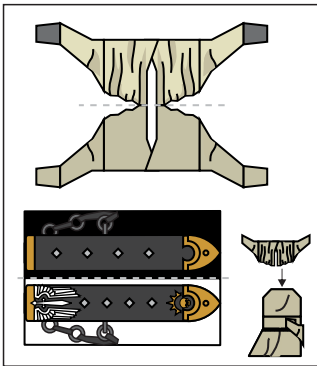

SUPREME GRAND MASTER AZRAEL

The Lion Helm

Belt Items

The Watcher In The Darkness

Banner Of Azrael

Sword Of Secrets

Right Arm

Left Arm With Combibolter