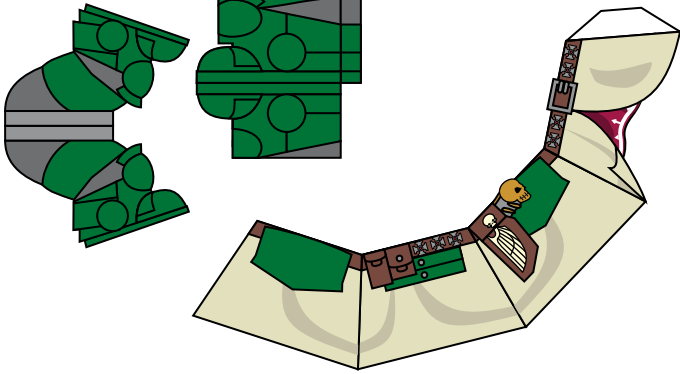

SUPREME GRAND MASTER AZRAEL

The Lion Helm

Belt Items

The Watcher In The Darkness

Banner Of Azrael

Sword Of Secrets

Right Arm

Left Arm With Combibolter