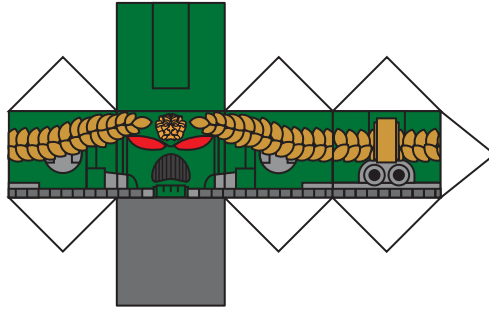

SUPREME GRAND MASTER AZRAEL

The Lion Helm

Belt Items

The Watcher In The Darkness

Banner Of Azrael

Sword Of Secrets

Right Arm

Left Arm With Combibolter