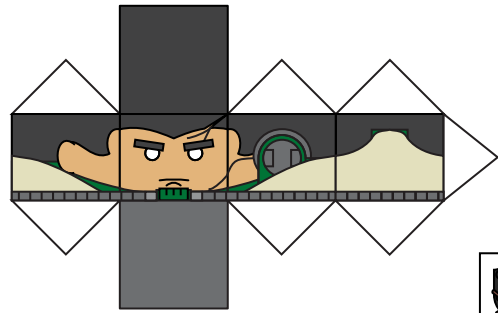

SUPREME GRAND MASTER AZRAEL

The Lion Helm

Belt Items

The Watcher In The Darkness

Banner Of Azrael

Sword Of Secrets

Right Arm

Left Arm With Combibolter