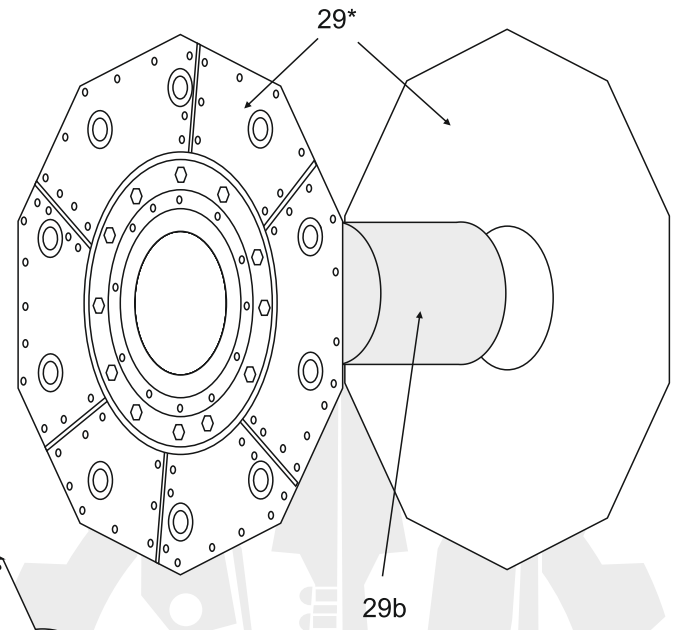

Addeptus mechanicus departamento manufacturum

STOMPED TRACK

PATOROCH

Free model, not for sale

Made in Ukraine

21

F

D

6

7

7a

7b

8

8a

8b

10b*