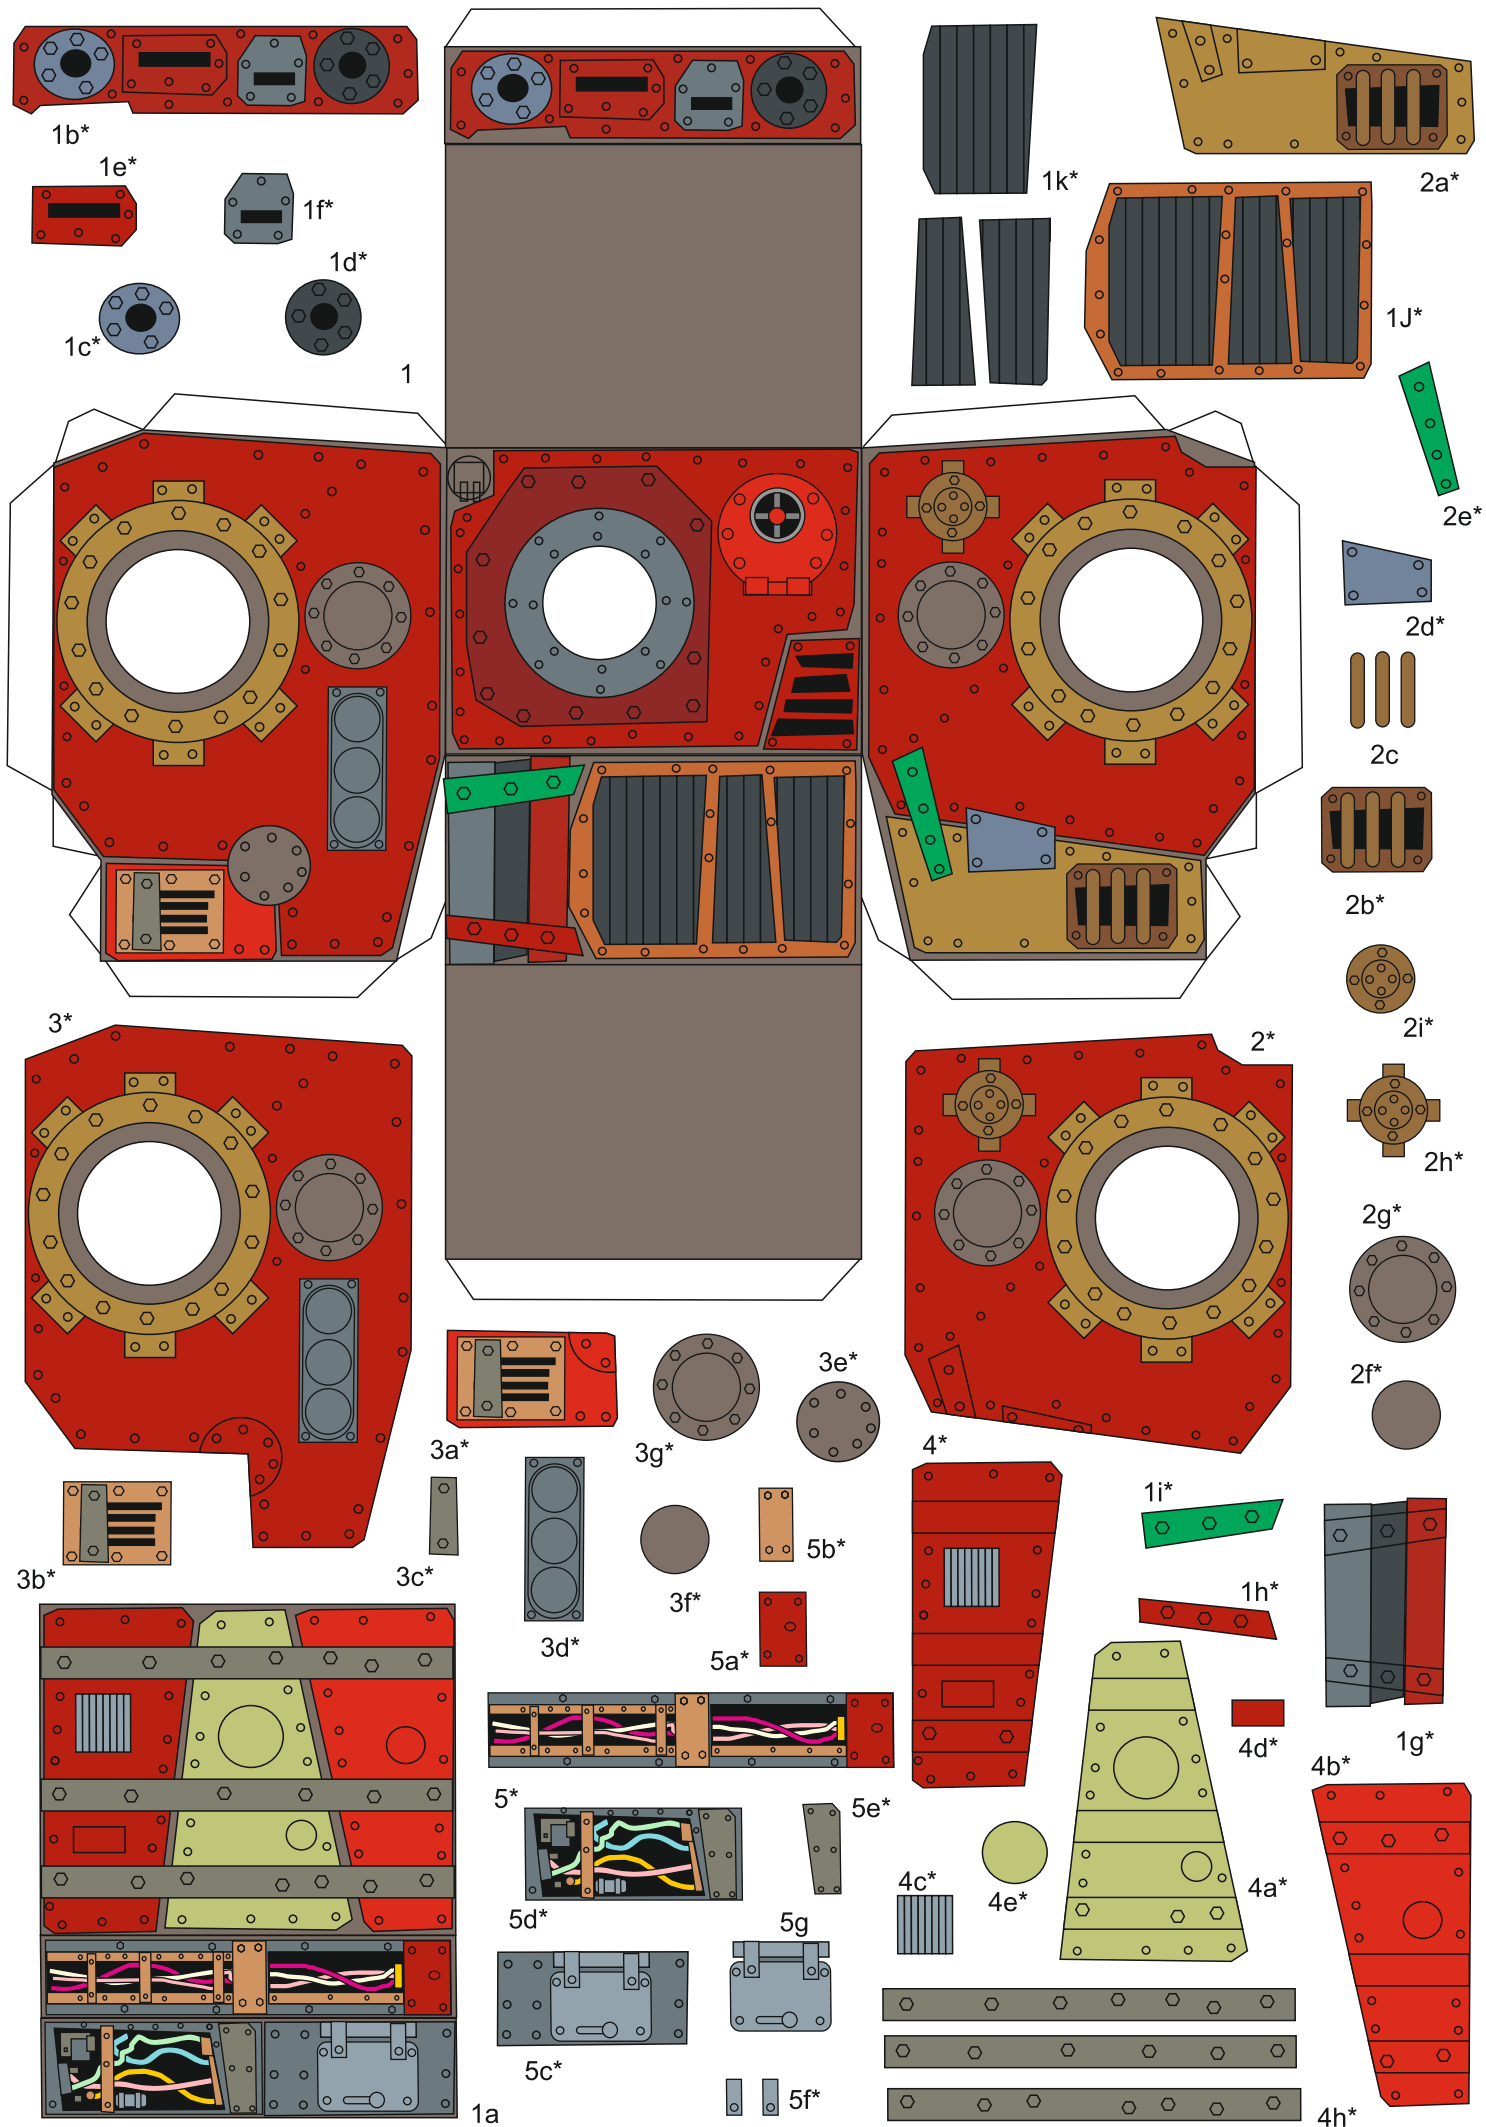

Addeptus mechanicus departamento manufacturum

STOMPED TRACK

PATOROCH

Free model, not for sale

Made in Ukraine

21

F

D

6

7

7a

7b

8

8a

8b

10b*

10c*

10d

10f*

9*

9*

9a**

10g*

10j*