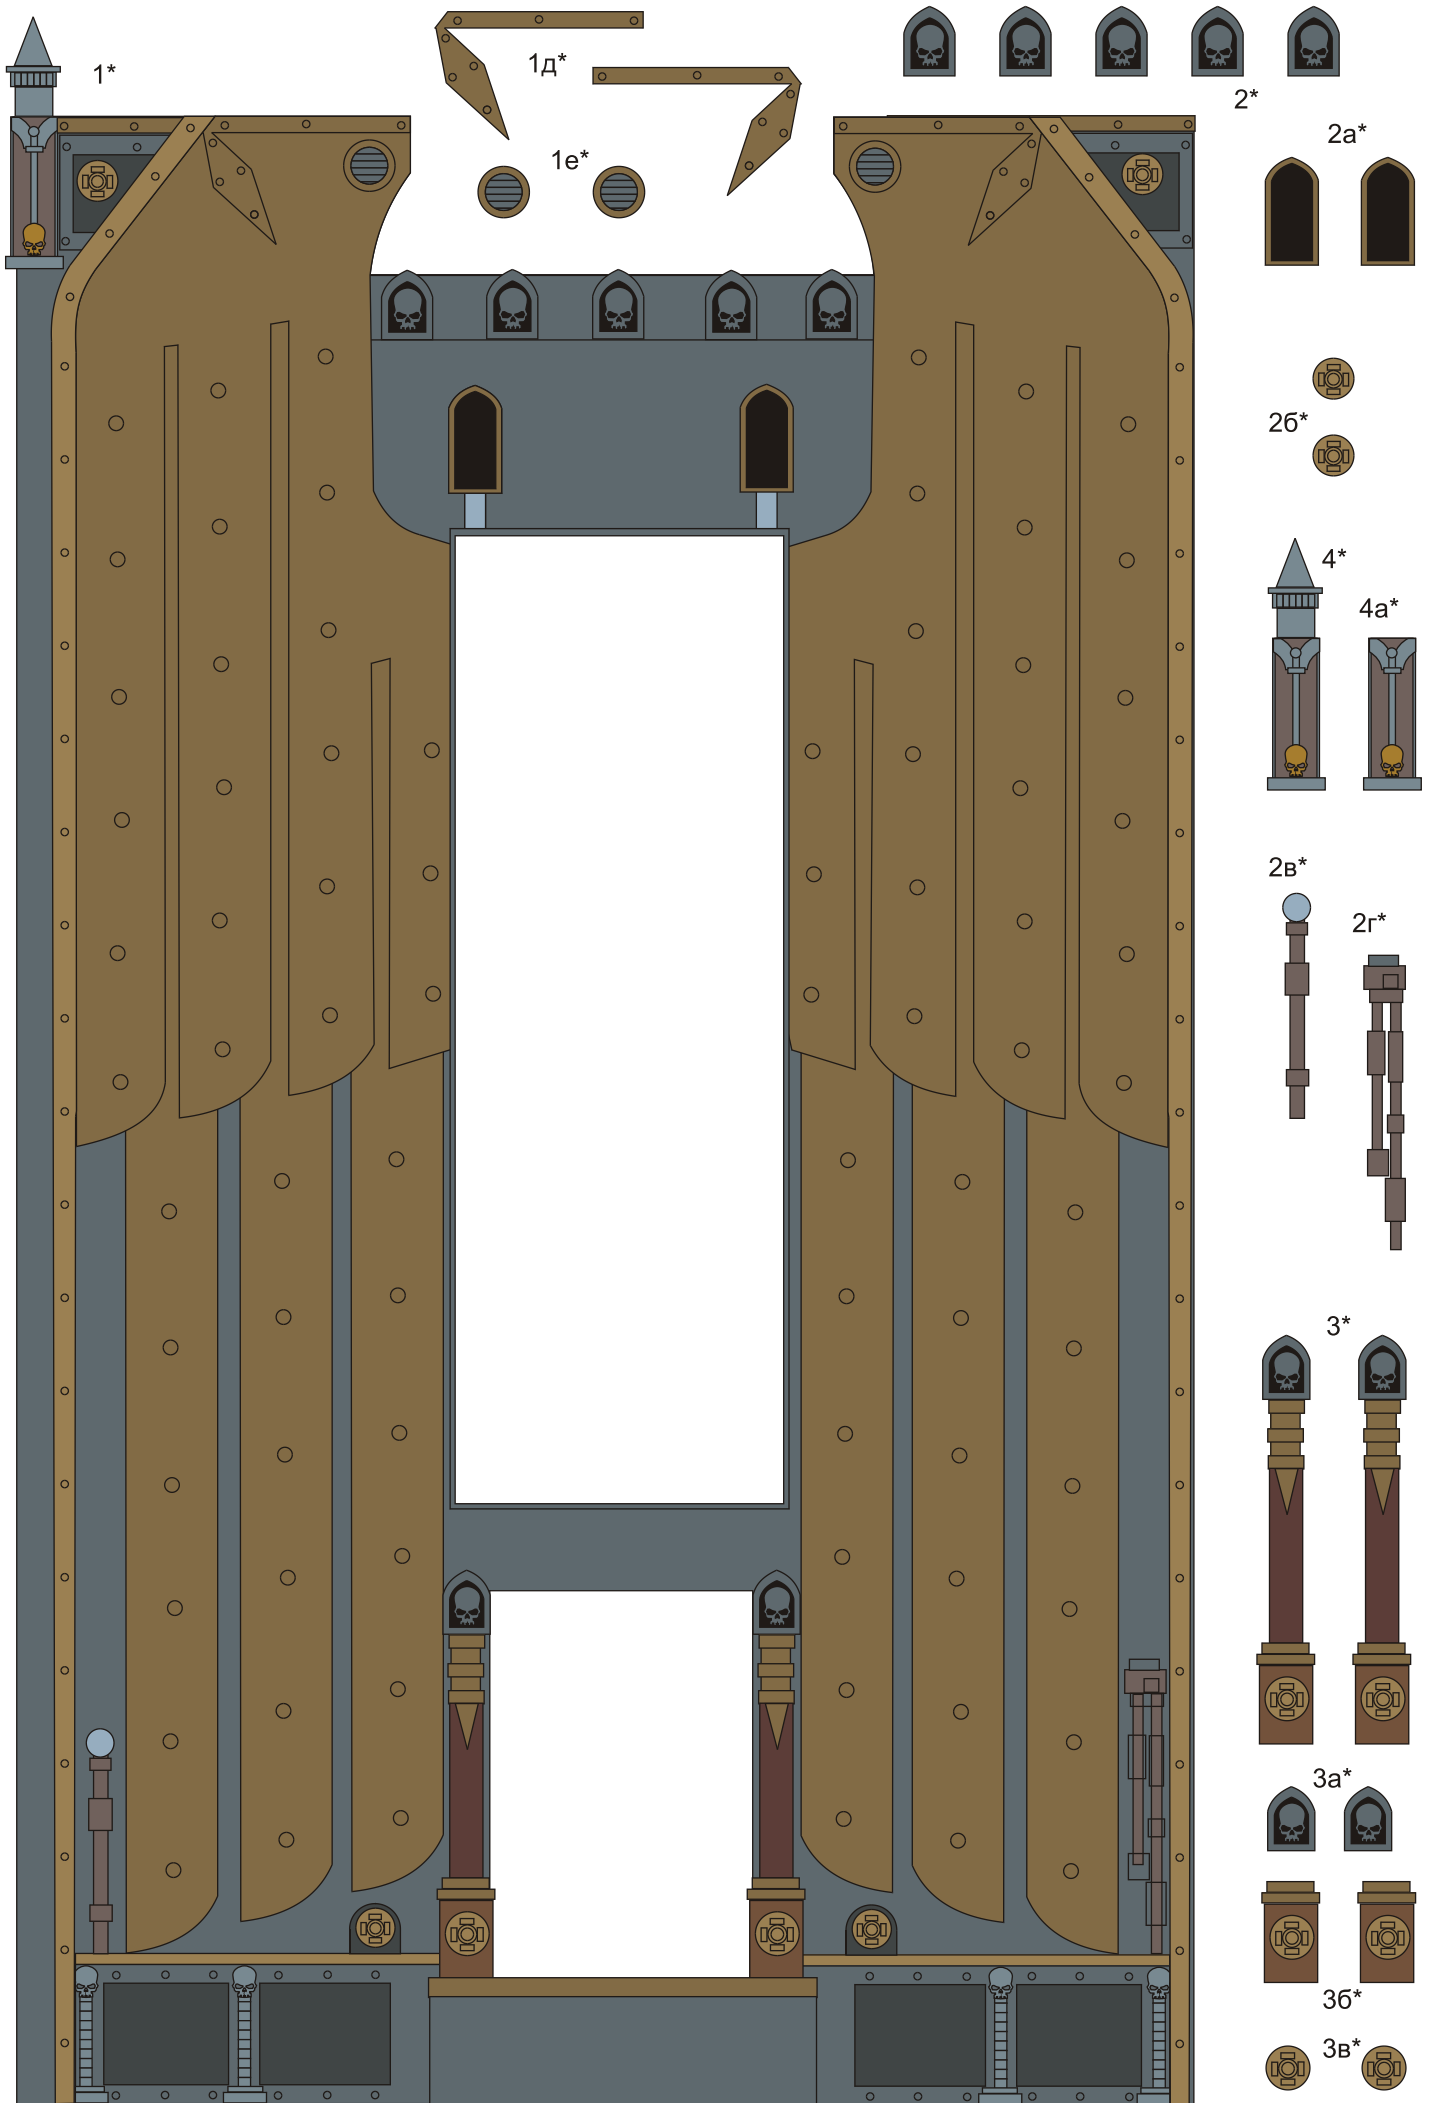

Deptus mechanicus departamento manufacturum

PATOROCH

Shrine of the Aquila

Free model, not for sale

Made in Ukraine

18

RUŃCA PRJNT

1r*