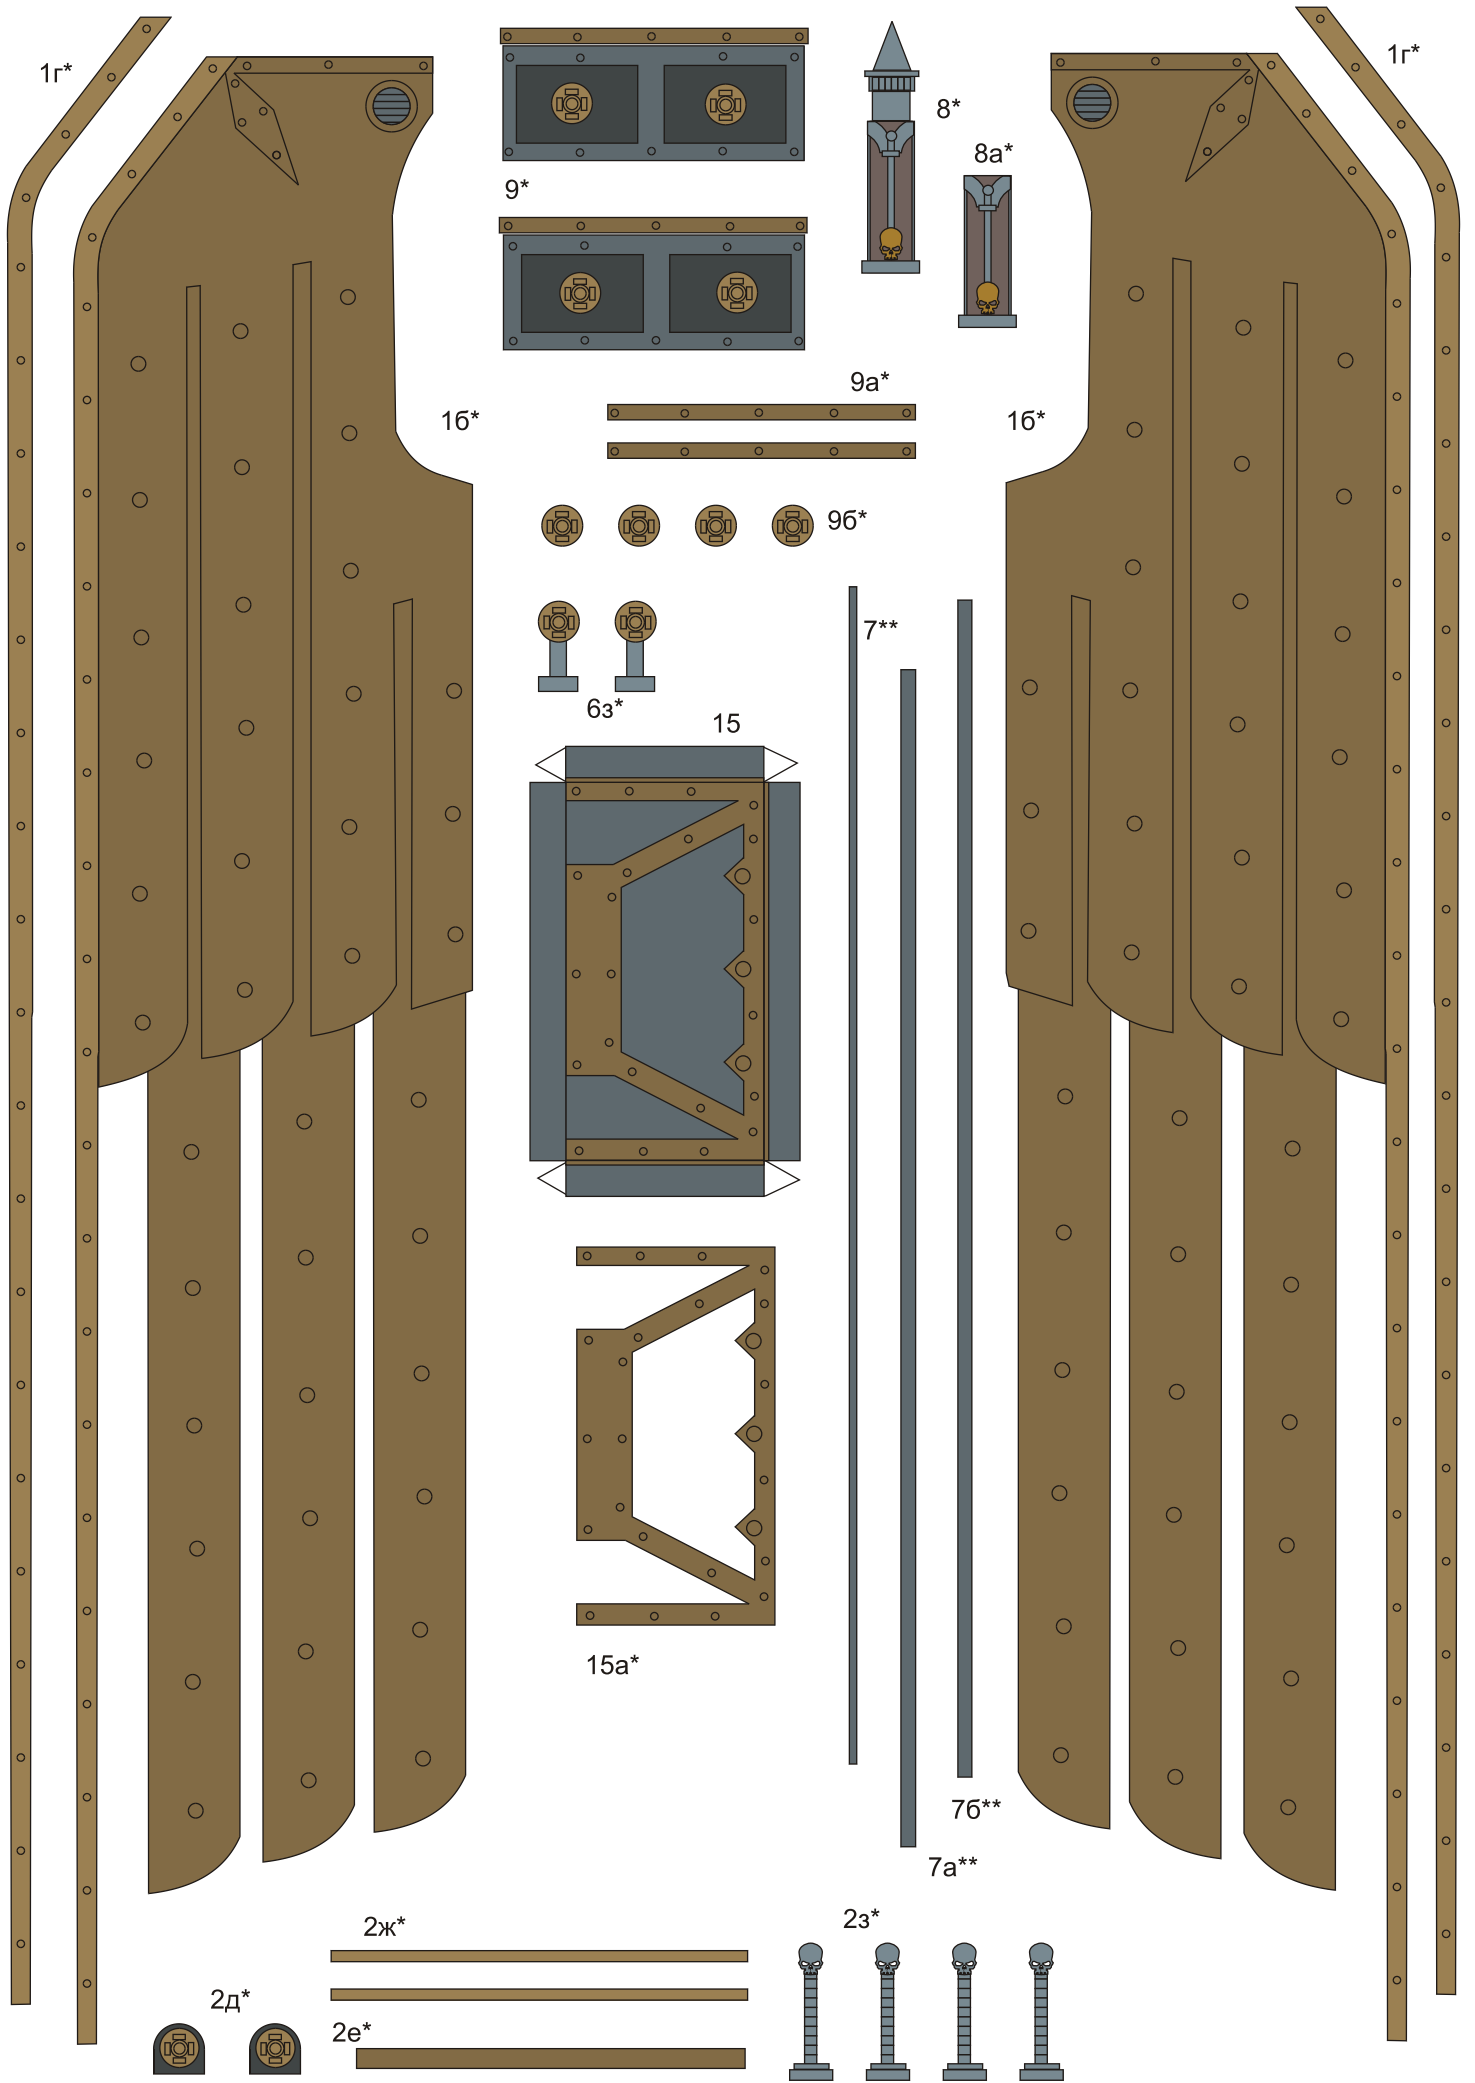

Deptus mechanicus departamento manufacturum

PATOROCH

Shrine of the Aquila

Free model, not for sale

Made in Ukraine

18

RUŃCA PRJNT

1r*