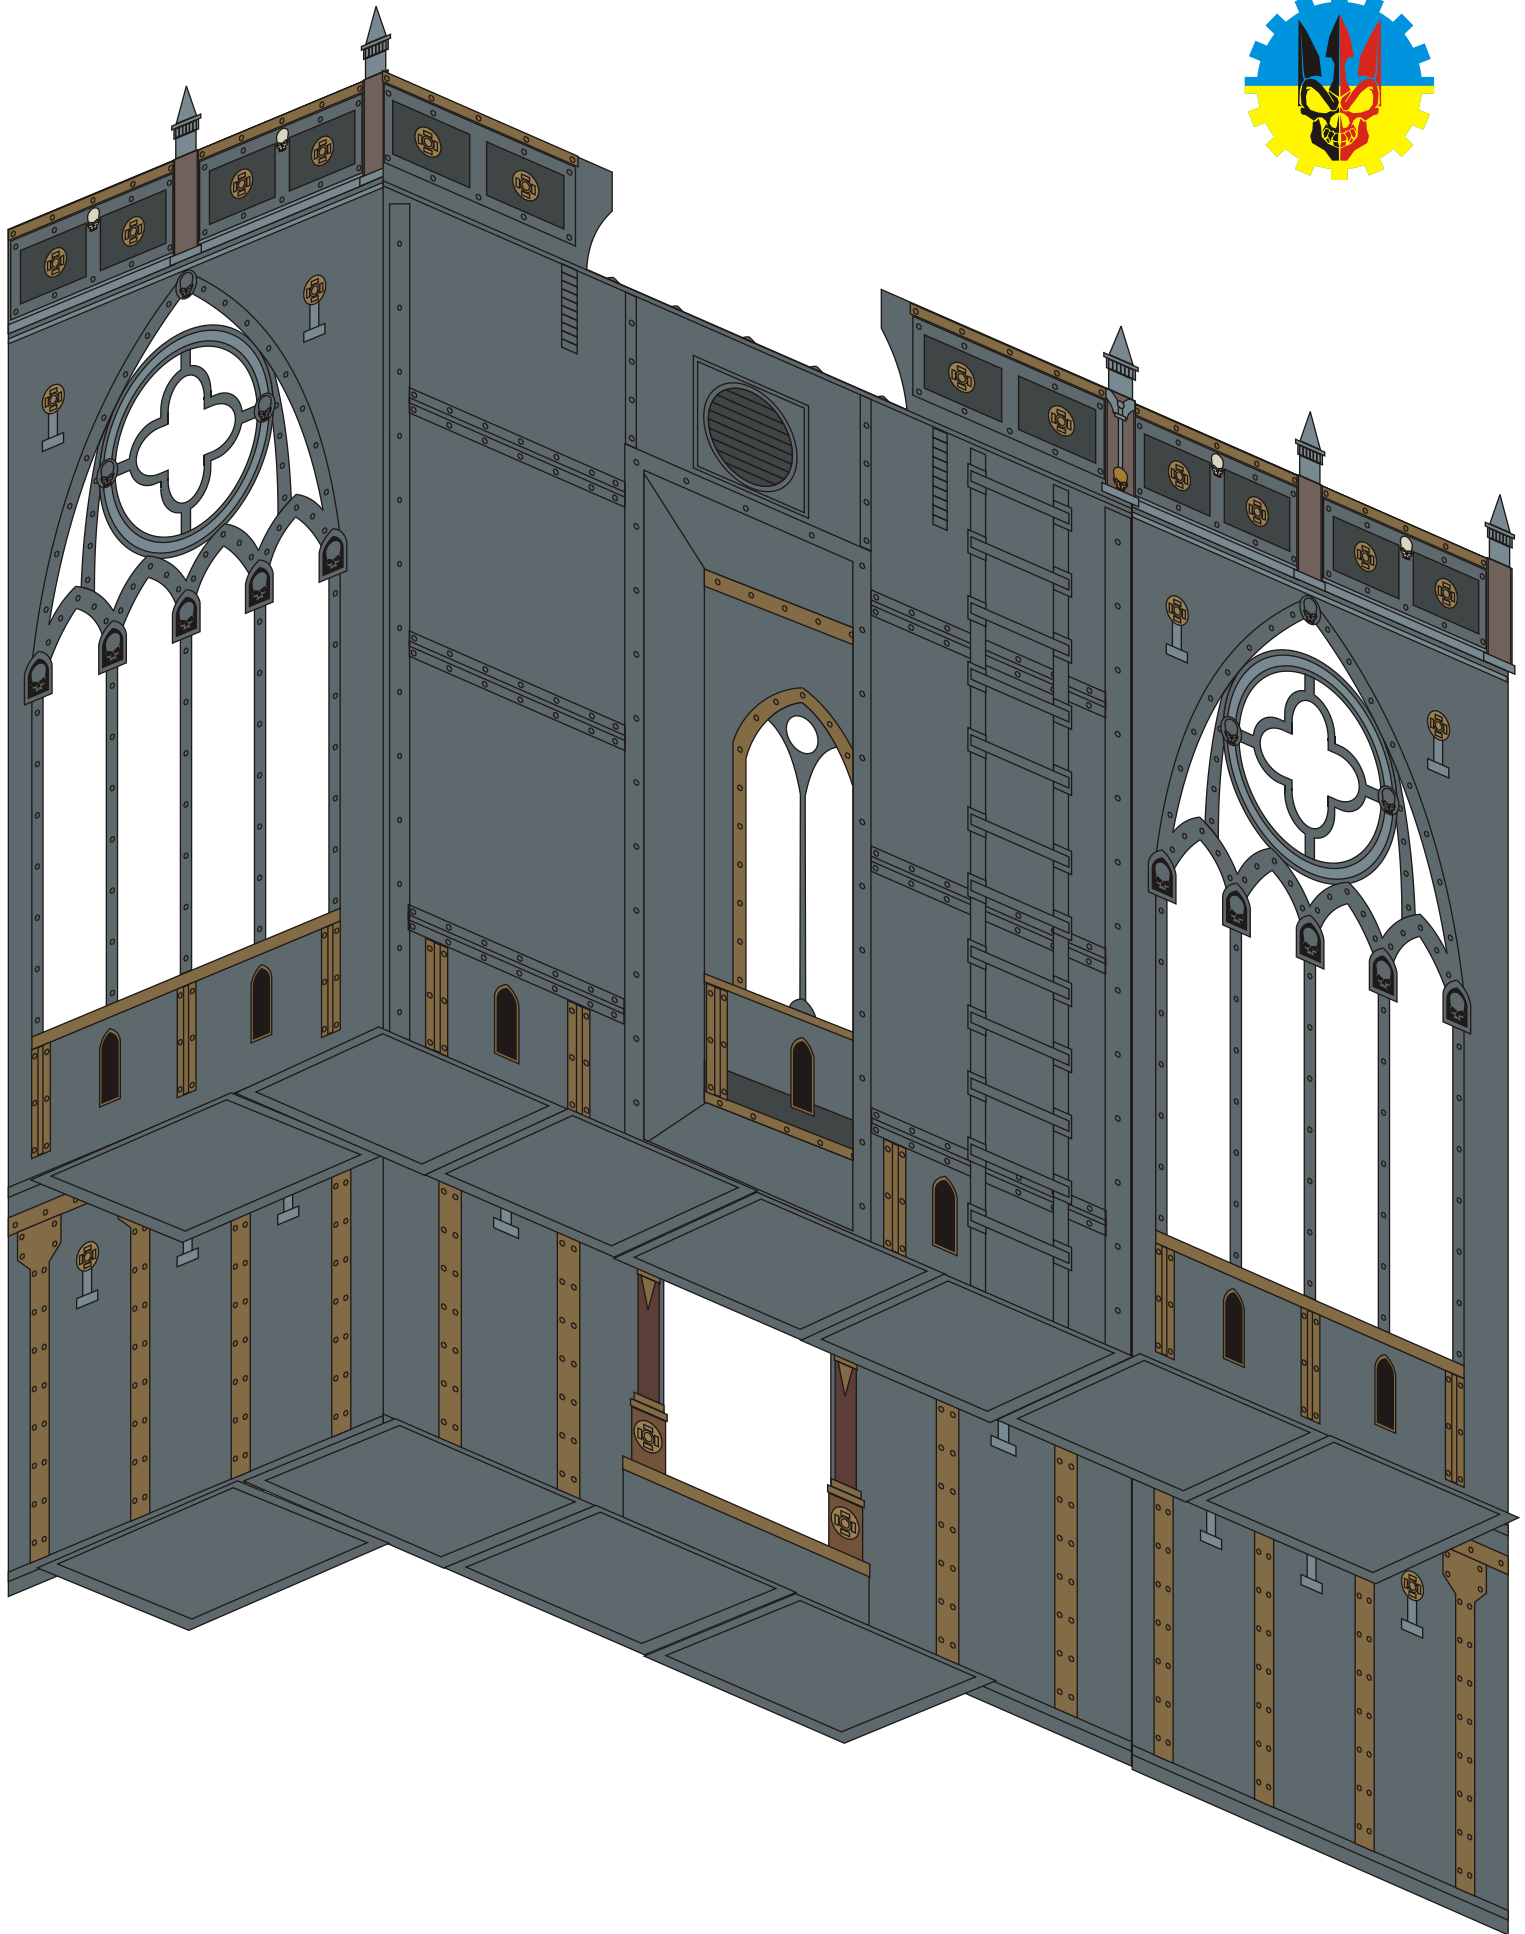

Deptus mechanicus departamento manufacturum

PATOROCH

Shrine of the Aquila

Free model, not for sale

Made in Ukraine

18

RUŃCA PRJNT

1r*