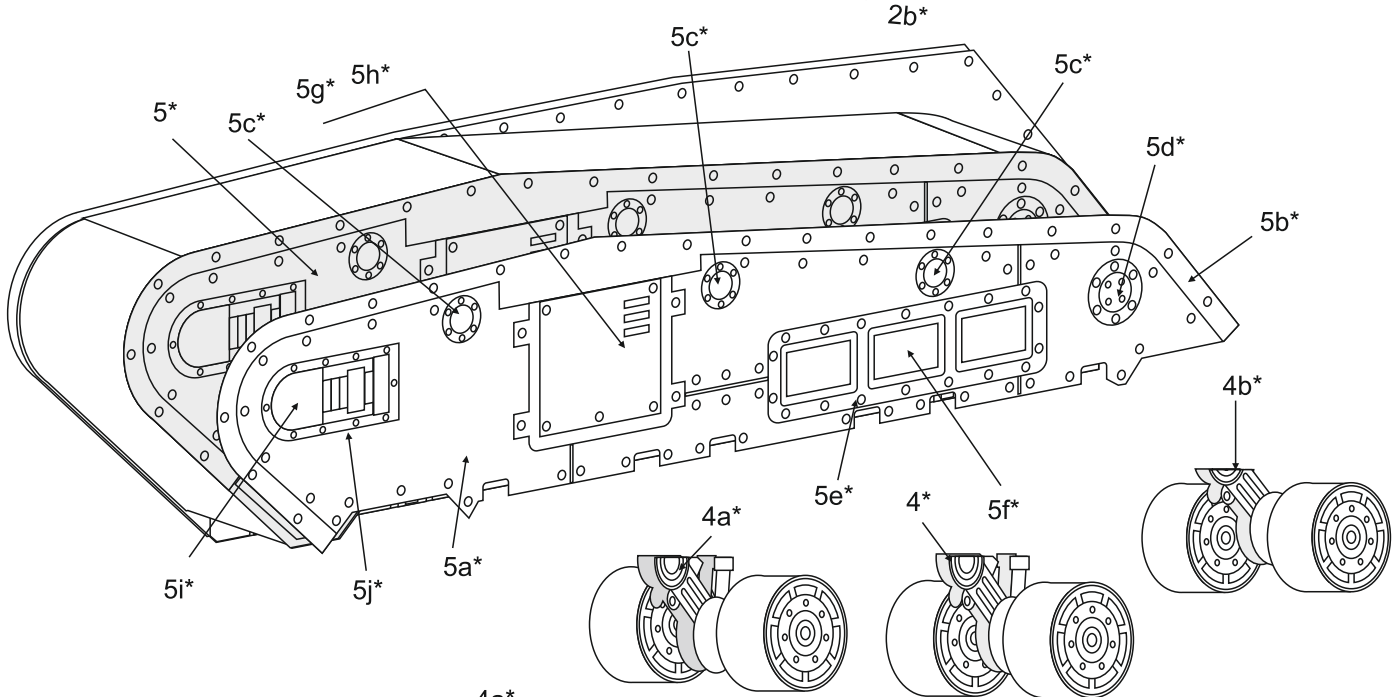

# ROGAL DORN BATTLE TANK

Free model, not for sale

23 SCALE

Made in Ukraine

РУНТА ПРАТ

RUINCA PRJNT

23j\*

23h\*