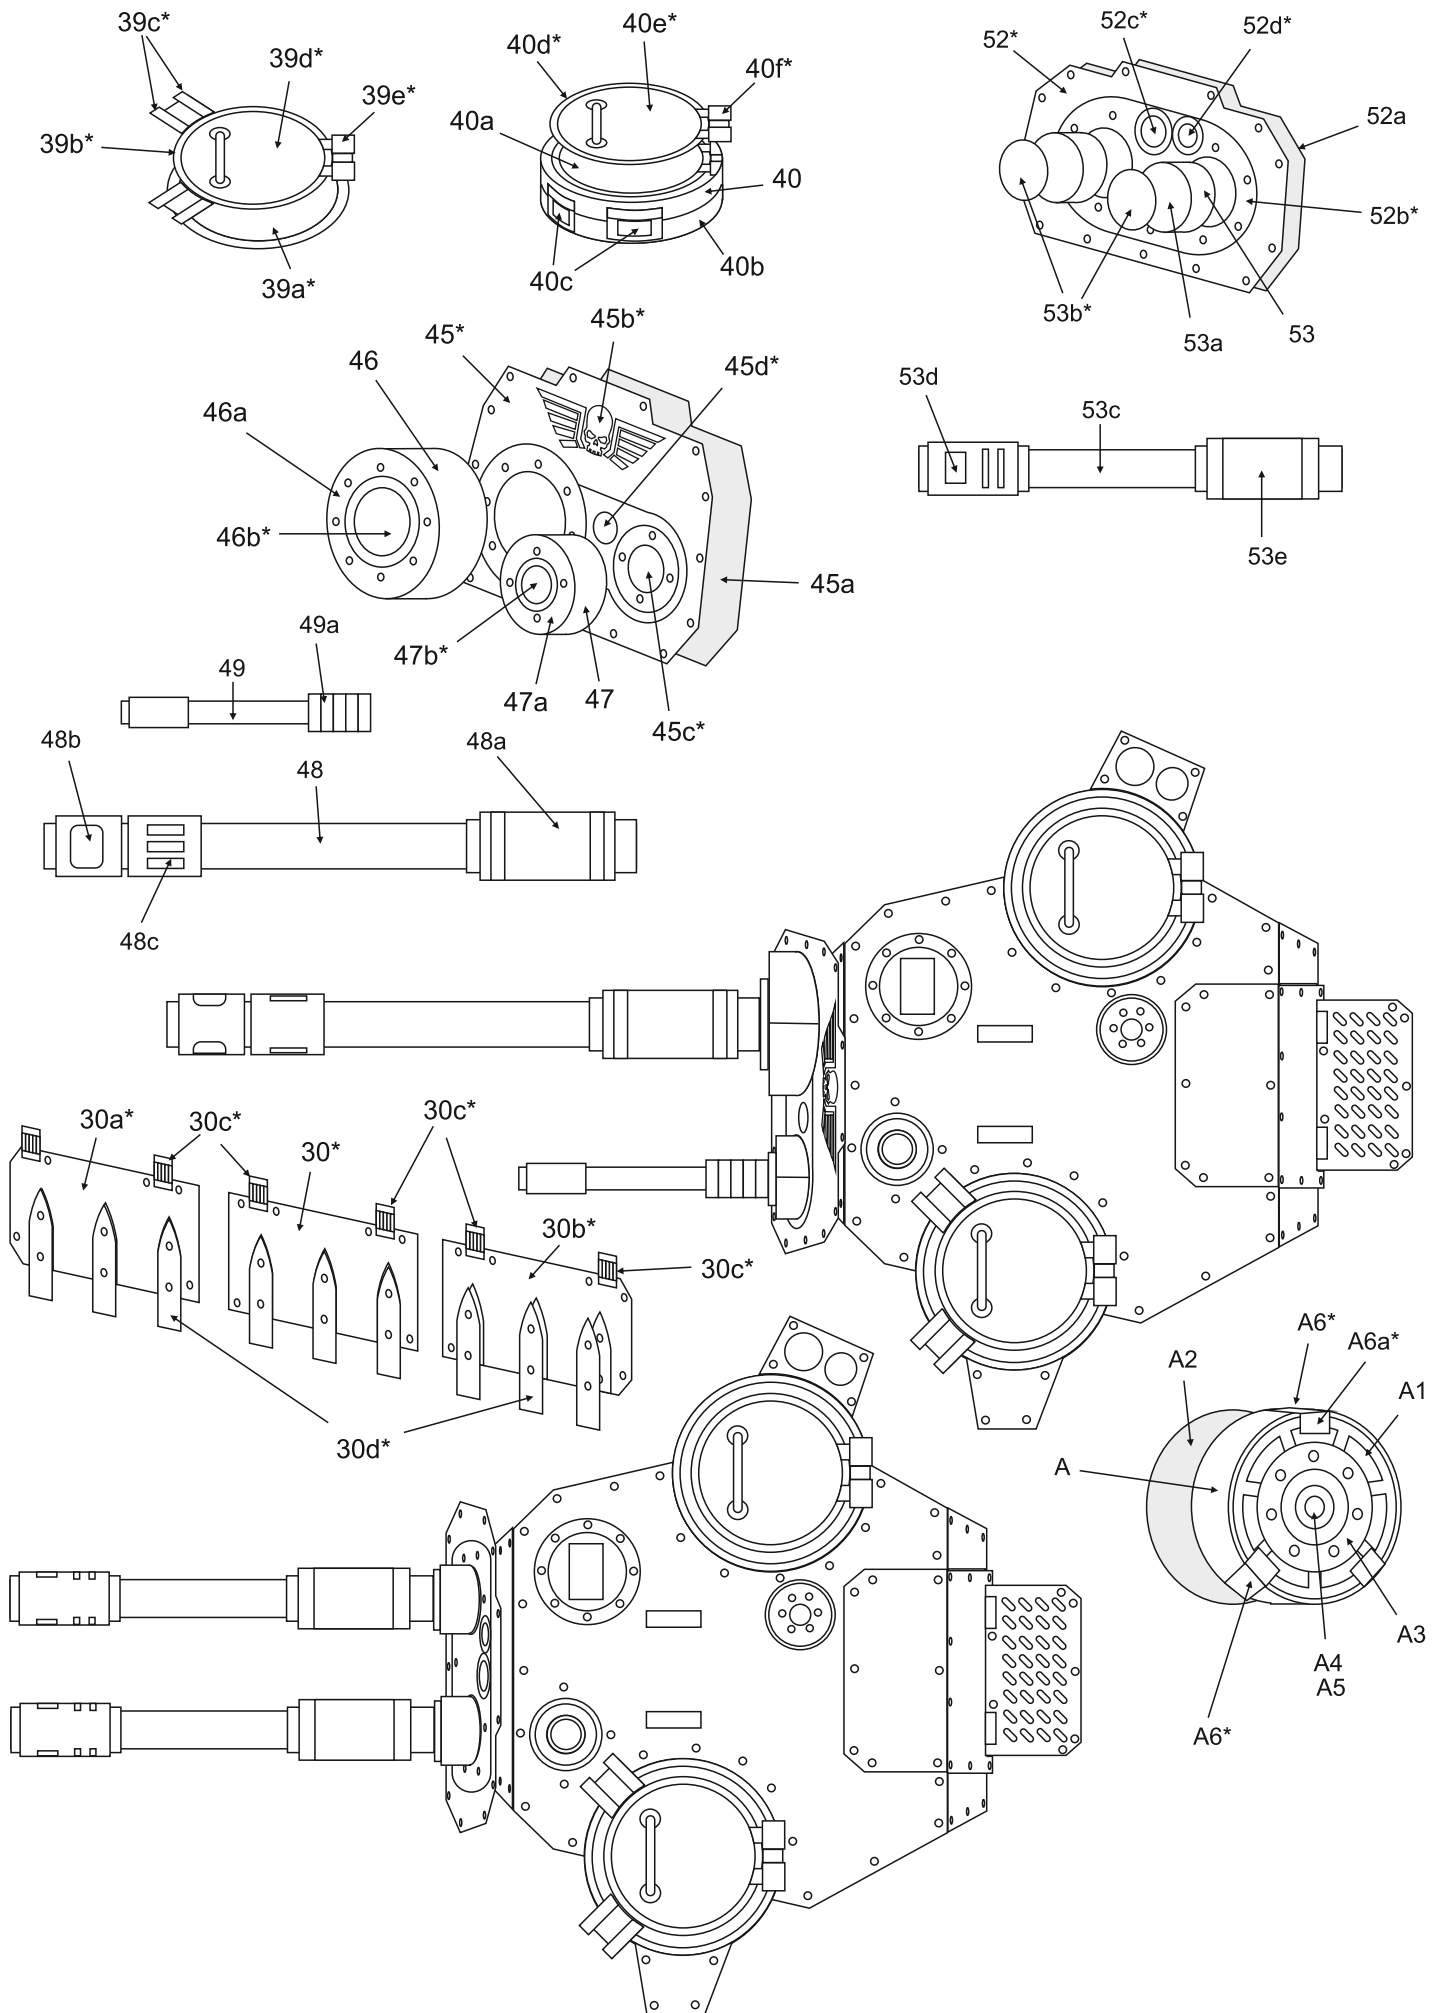

# ROGAL DORN BATTLE TANK

Free model, not for sale

23 SCALE

Made in Ukraine

РУНТА ПРАТ

RUINCA PRJNT

23j\*

23h\*