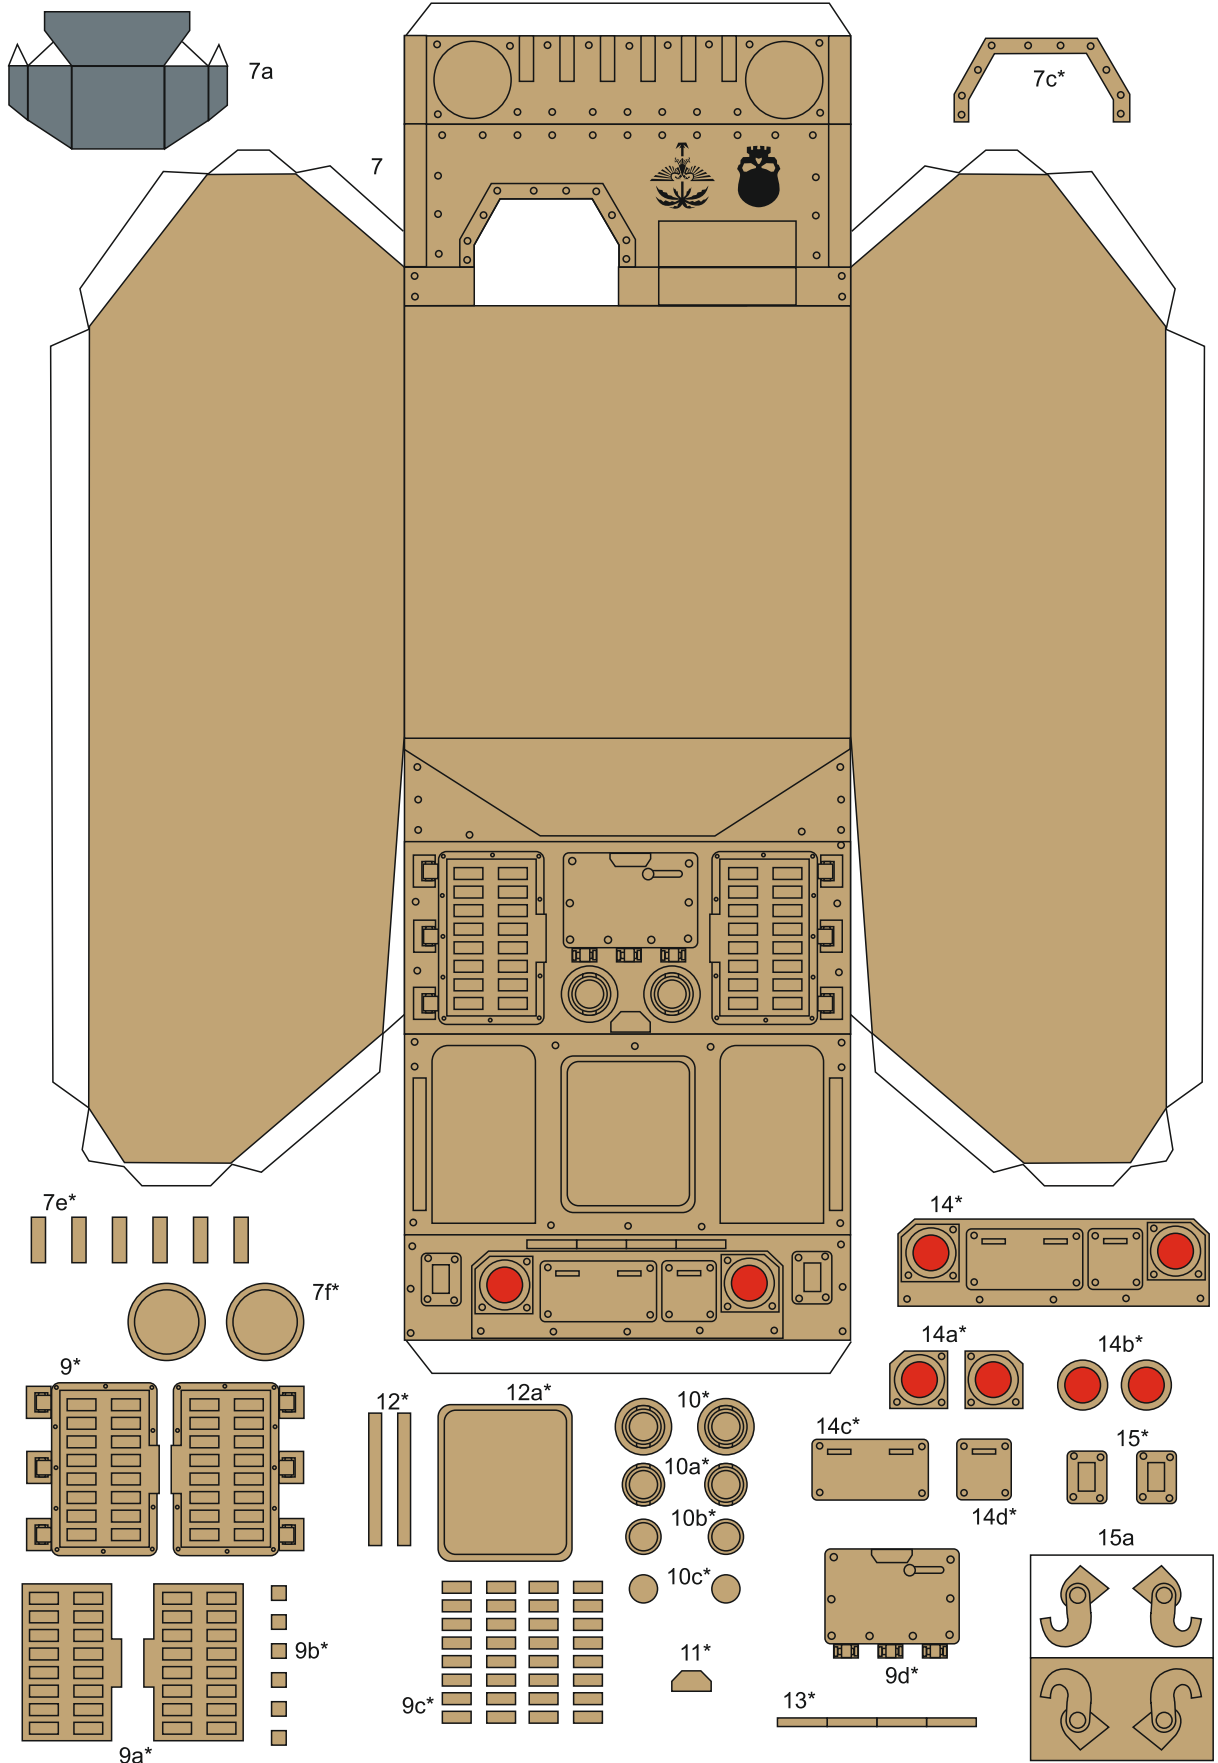

# ROGAL DORN BATTLE TANK

Free model, not for sale

23 SCALE

Made in Ukraine

РУНТА ПРАТ

RUINCA PRJNT

23j\*

23h\*