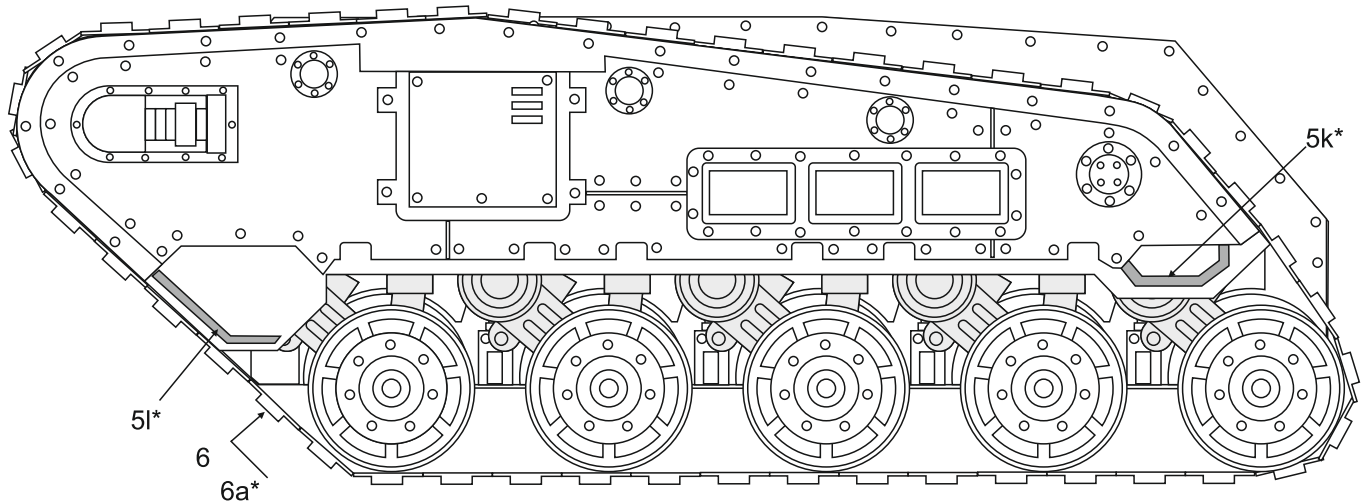

# ROGAL DORN BATTLE TANK

Free model, not for sale

23 SCALE

Made in Ukraine

РУНТА ПРАТ

RUINCA PRJNT

23j\*

23h\*