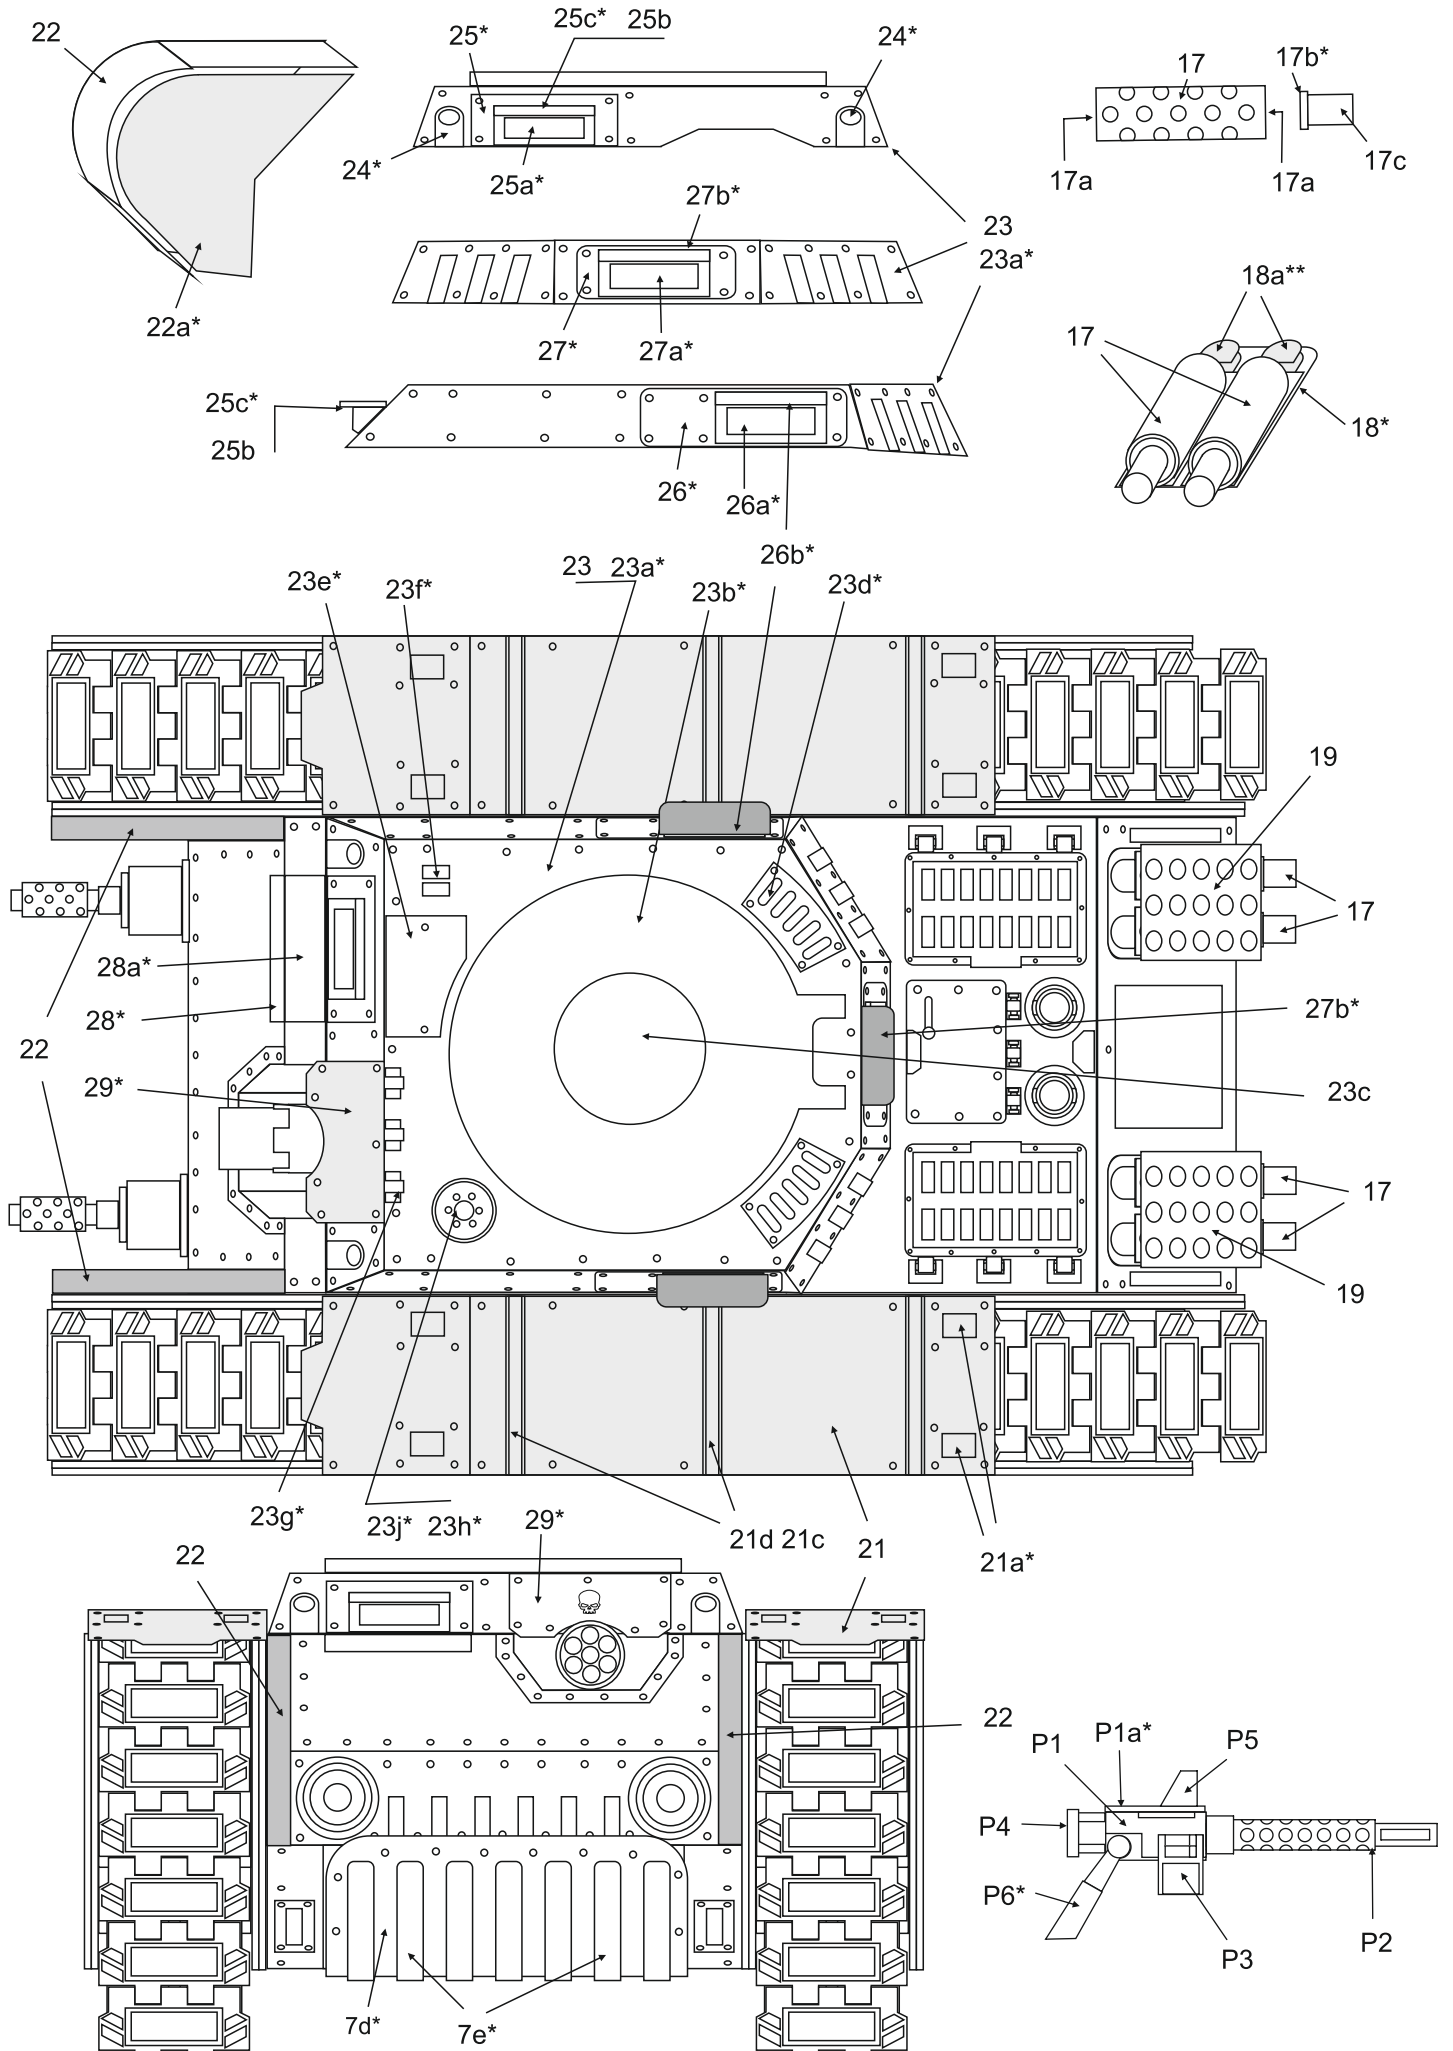

# ROGAL DORN BATTLE TANK

Free model, not for sale

23 SCALE

Made in Ukraine

РУНТА ПРАТ

RUINCA PRJNT

23j\*

23h\*