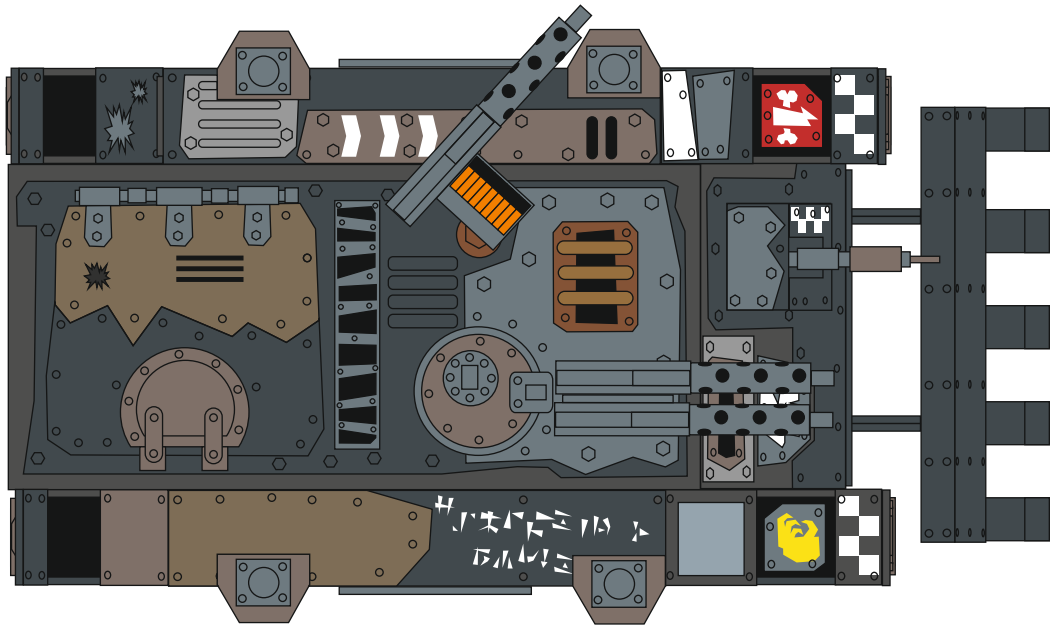

Addeptus mechanicus departamento manufacturum

ORCS RHINO

PATOROCH

21

Free model, not for sale

Made in Ukraine

12a

12

13

13a

15

20f*

20e*

20*

20a*

20b*