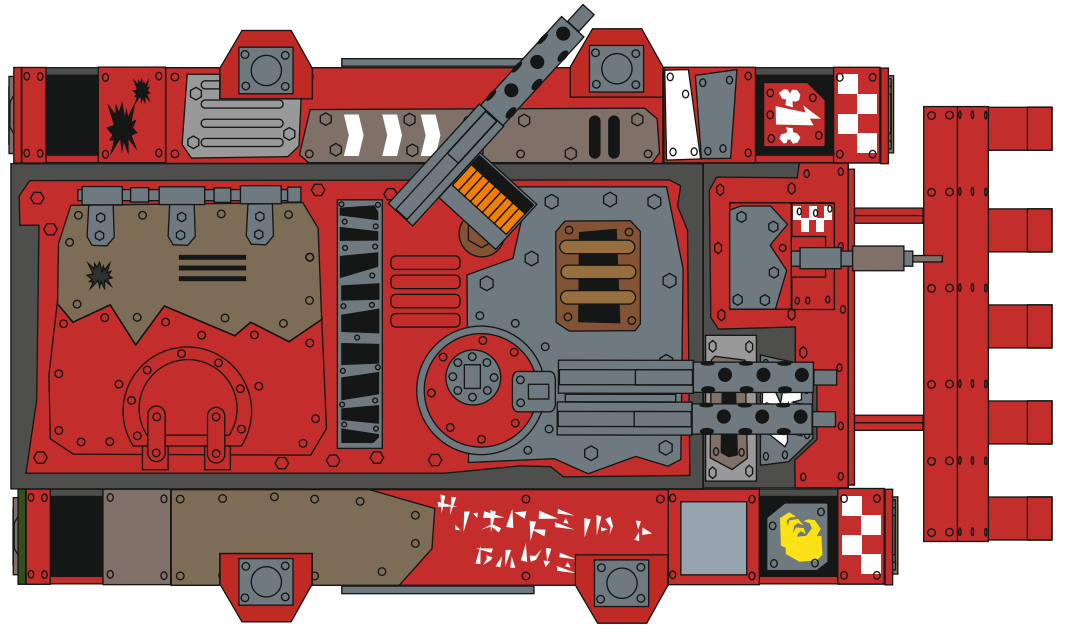

Addeptus mechanicus departamento manufacturum

ORCS RHINO

PATOROCH

21

Free model, not for sale

Made in Ukraine

12a

12

13

13a

15

20f*

20e*

20*

20a*

20b*