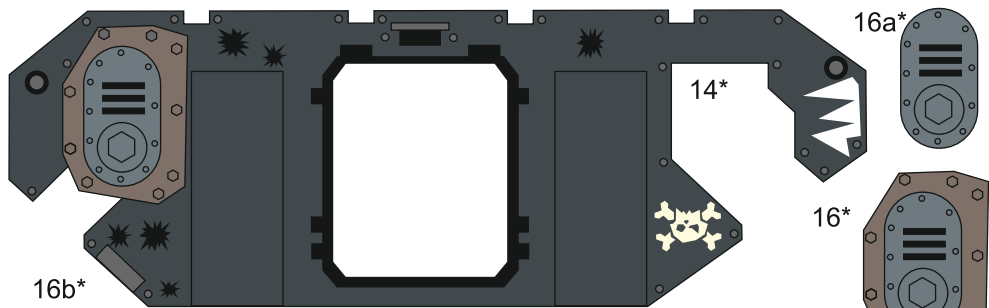

Addeptus mechanicus departamento manufacturum

ORCS RHINO

PATOROCH

21

Free model, not for sale

Made in Ukraine

12a

12

13

13a

15

20f*

20e*

20*

20a*

20b*