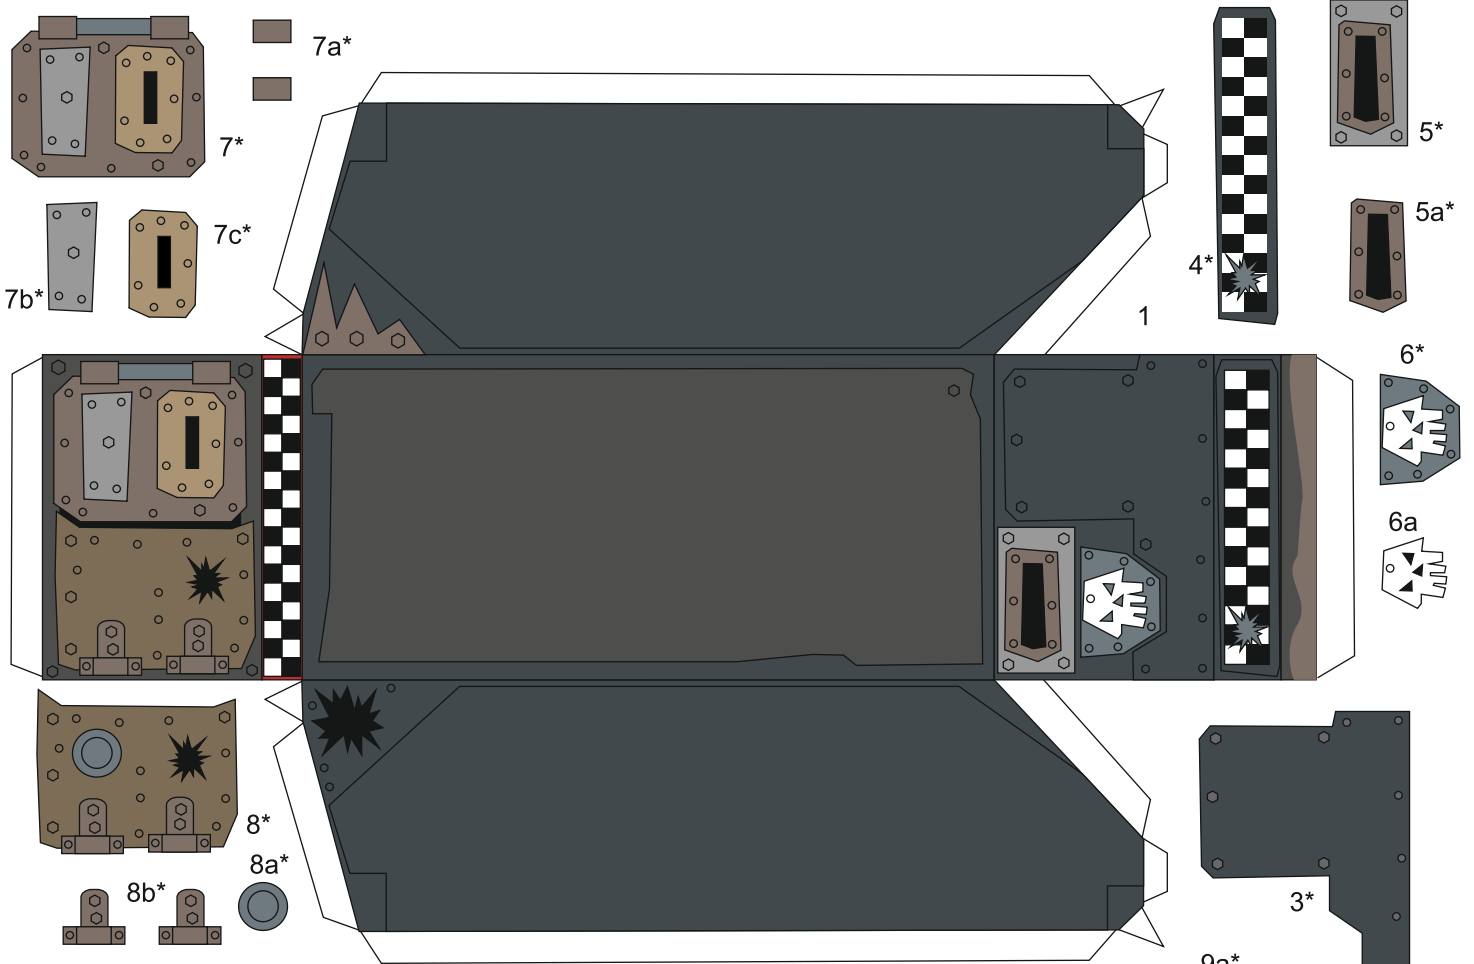

Addeptus mechanicus departamento manufacturum

ORCS RHINO

PATOROCH

21

Free model, not for sale

Made in Ukraine

12a

12

13

13a

15

20f*

20e*

20*

20a*

20b*