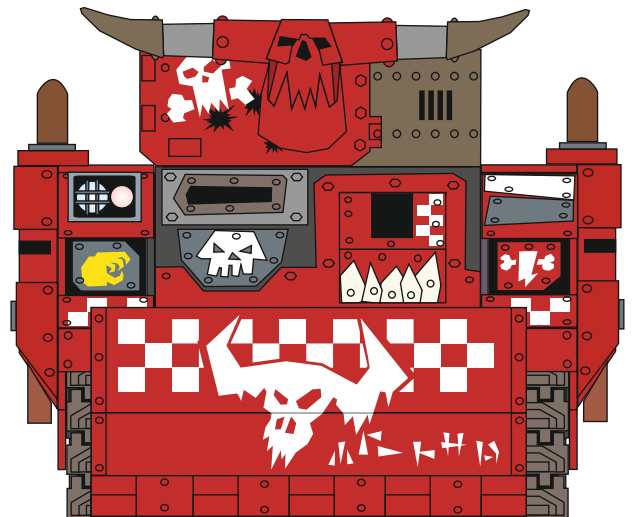

Addeptus mechanicus departamento manufacturum

ORCS RHINO

PATOROCH

21

Free model, not for sale

Made in Ukraine

12a

12