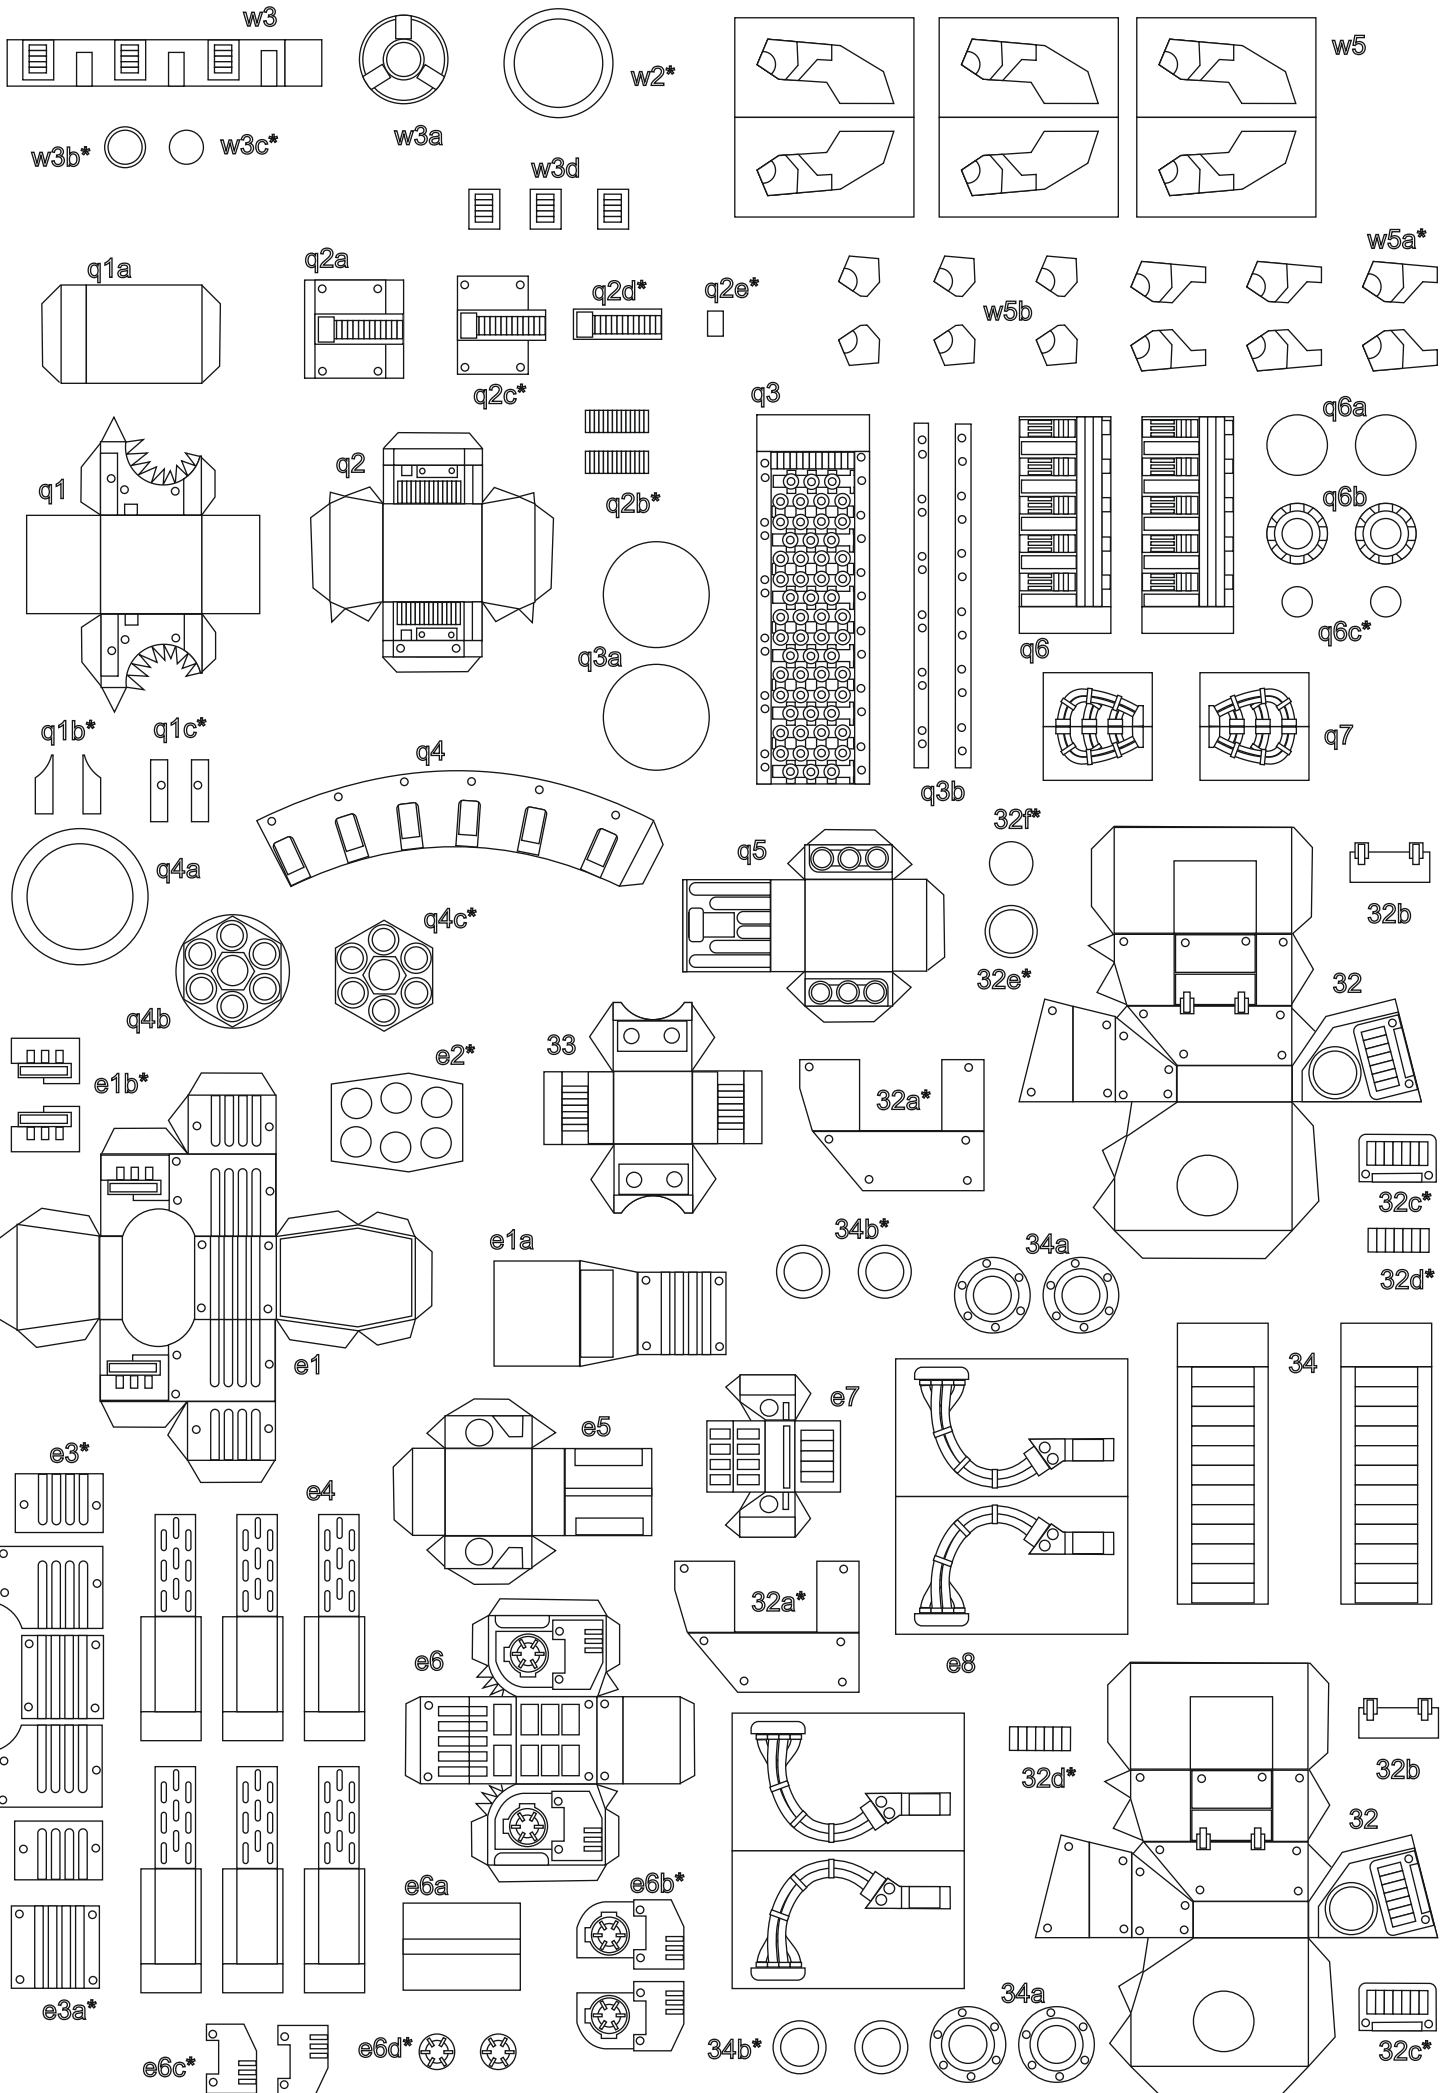

Depus mechanicus departamento manufacturum

LEVATHON

DREADNOUGHT

PATOROCH

Free model, not for sale

Made in Ukraine

22

КUNTA PRJHC

RUHKA PRJHC

RUNTA PRINT