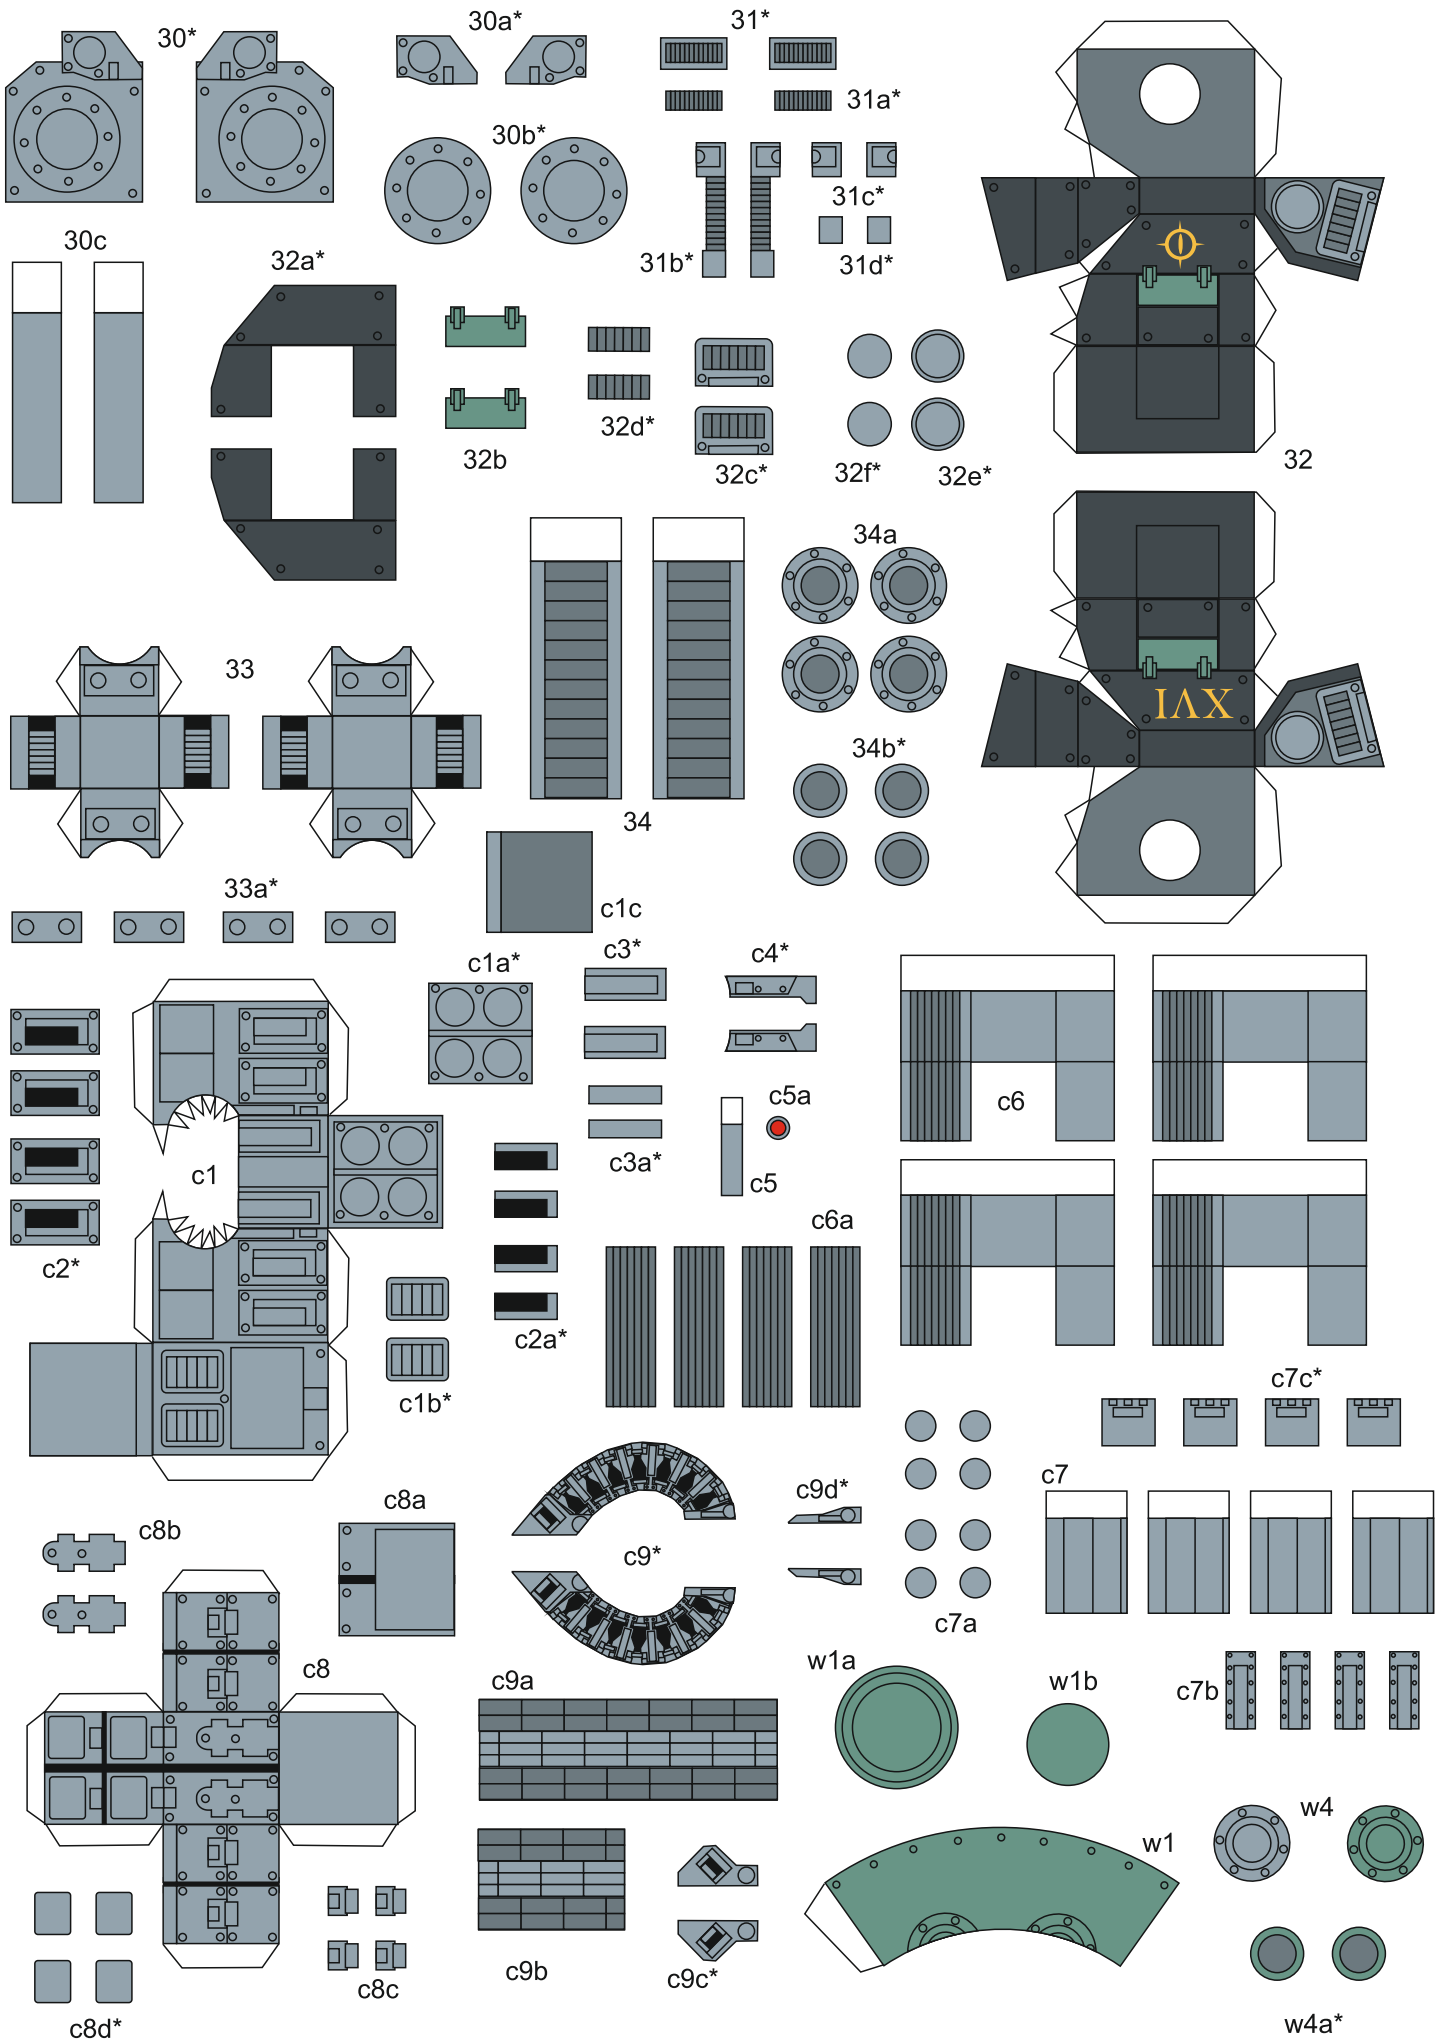

Depus mechanicus departamento manufacturum

LEVATHON

DREADNOUGHT

PATOROCH

Free model, not for sale

Made in Ukraine

22

КUNTA PRJHC

RUHKA PRJHC

RUNTA PRINT