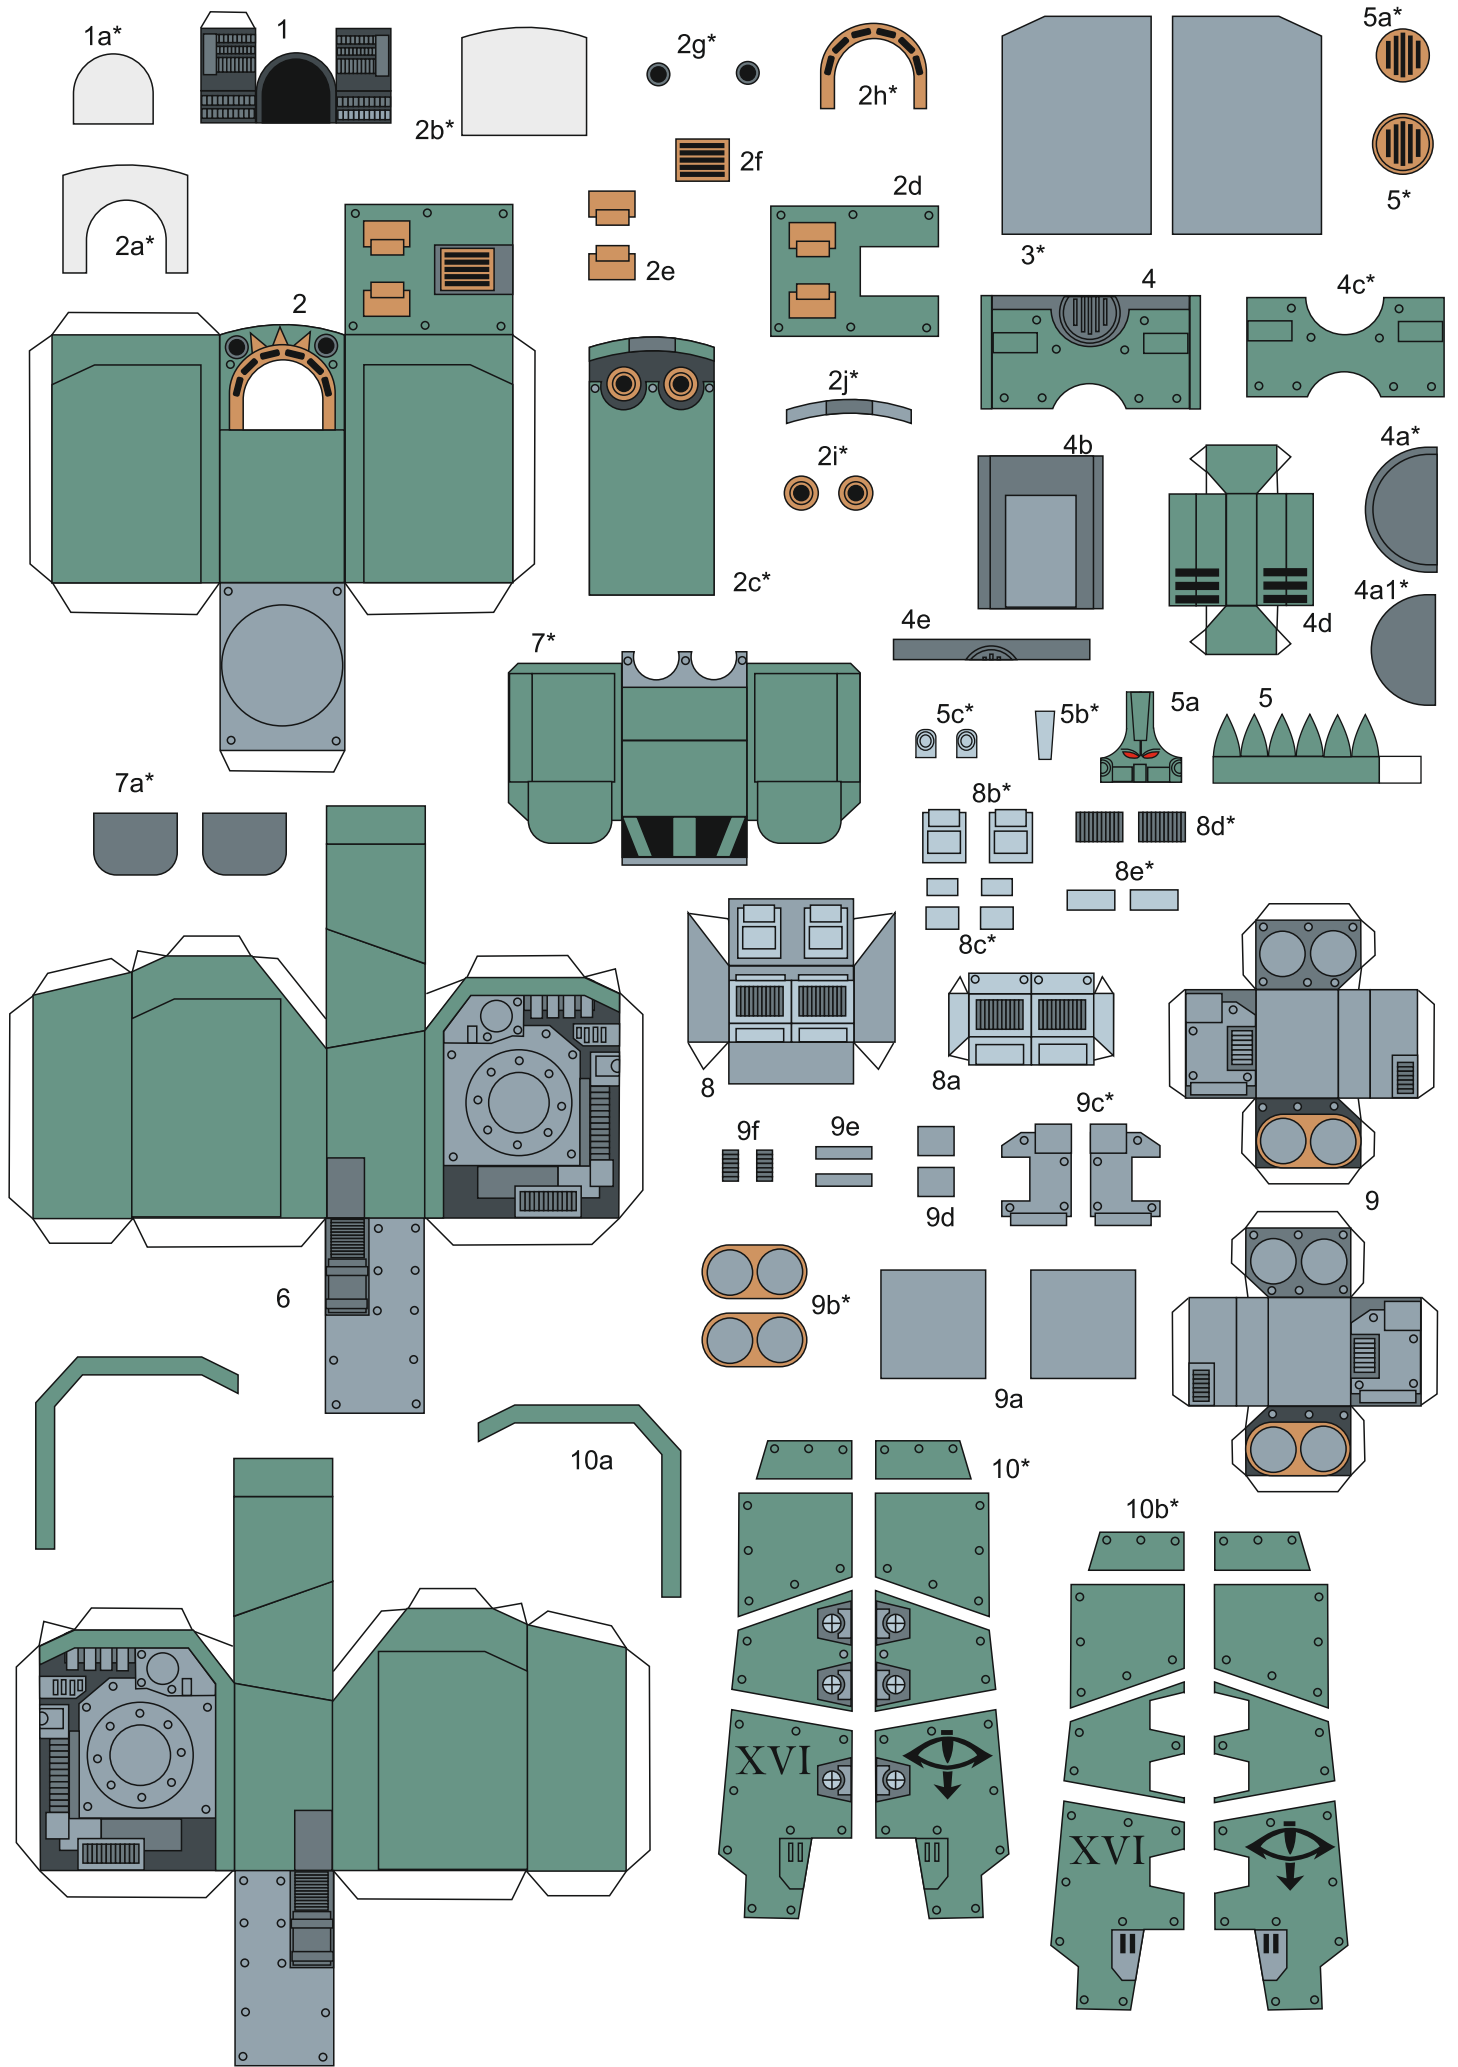

Depus mechanicus departamento manufacturum

LEVATHON

DREADNOUGHT

PATOROCH

Free model, not for sale

Made in Ukraine

22

КUNTA PRJHC

RUHKA PRJHC

RUNTA PRINT