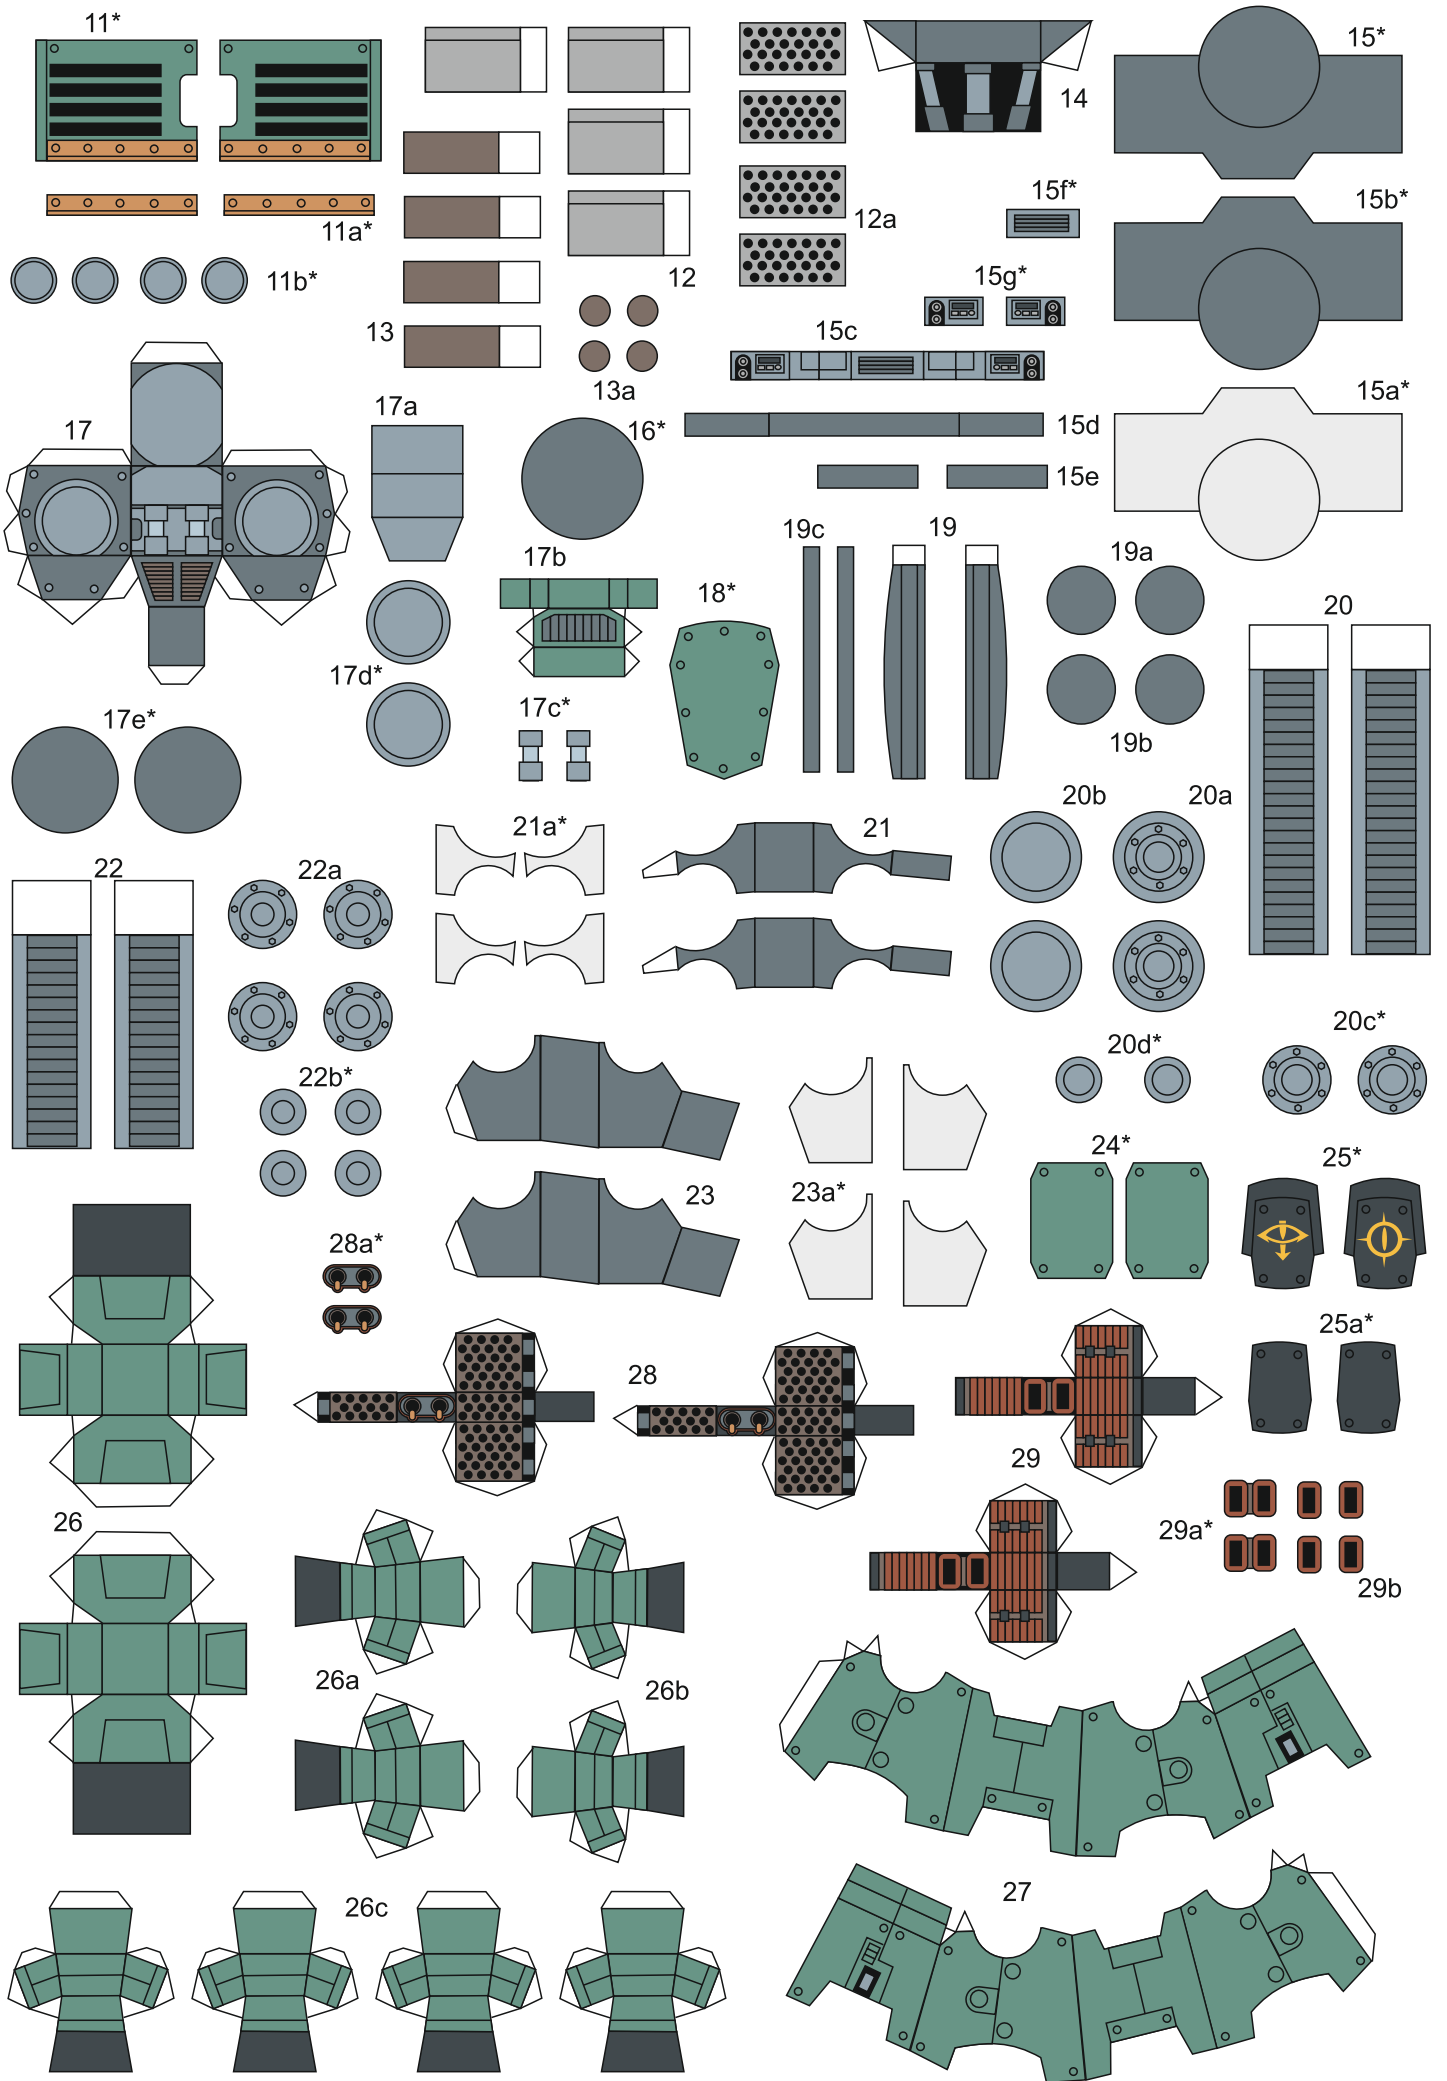

Depus mechanicus departamento manufacturum

LEVATHON

DREADNOUGHT

PATOROCH

Free model, not for sale

Made in Ukraine

22

КUNTA PRJHC

RUHKA PRJHC

RUNTA PRINT