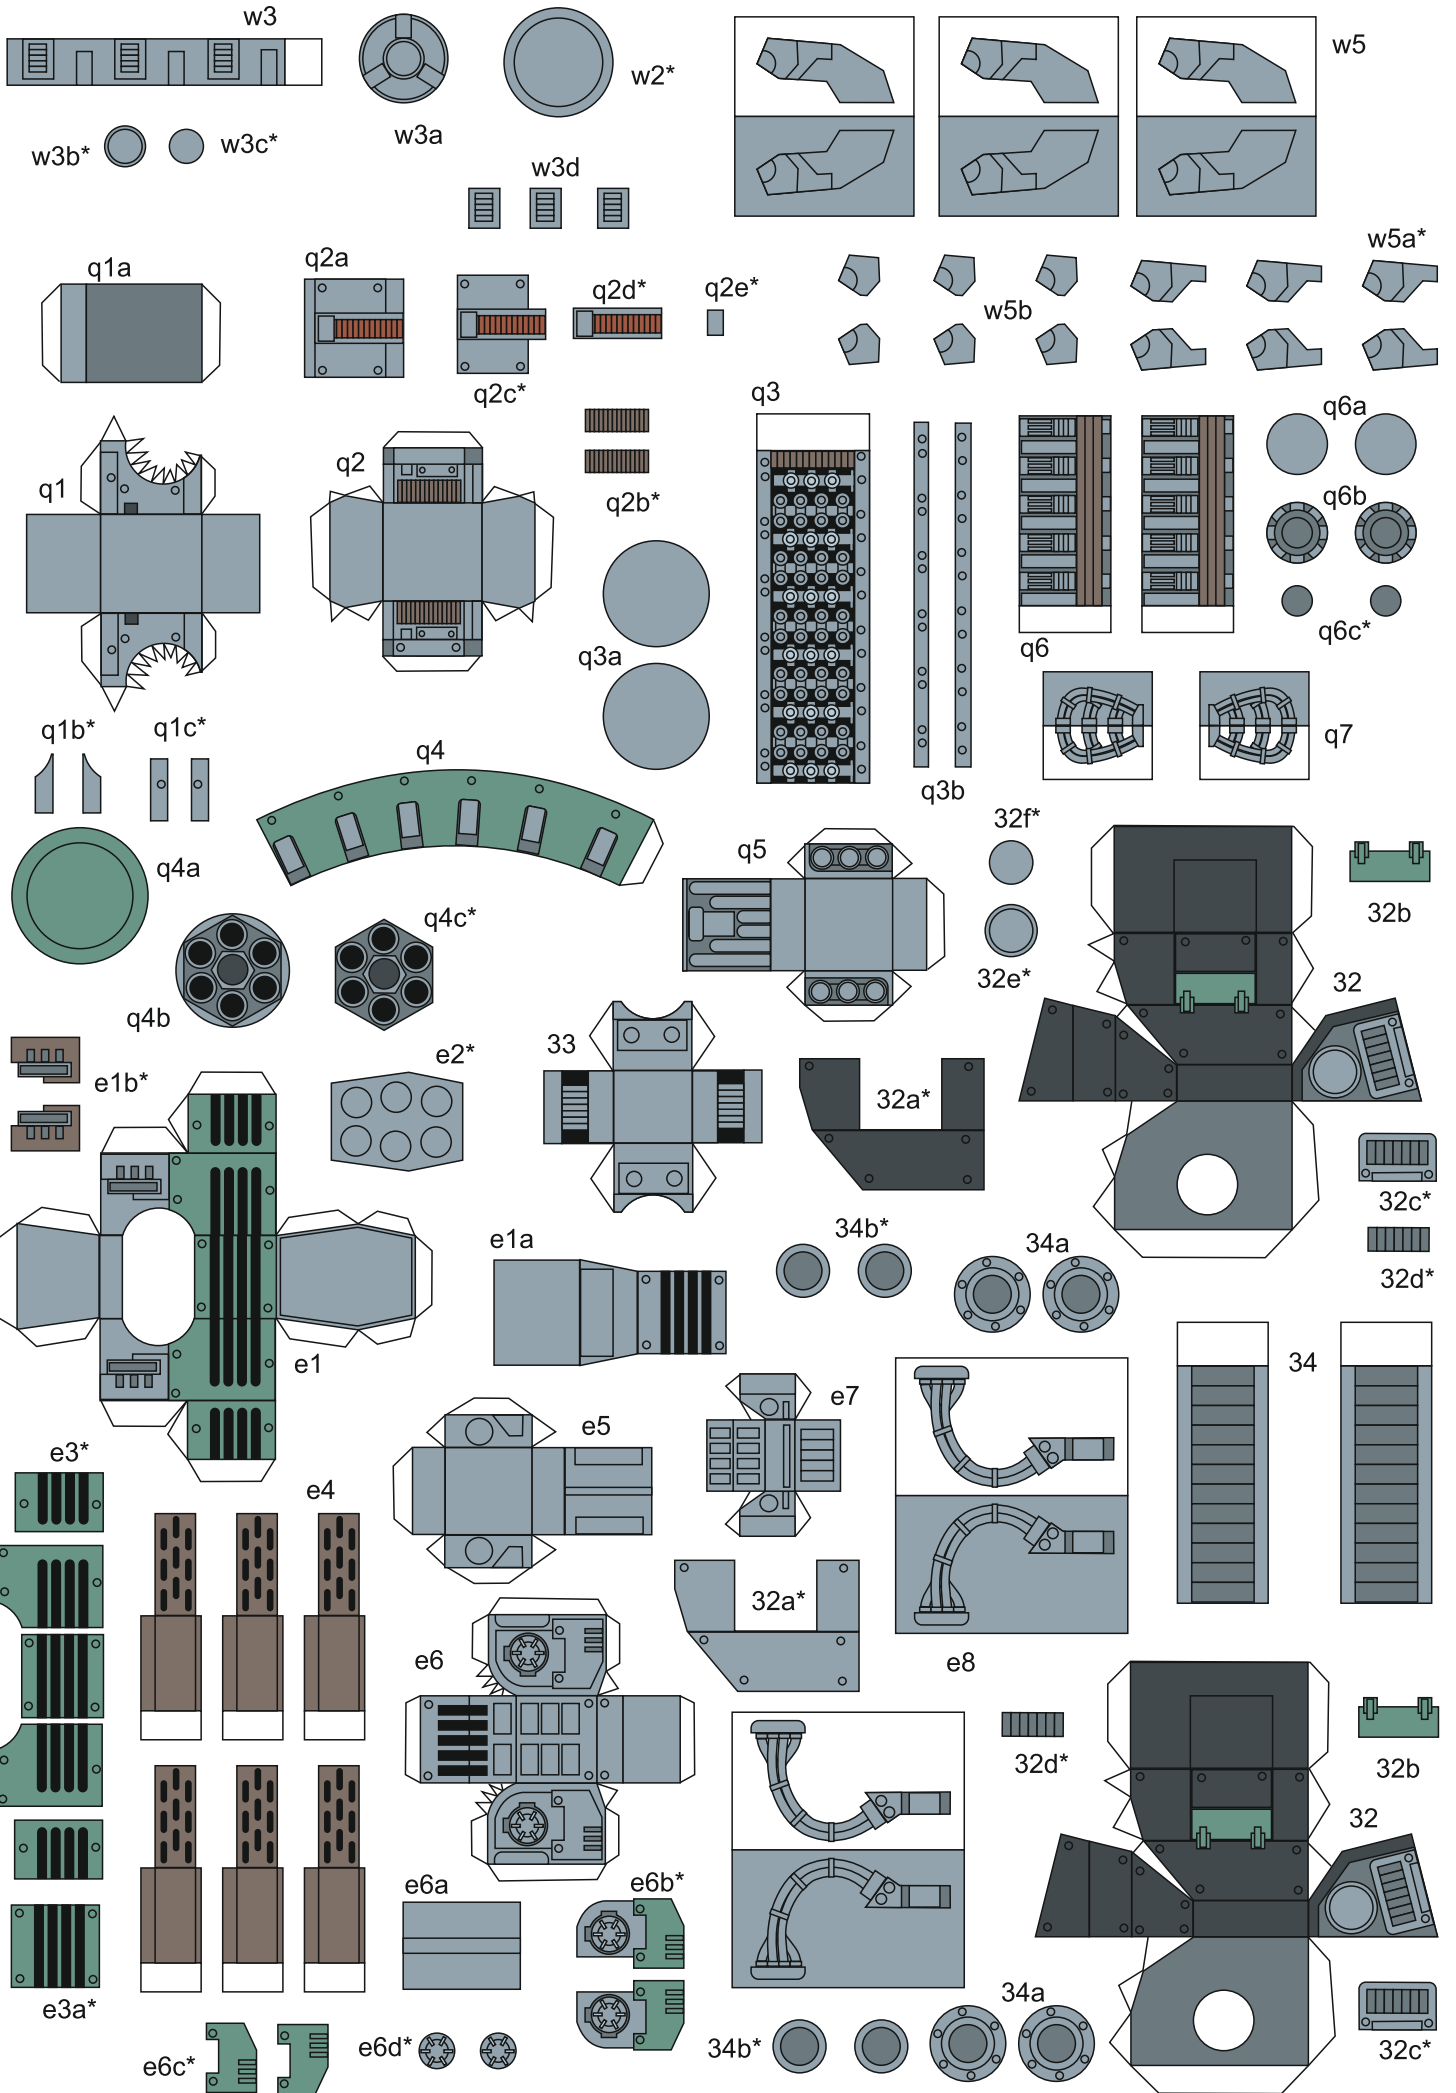

Depus mechanicus departamento manufacturum

LEVATHON

DREADNOUGHT

PATOROCH

Free model, not for sale

Made in Ukraine

22

КUNTA PRJHC

RUHKA PRJHC

RUNTA PRINT