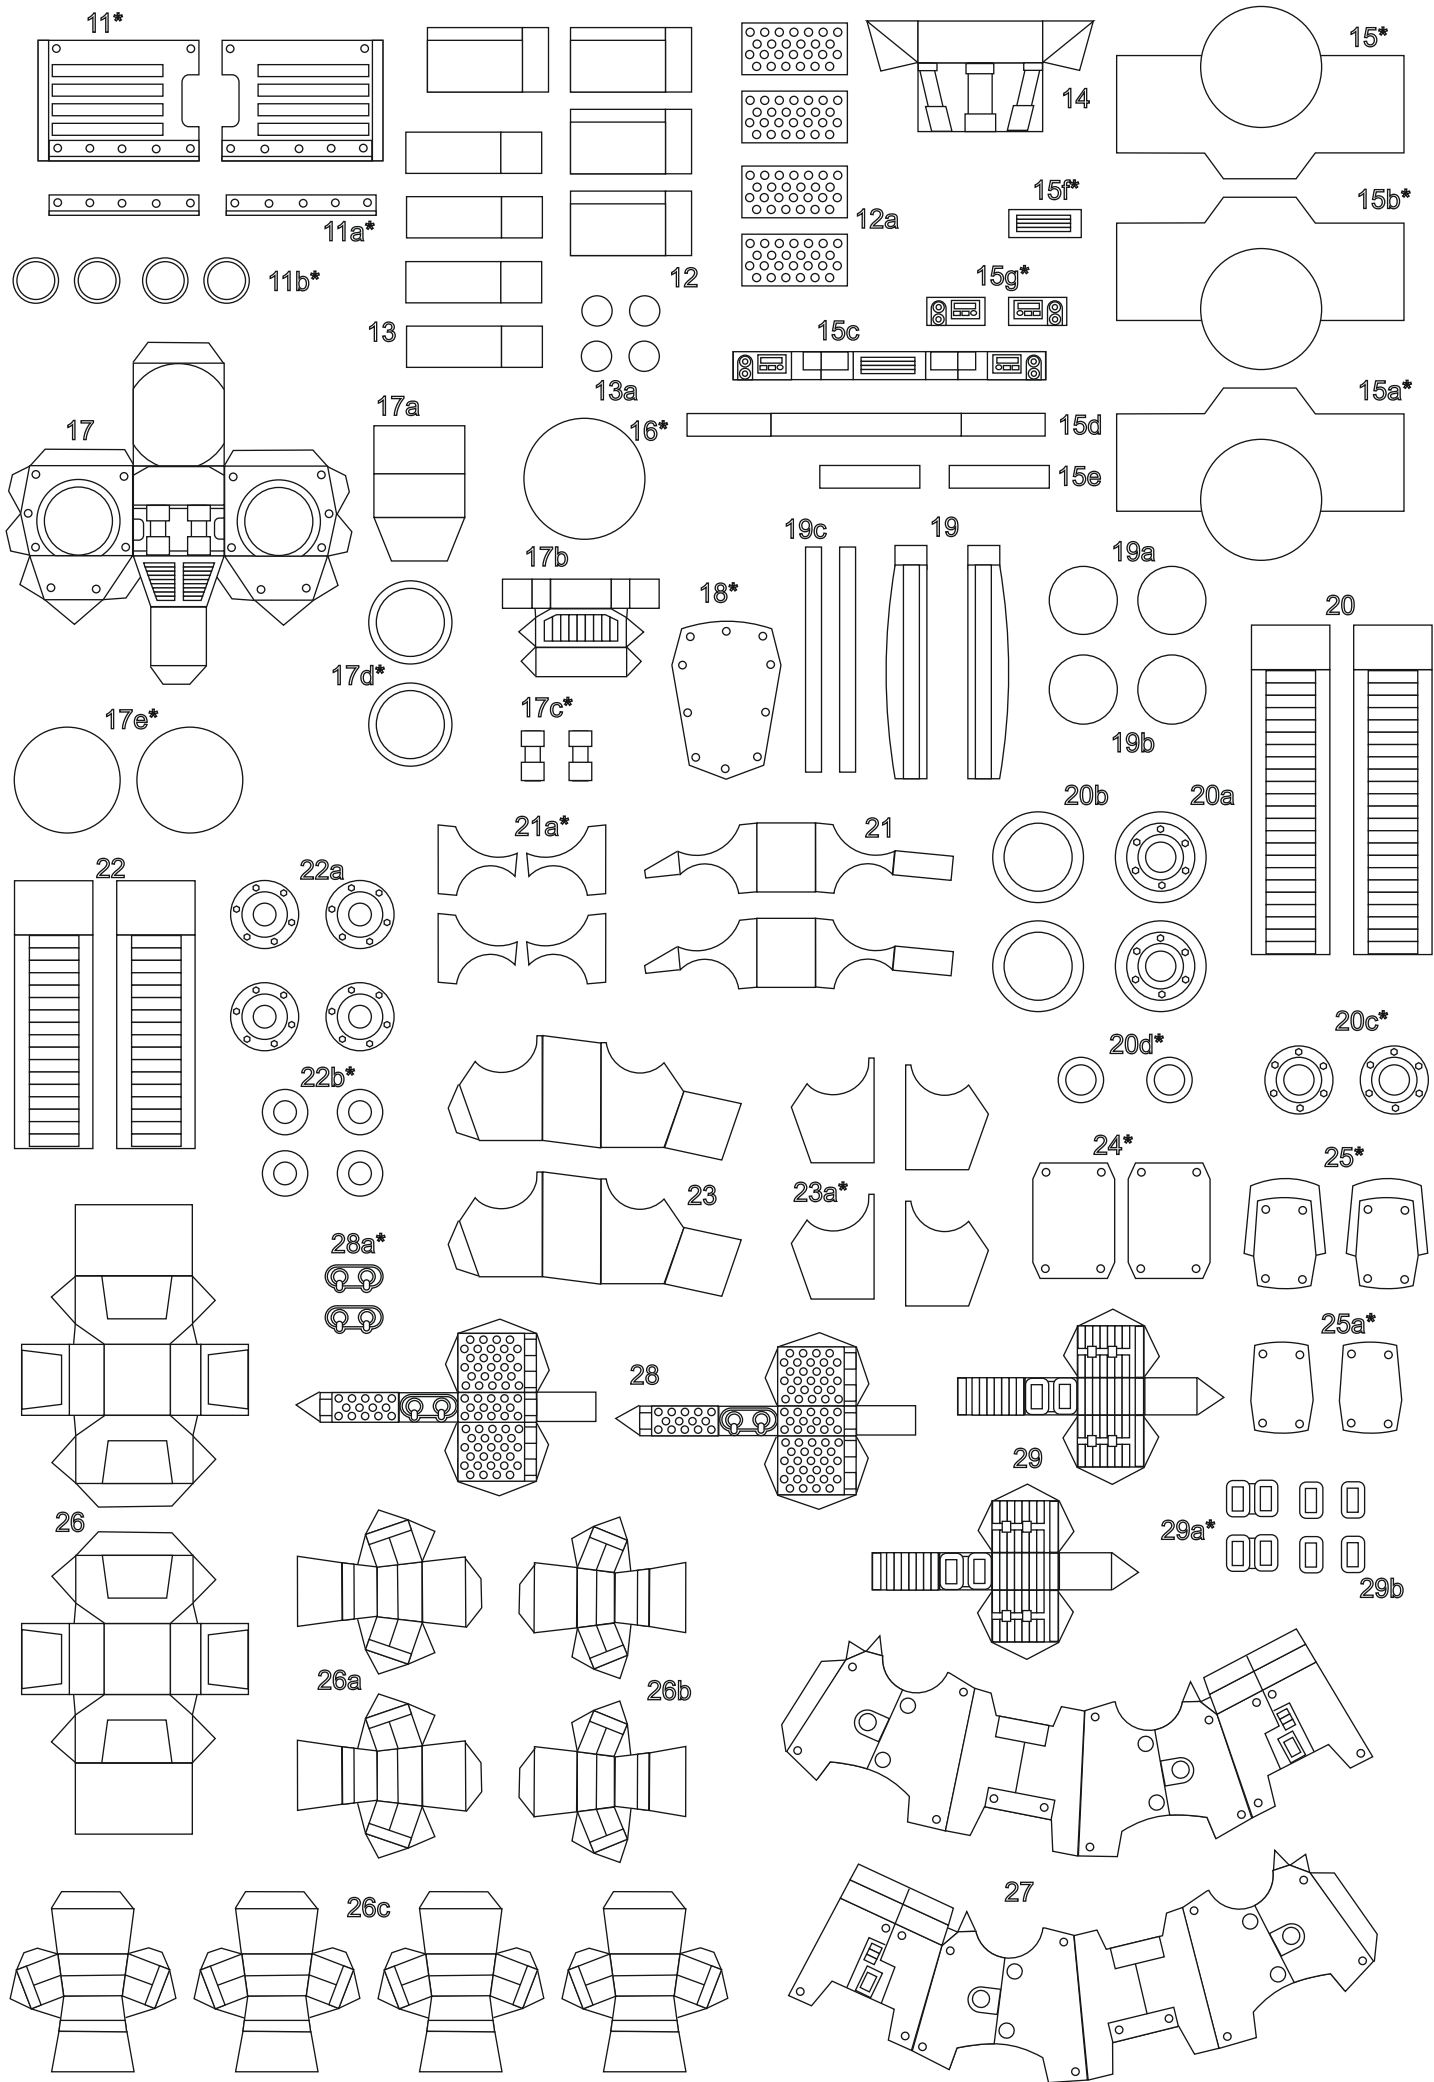

Depus mechanicus departamento manufacturum

LEVATHON

DREADNOUGHT

PATOROCH

Free model, not for sale

Made in Ukraine

22

КUNTA PRJHC

RUHKA PRJHC

RUNTA PRINT