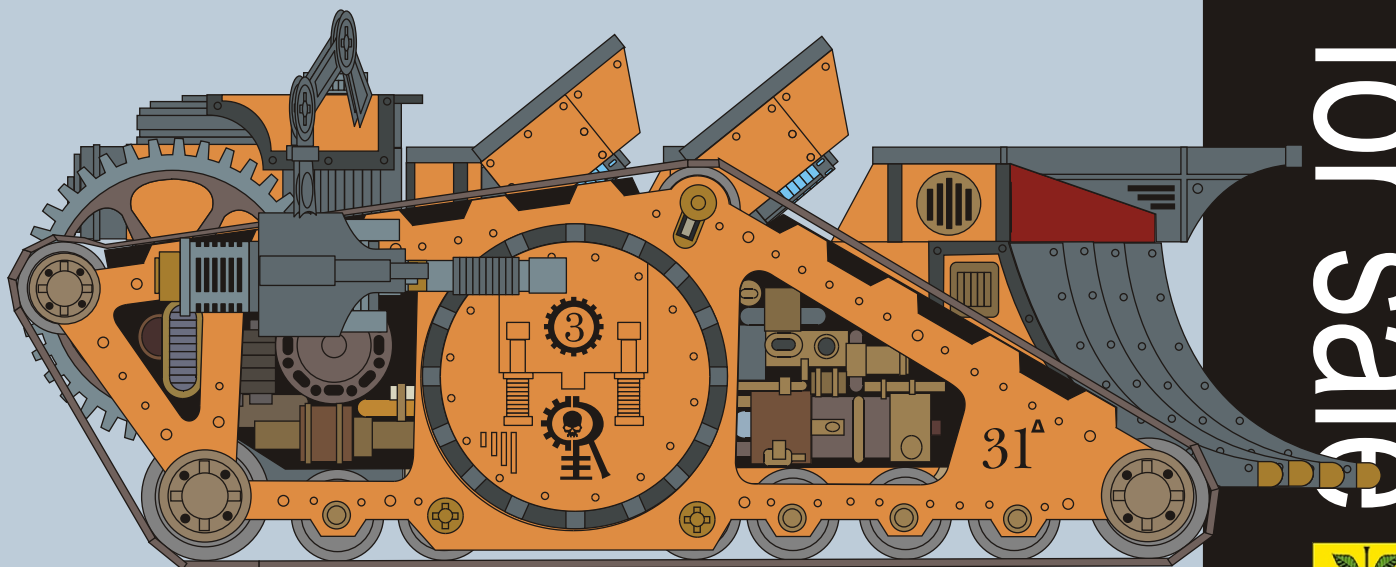

Dep'tus mechanicus departamento manufacturum

PATOROCH

MECHANICA

KARACROS

ASSAULT TANK

Free model, not for sale

Made in Ukraine

14

14a

30a*

30*

15a*

316

34

34a

31a