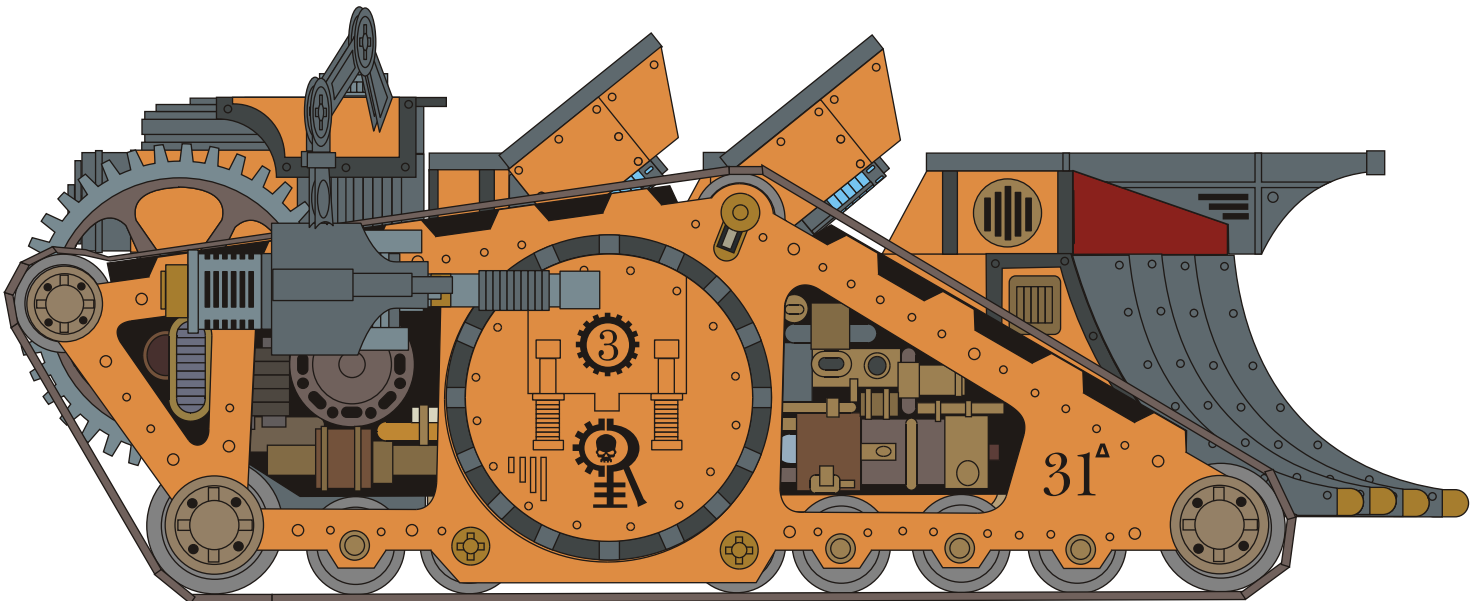

Dep'tus mechanicus departamento manufacturum

PATOROCH

MECHANICA

KARACROS

ASSAULT TANK

Free model, not for sale

Made in Ukraine

14

14a

30a*

30*

15a*

316

34

34a

31a