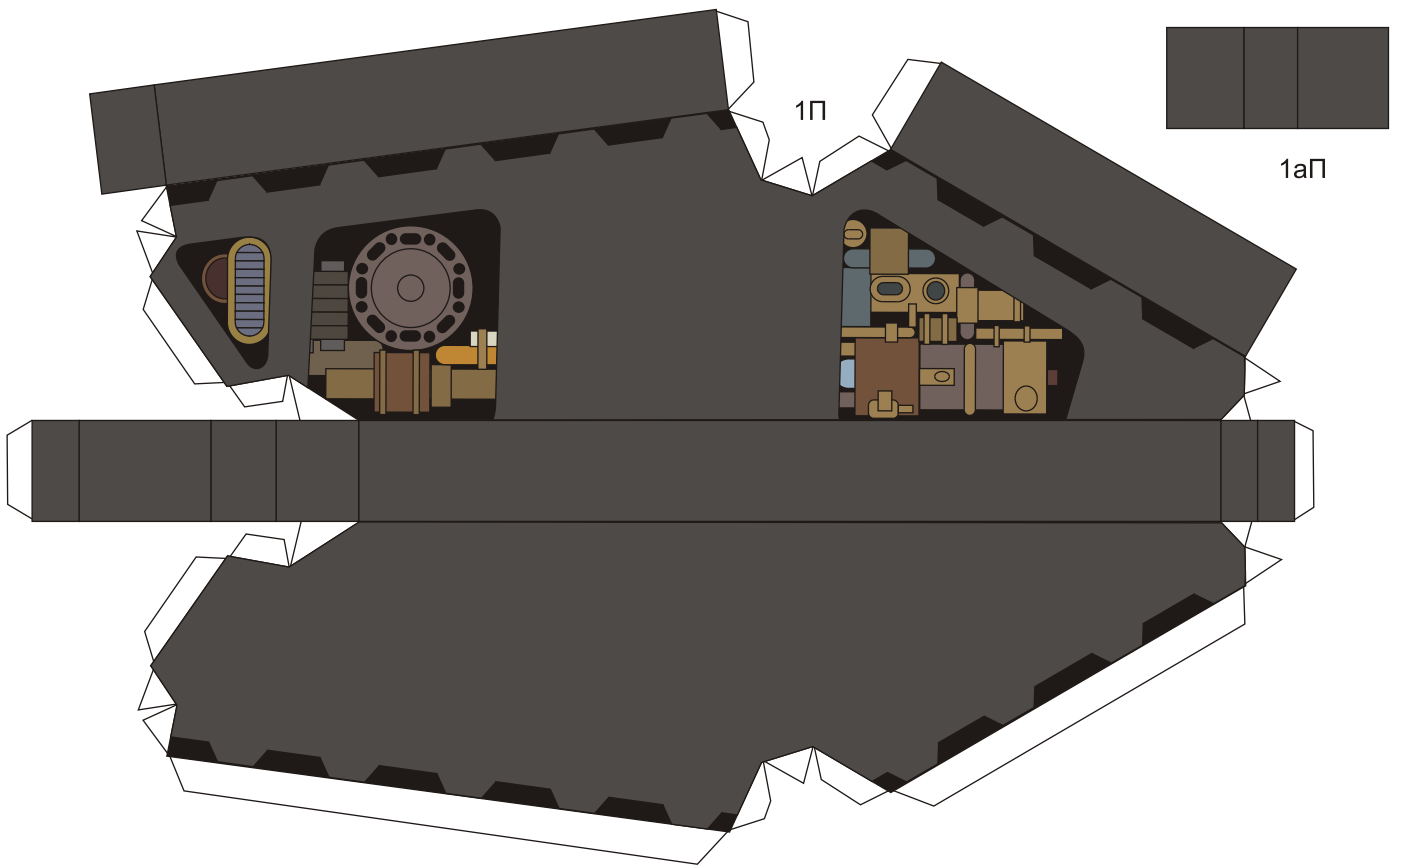

Dep'tus mechanicus departamento manufacturum

PATOROCH

MECHANICA

KARACROS

ASSAULT TANK

Free model, not for sale

Made in Ukraine

14

14a

30a*

30*

15a*

316

34

34a

31a