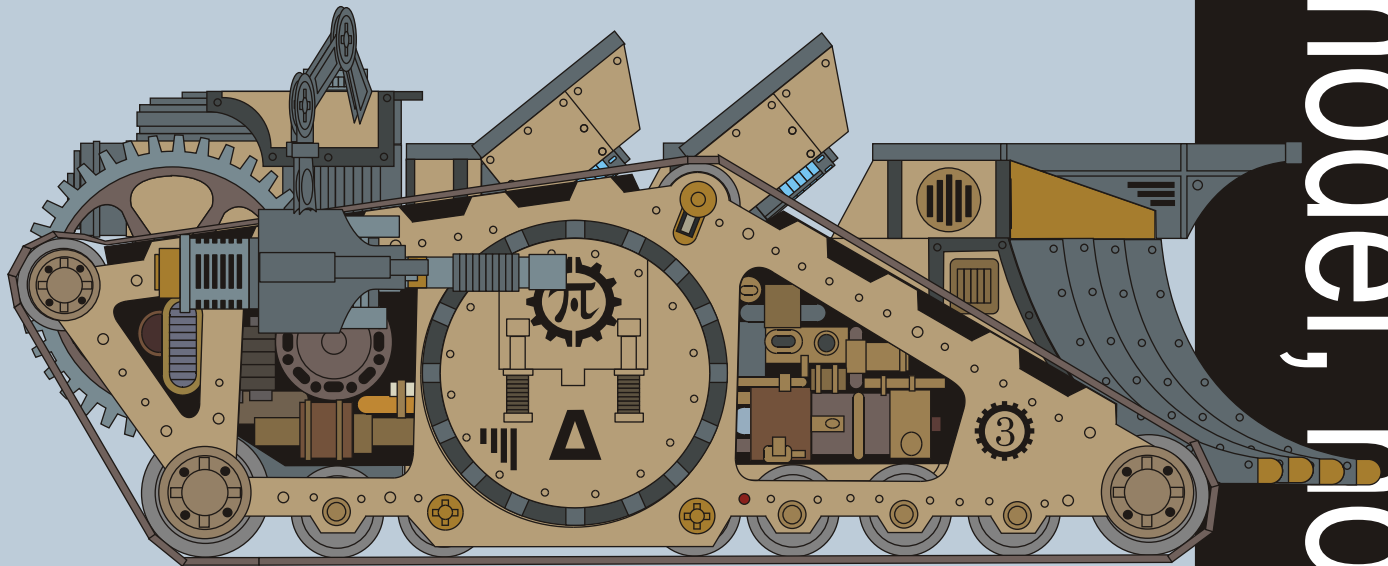

Dep'tus mechanicus departamento manufacturum

PATOROCH

MECHANICA

KARACROS

ASSAULT TANK

Free model, not for sale

Made in Ukraine

14

14a

30a*

30*

15a*

316

34

34a

31a