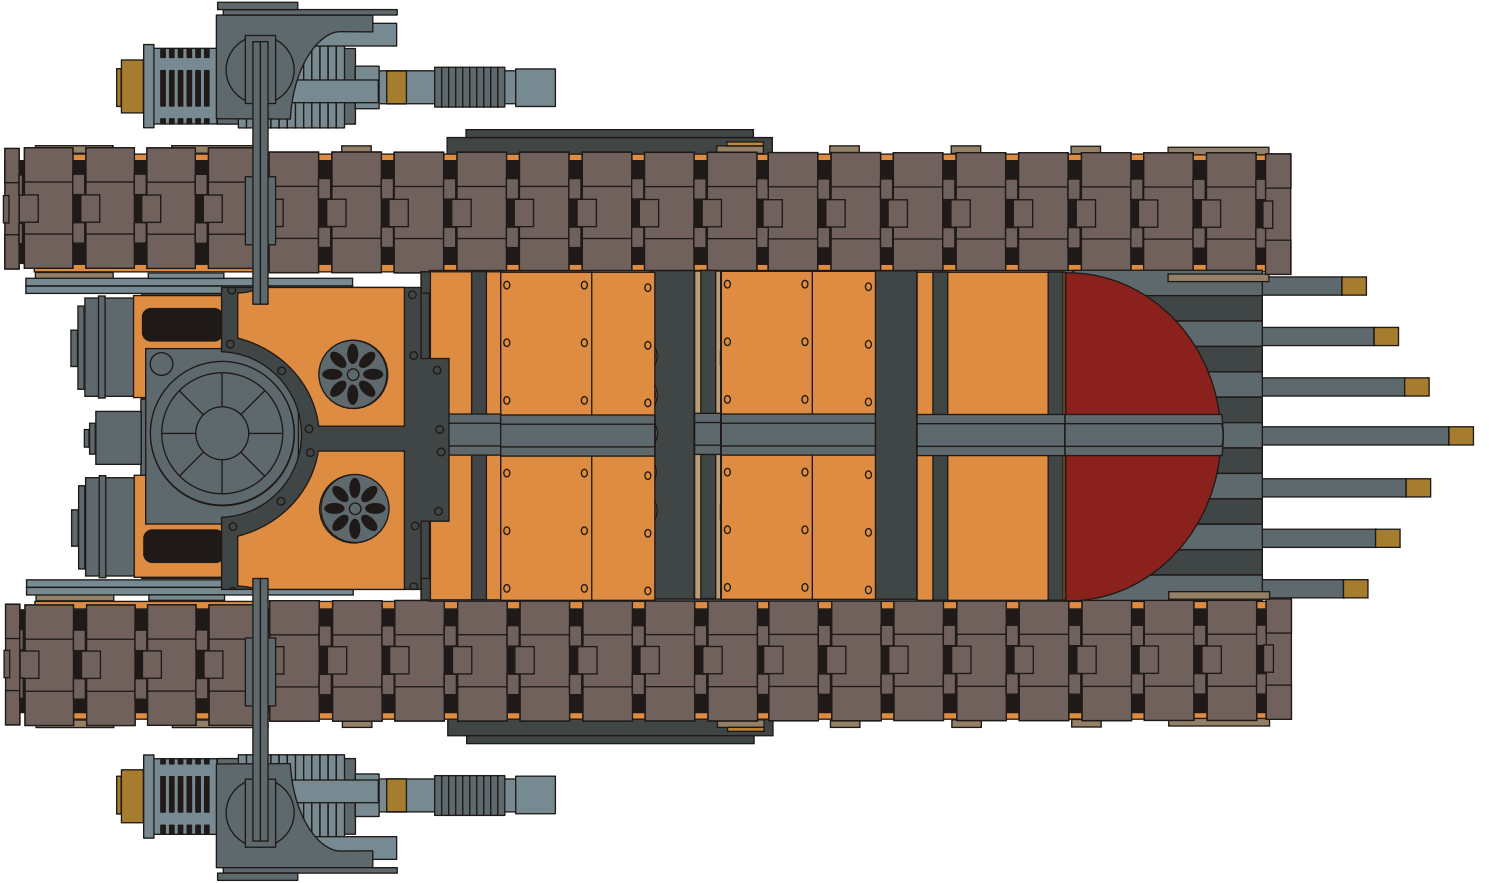

Dep'tus mechanicus departamento manufacturum

PATOROCH

MECHANICA

KARACROS

ASSAULT TANK

Free model, not for sale

Made in Ukraine

14

14a

30a*

30*

15a*

316

34

34a

31a