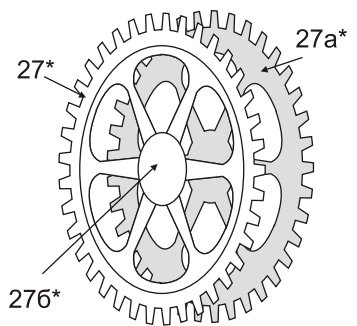

Dep'tus mechanicus departamento manufacturum

PATOROCH

MECHANICA

KARACROS

ASSAULT TANK

Free model, not for sale

Made in Ukraine

14

14a

30a*

30*

15a*

316

34

34a

31a

31*

HUNTA PRINC

14a

30a*

30*

15a*

316

34