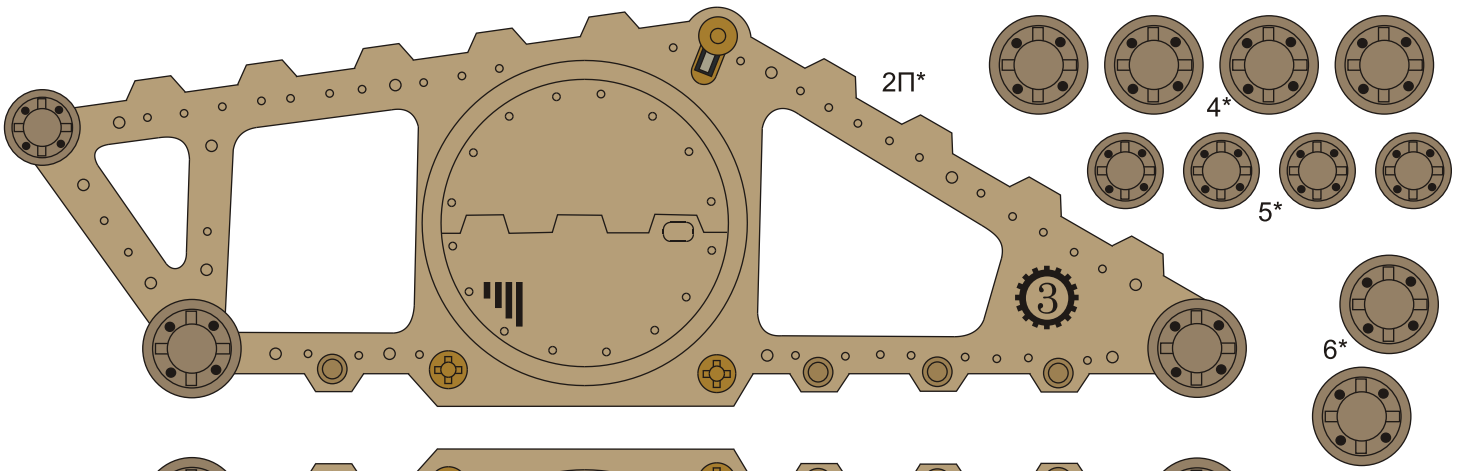

Dep'tus mechanicus departamento manufacturum

PATOROCH

MECHANICA

KARACROS

ASSAULT TANK

Free model, not for sale

Made in Ukraine

14

14a

30a*

30*

15a*

316

34

34a

31a

31*

HUNTA PRINC

14a

30a*

30*

15a*

316

34