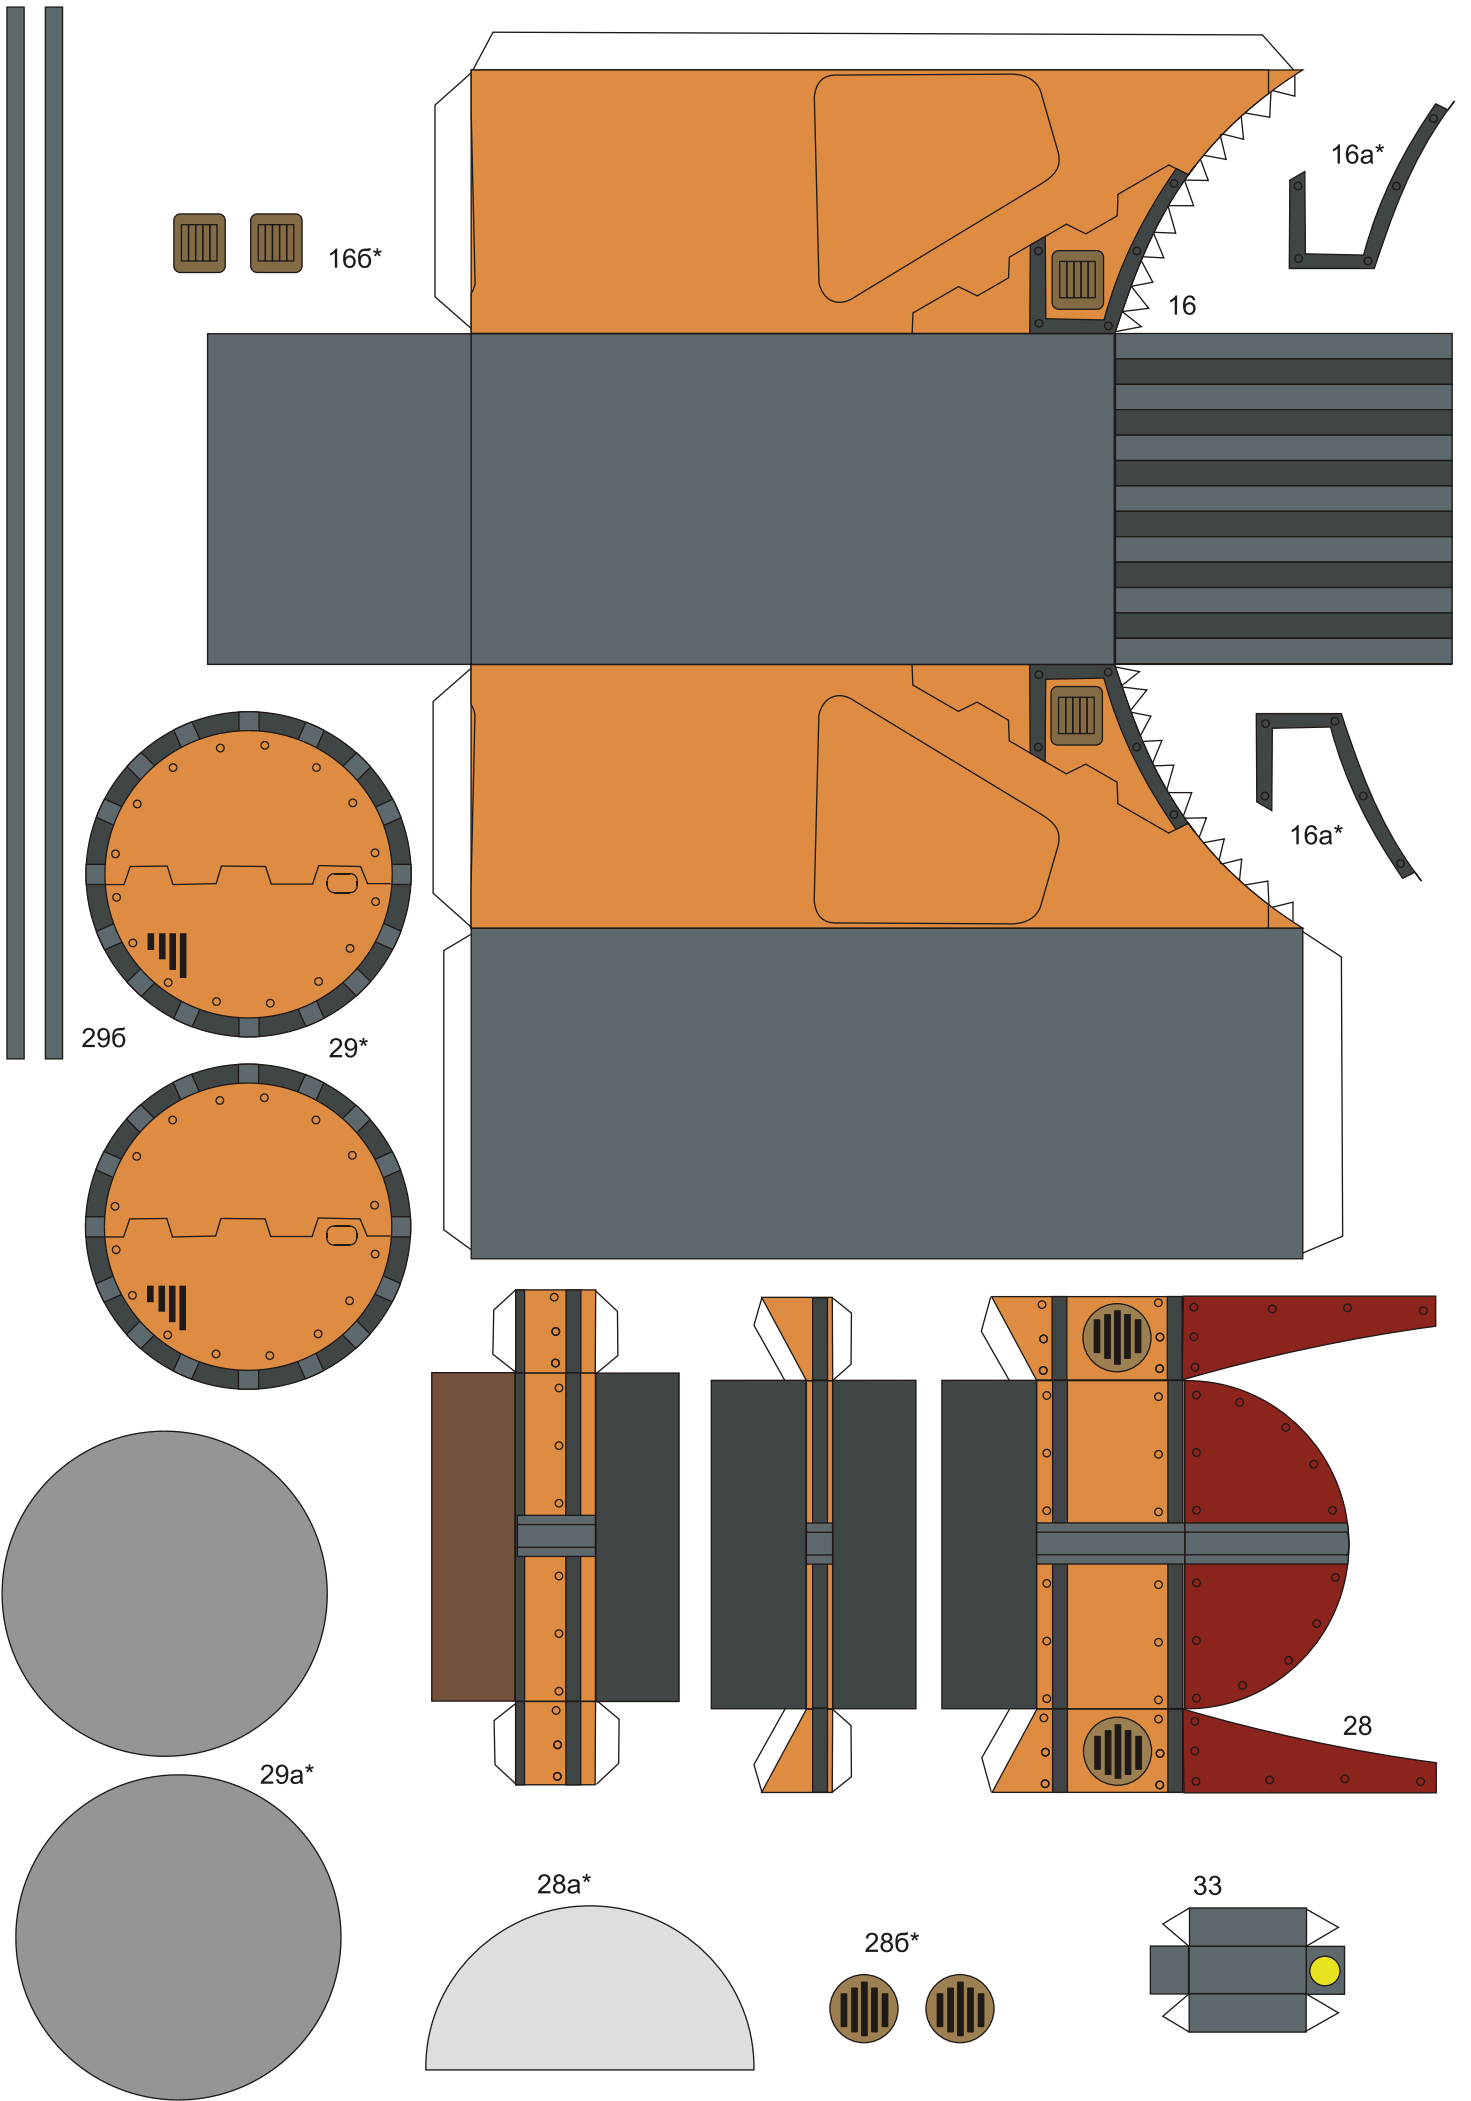

Dep'tus mechanicus departamento manufacturum

PATOROCH

MECHANICA

KARACROS

ASSAULT TANK

Free model, not for sale

Made in Ukraine

14

14a

30a*

30*

15a*

316

34

34a

31a

31*

HUNTA PRINC

14a

30a*

30*

15a*

316

34