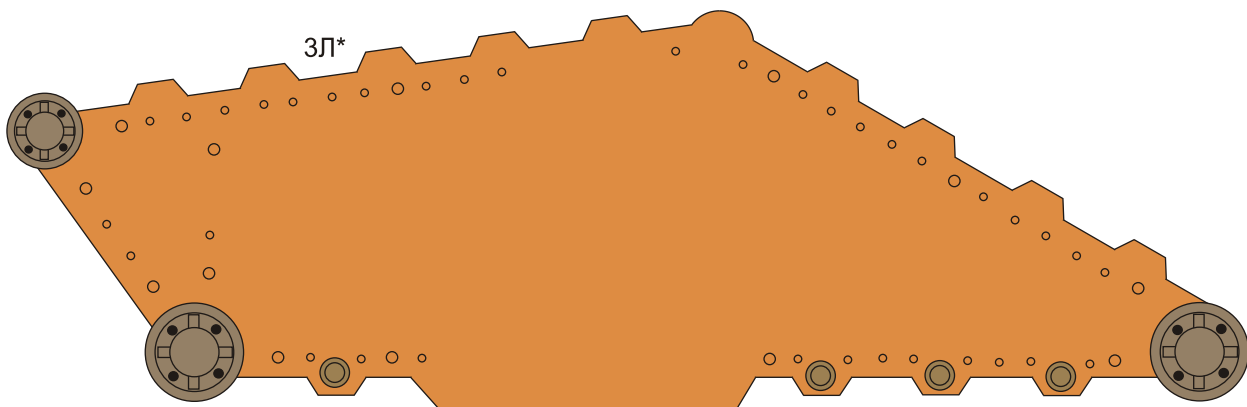

Dep'tus mechanicus departamento manufacturum

PATOROCH

MECHANICA

KARACROS

ASSAULT TANK

Free model, not for sale

Made in Ukraine

14

14a

30a*

30*

15a*

316

34

34a

31a

31*

HUNTA PRINC

14a

30a*

30*

15a*

316

34