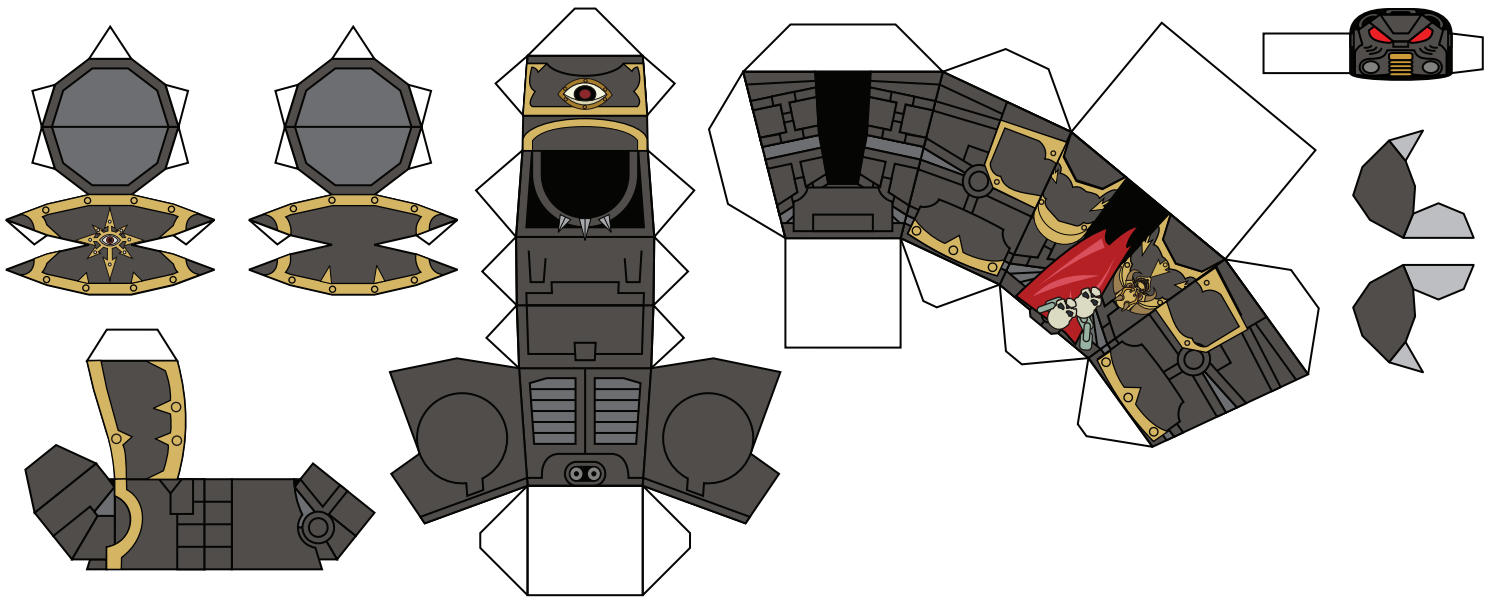

MADE IN  
WARHAMMER  
PAPERFABRICATORS

# Chaos Terminator Squad

original template by Jim Bowen

Terminator AutoCannon