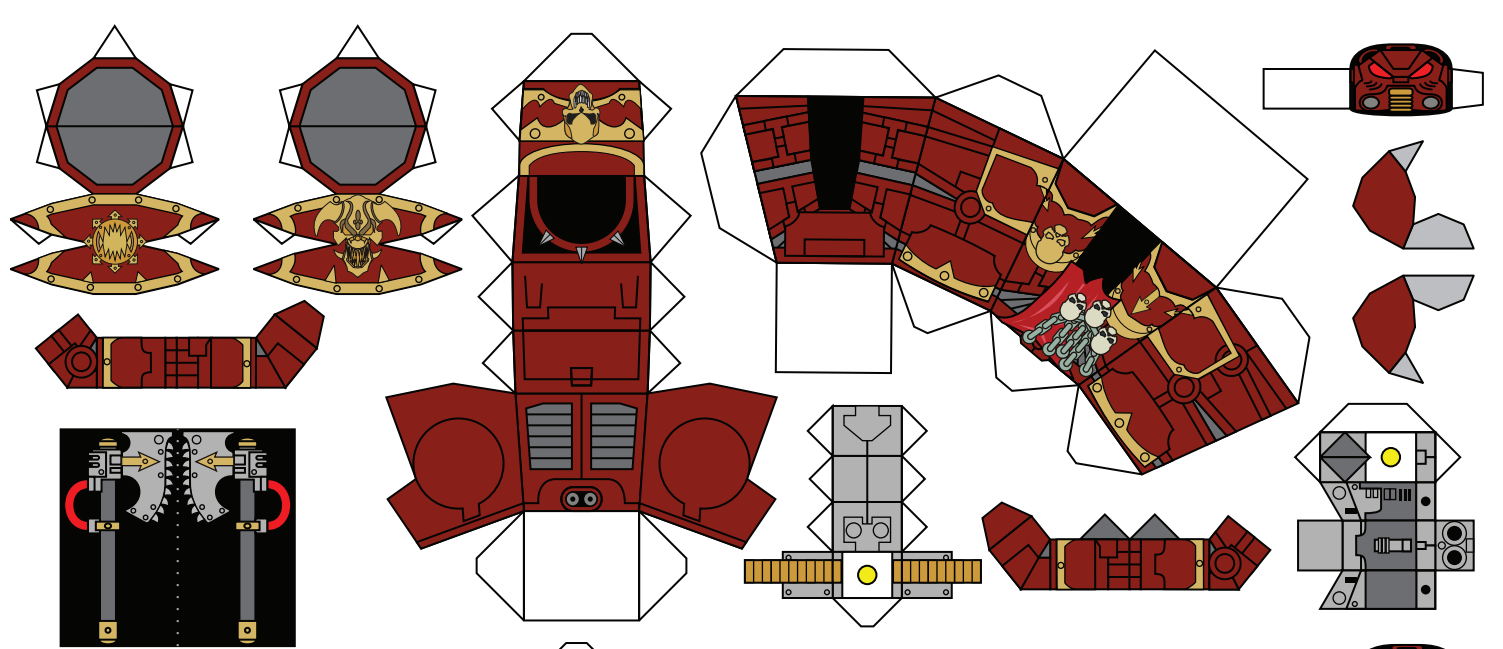

# Chaos Terminator Squad

original template by Jim Bowen

Terminator AutoCannon