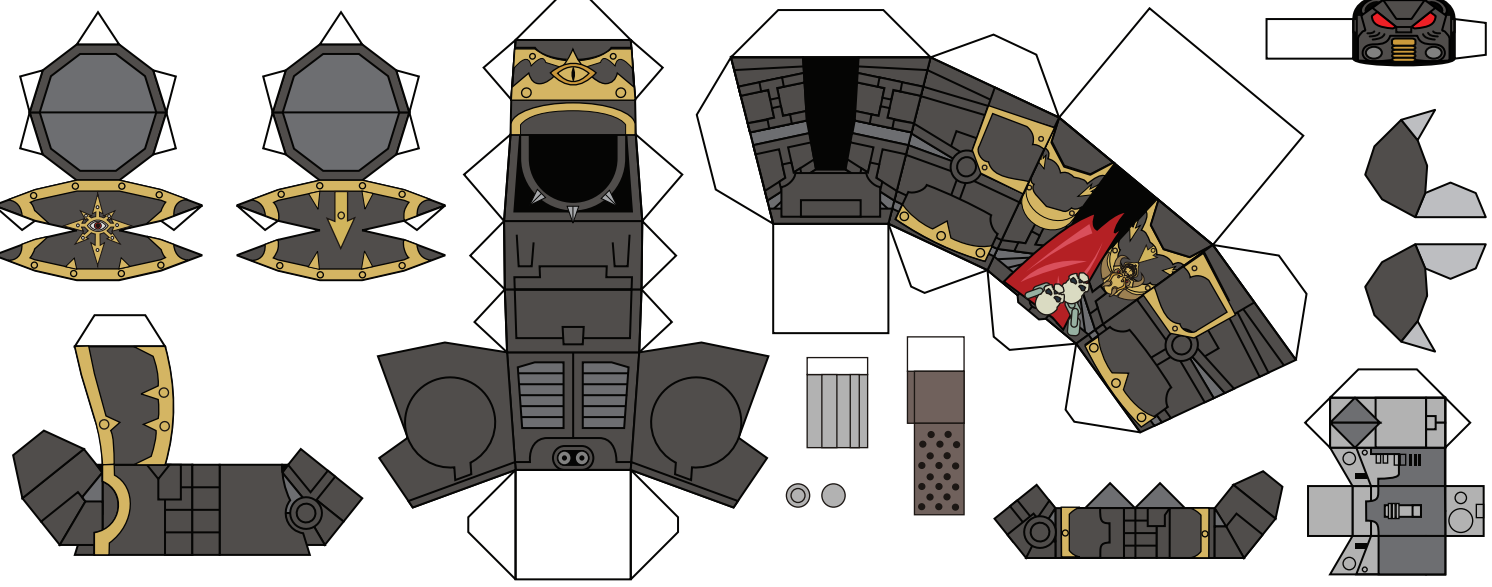

MADE IN  
WARHAMMER  
PAPERFABRICATORS

# Chaos Terminator Squad

original template by Jim Bowen

Terminator AutoCannon