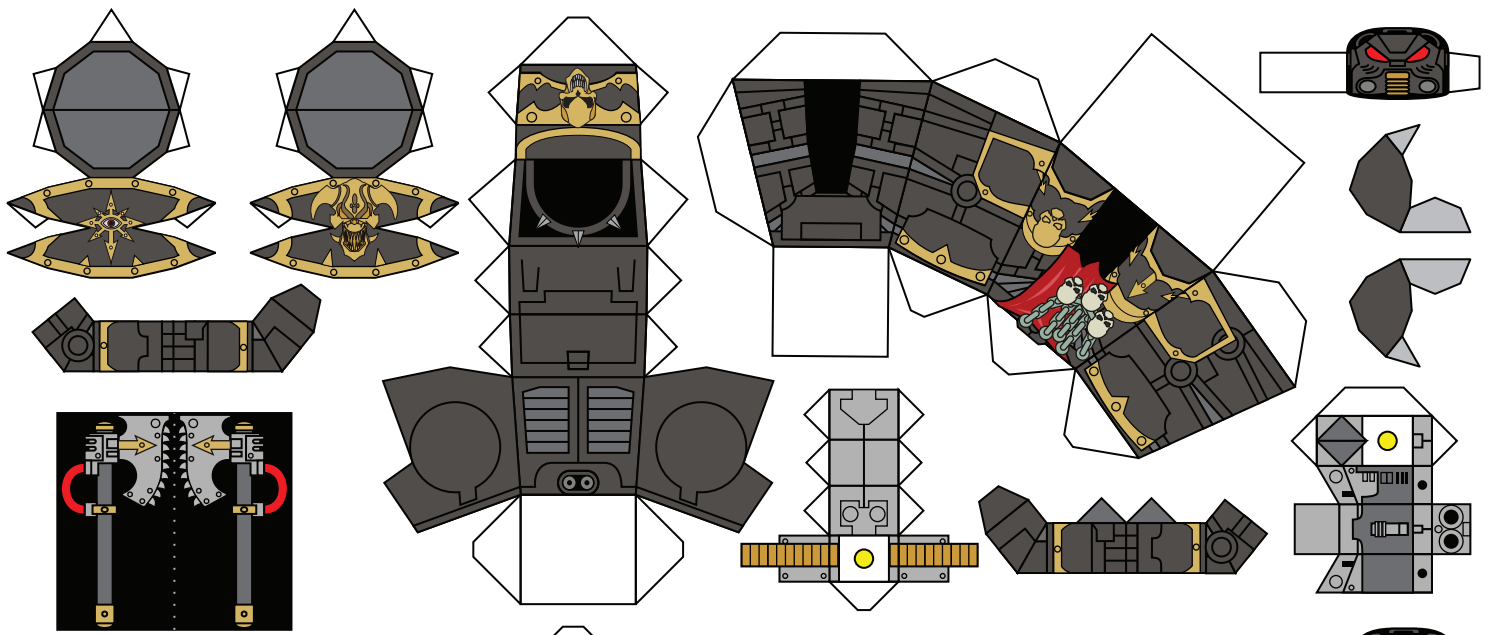

# Chaos Terminator Squad

original template by Jim Bowen

Terminator AutoCannon