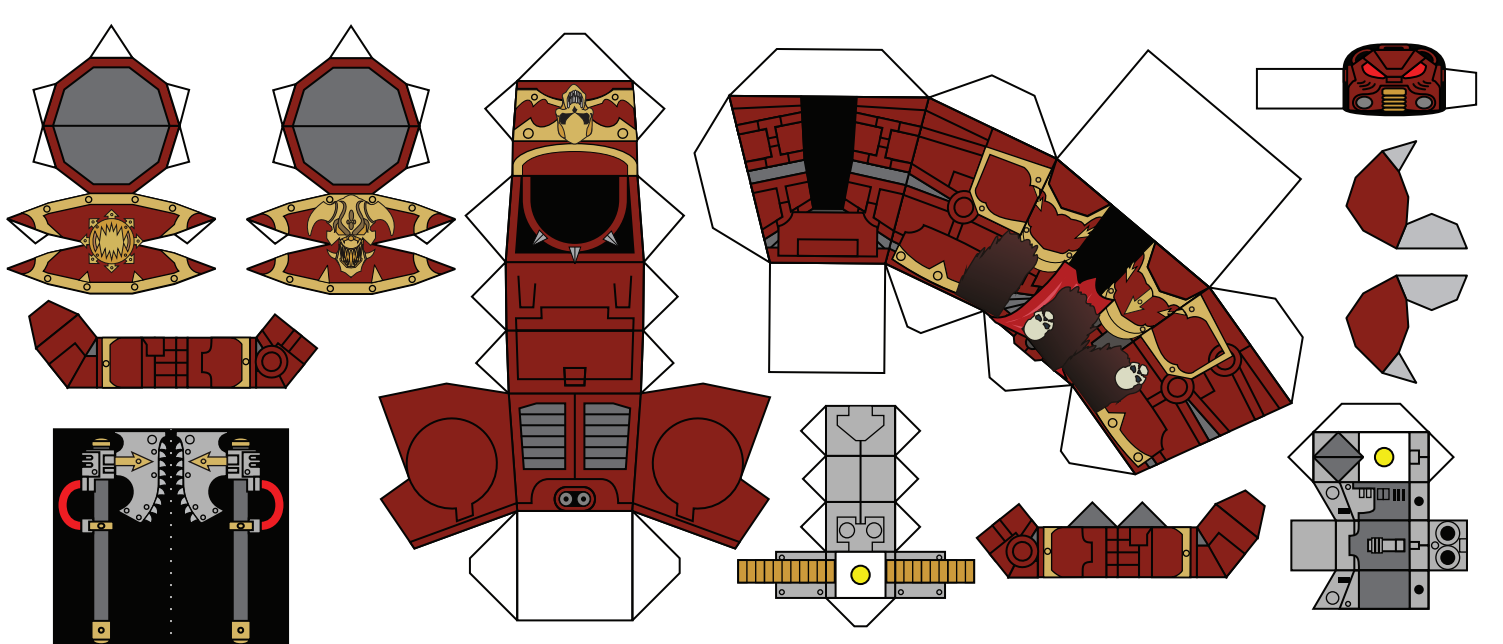

# Chaos Terminator Squad

original template by Jim Bowen

Terminator AutoCannon