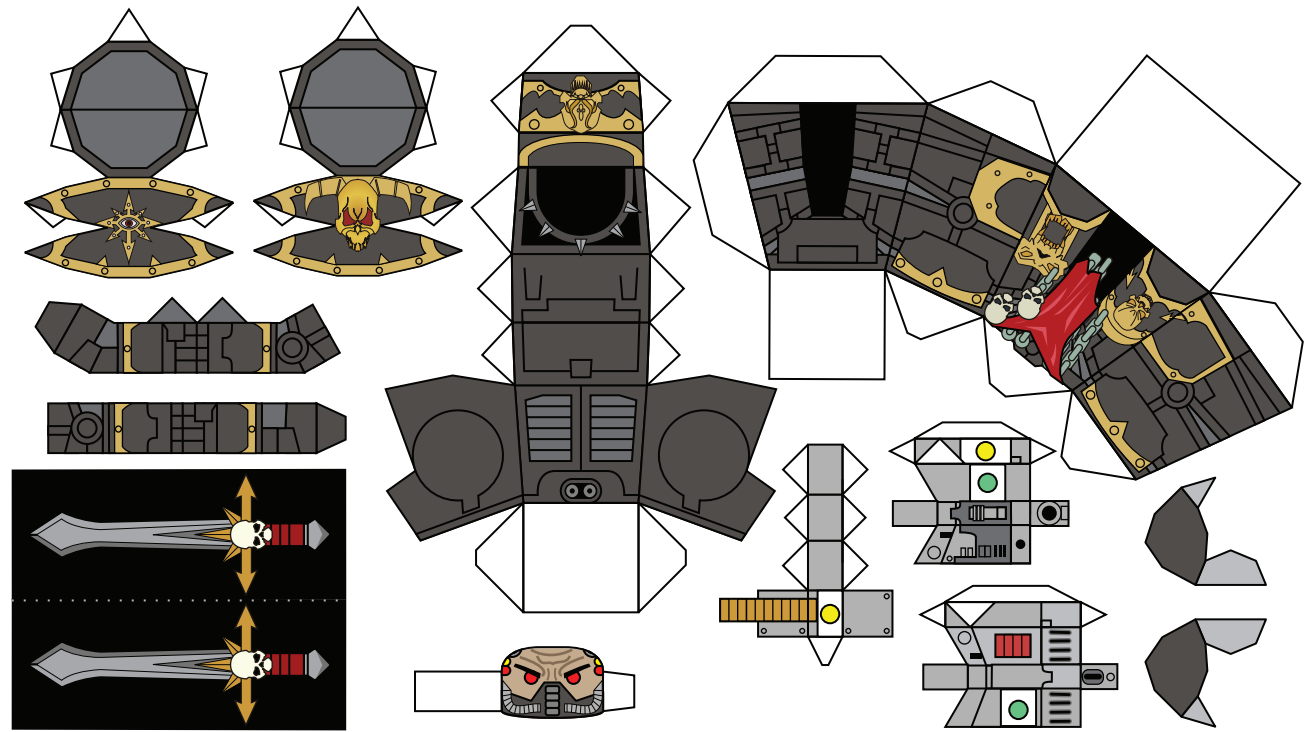

# Chaos Terminator Squad

original template by Jim Bowen

Terminator AutoCannon