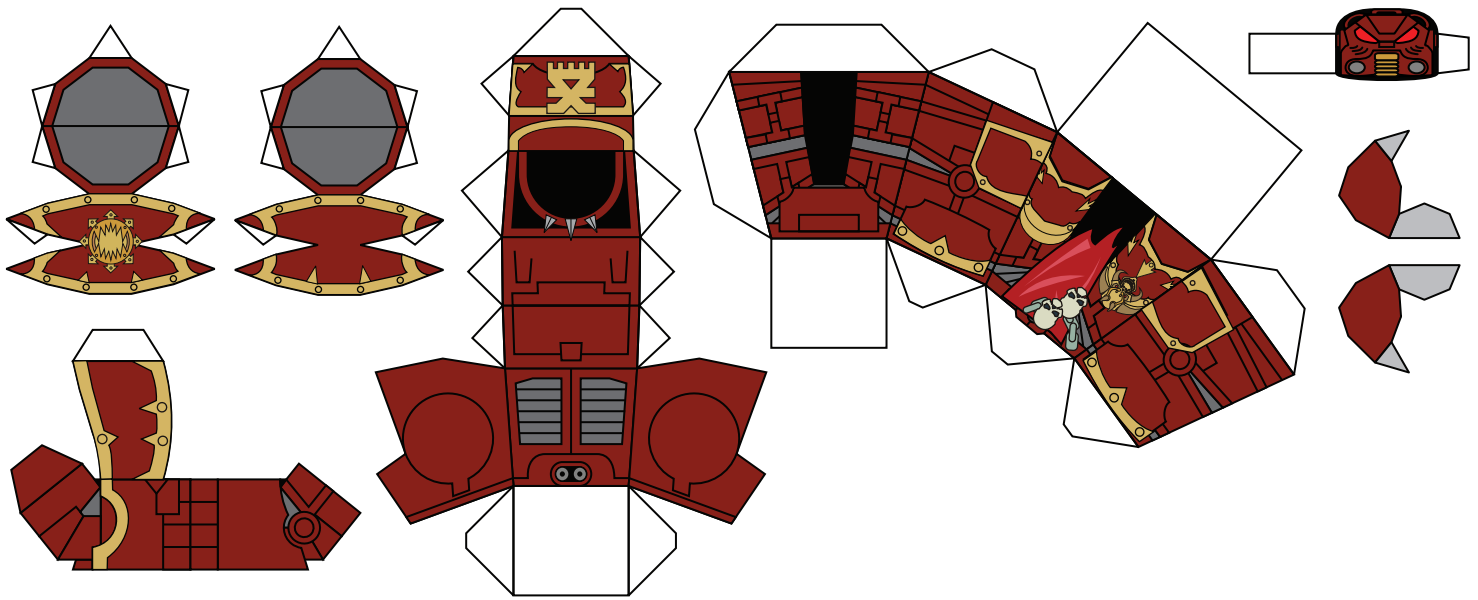

# Chaos Terminator Squad

original template by Jim Bowen

Terminator AutoCannon