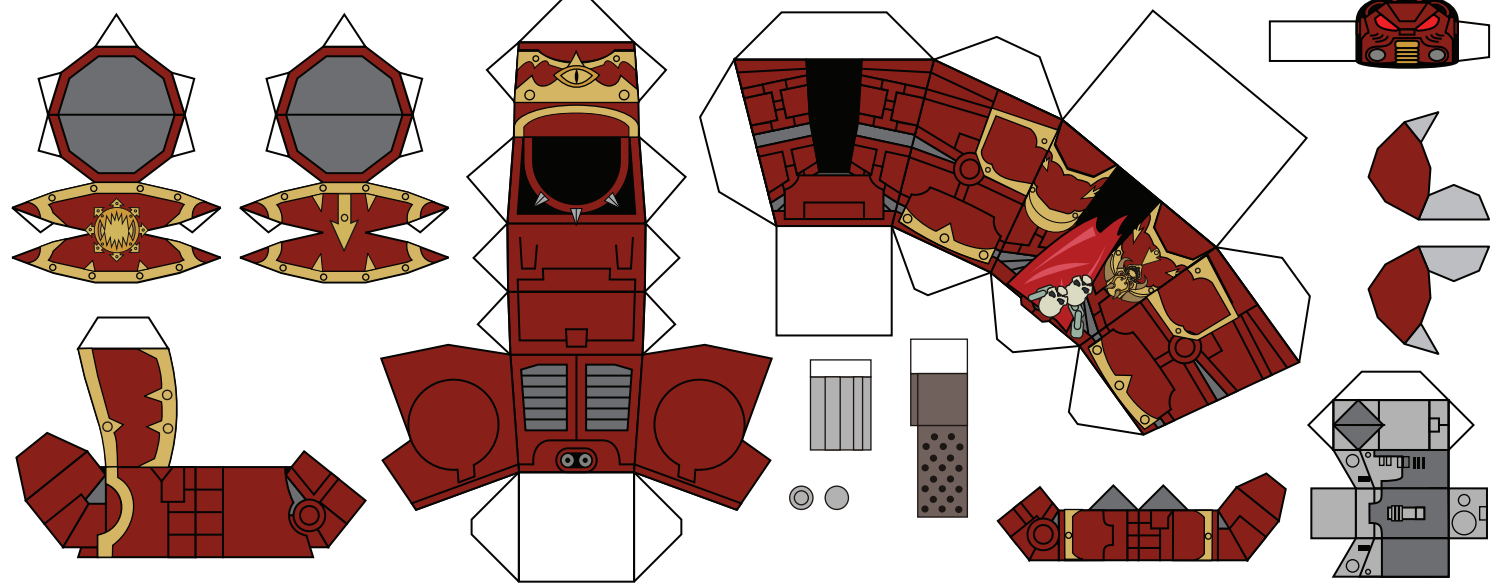

MADE IN  
WARHAMMER  
PAPERFABRICATORS

# Chaos Terminator Squad

original template by Jim Bowen

Terminator AutoCannon