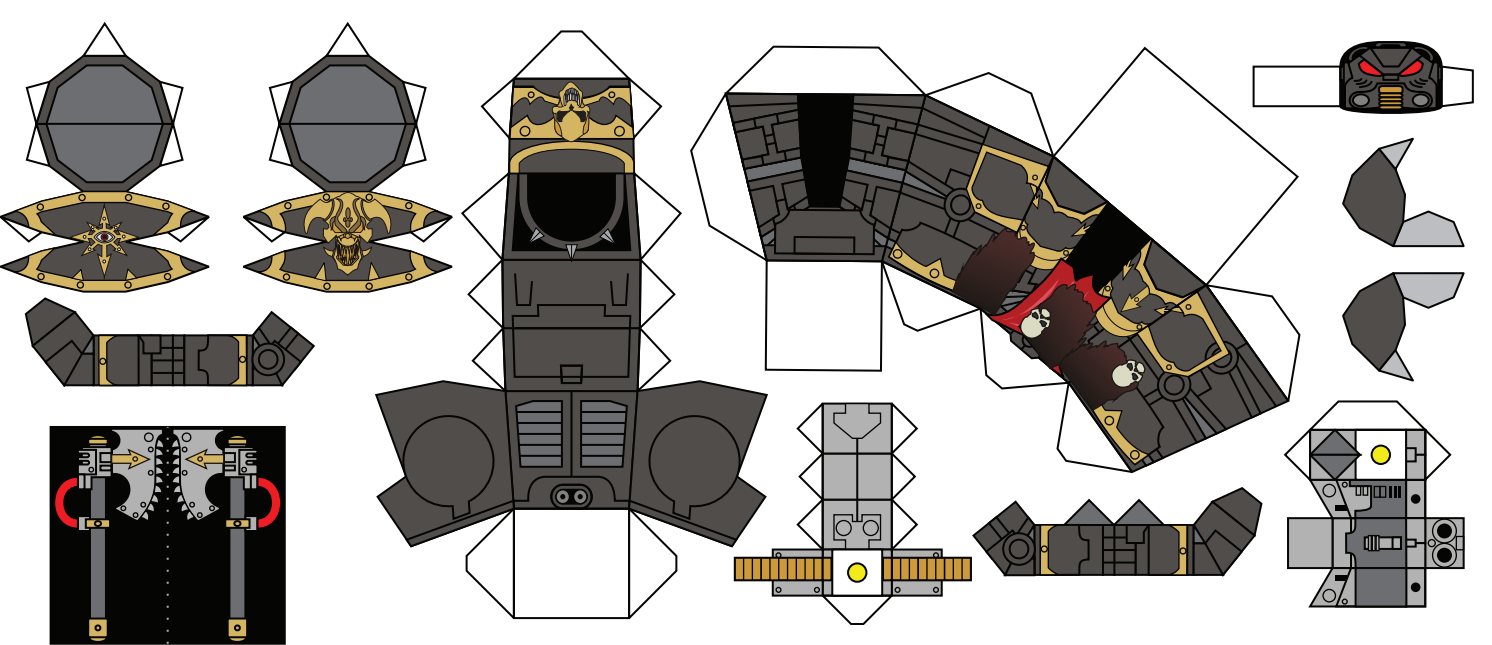

# Chaos Terminator Squad

original template by Jim Bowen

Terminator AutoCannon