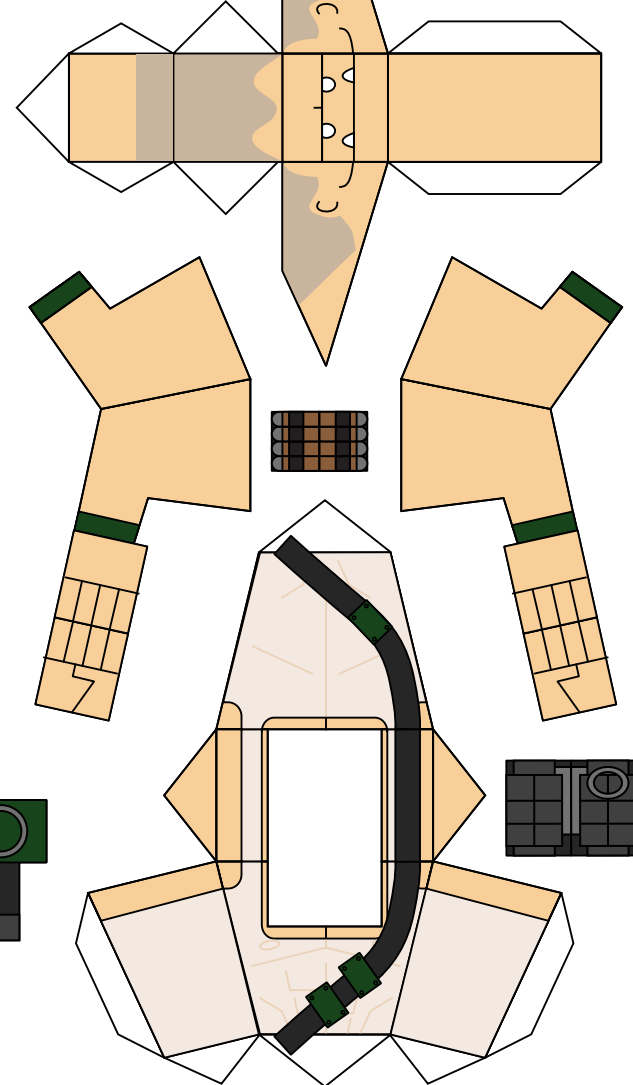

CHIBI HAMMER

14,000

IMPERIAL GUARD

By [upsilonman](#). Based heavily on [Flipit & Miniature Dungeon Adventures](#) by [Jim Bowen](#) (aka [Newobmij](#)).

Sample

Company Command Squad

Platoon Command Squad

Infantry