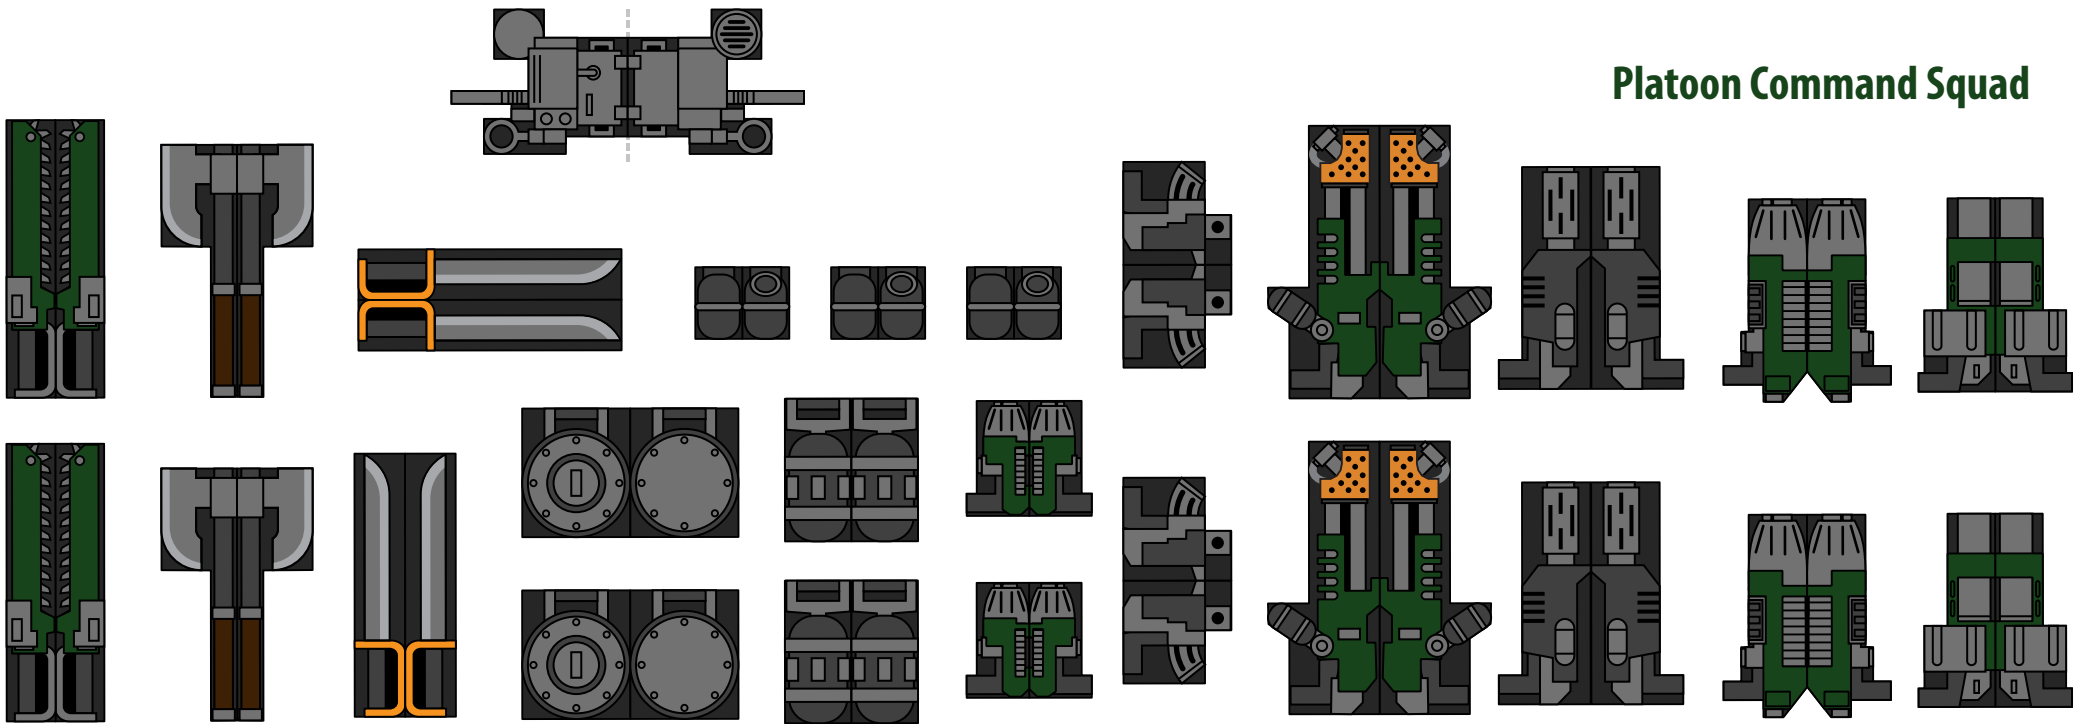

CHIBI HAMMER

14,000

IMPERIAL GUARD

By [upsilonman](#). Based heavily on [Flipit & Miniature Dungeon Adventures](#) by [Jim Bowen](#) (aka [Newobmij](#)).

Sample

Company Command Squad

Platoon Command Squad

Infantry