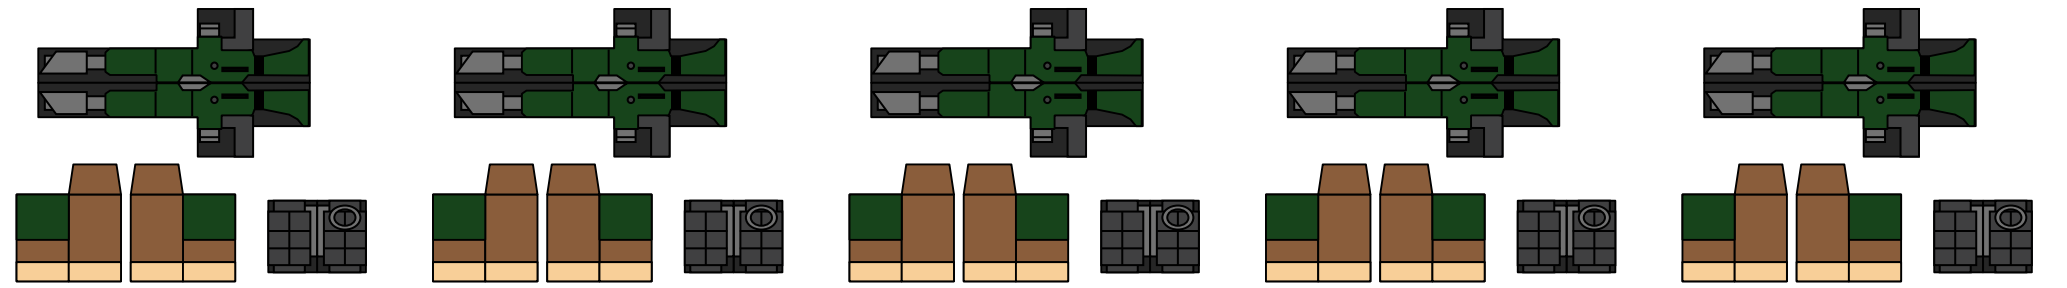

Conscripts