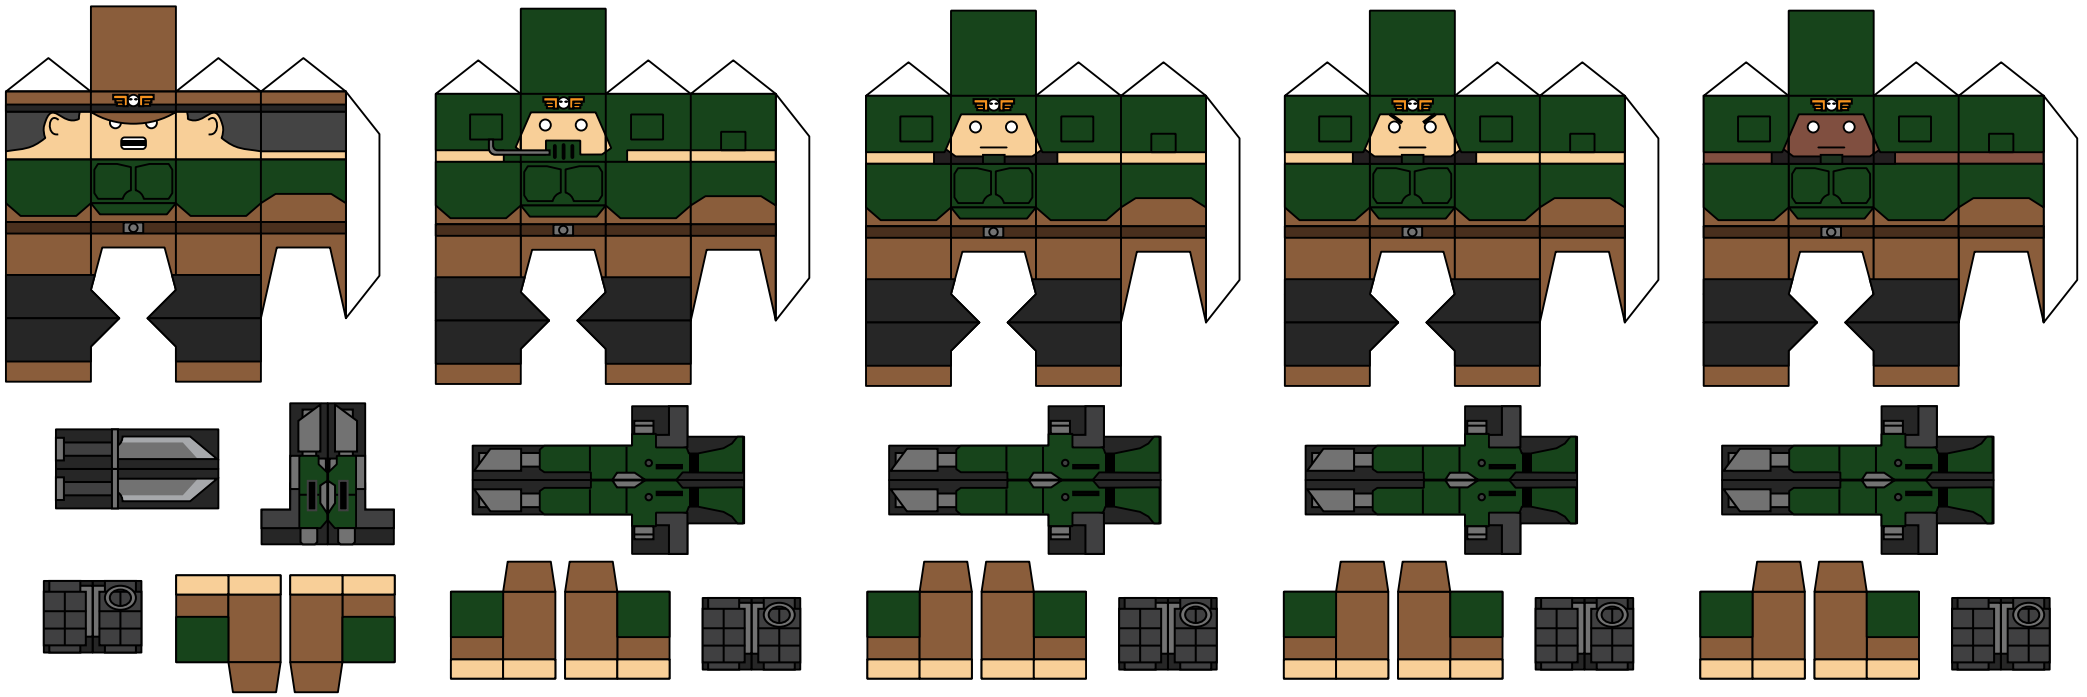

CHIBI HAMMER

14,000

IMPERIAL GUARD

By [upsilonman](#). Based heavily on [Flipit & Miniature Dungeon Adventures](#) by [Jim Bowen](#) (aka [Newobmij](#)).

Sample

Company Command Squad

Platoon Command Squad

Infantry