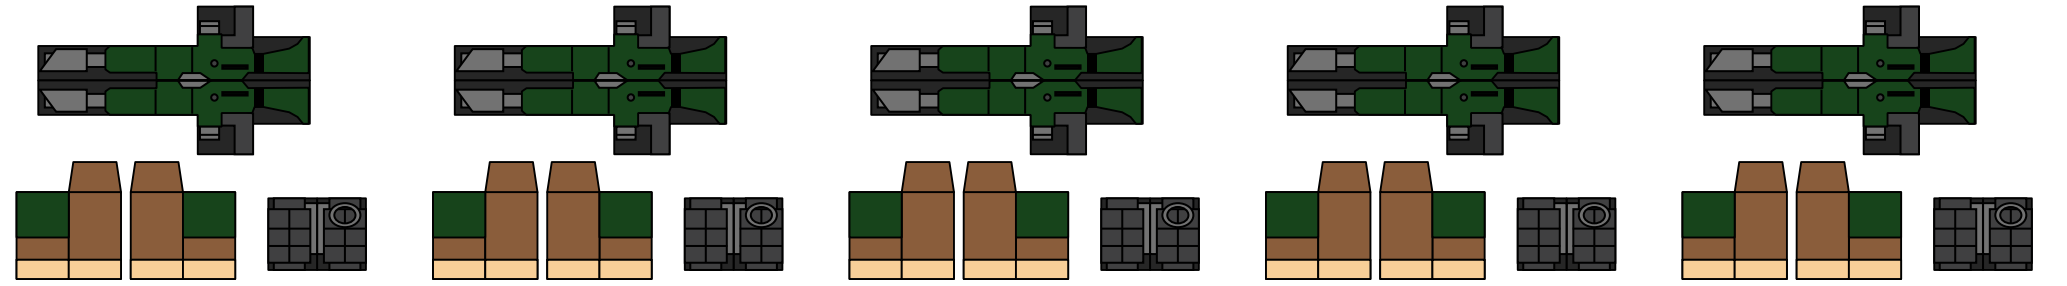

Conscripts