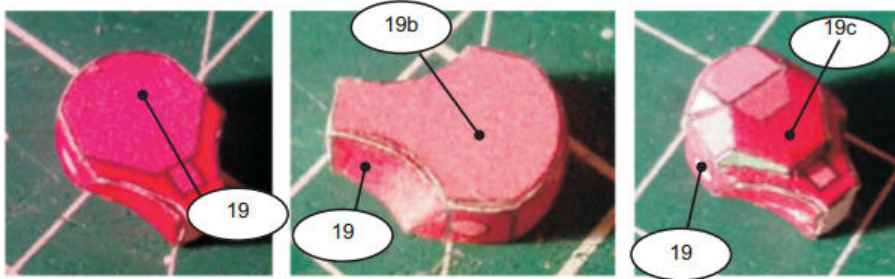

CHIBIHAMMER

40,000

BLACK LEGION TERMINATOR

Template by Ivan Albuja

Credits:

Many parts of these models where made with the original templates made by Eli Patoroch, Jim Bowen and

разработка: **Ирина**

Tusk: 2 options