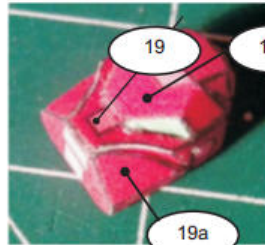

CHIBIHAMMER

40,000

BLACK LEGION TERMINATOR

Template by Ivan Albuja

Credits:

Many parts of these models where made with the original templates made by Eli Patoroch, Jim Bowen and

разработка: **Ирина**

Tusk: 2 options