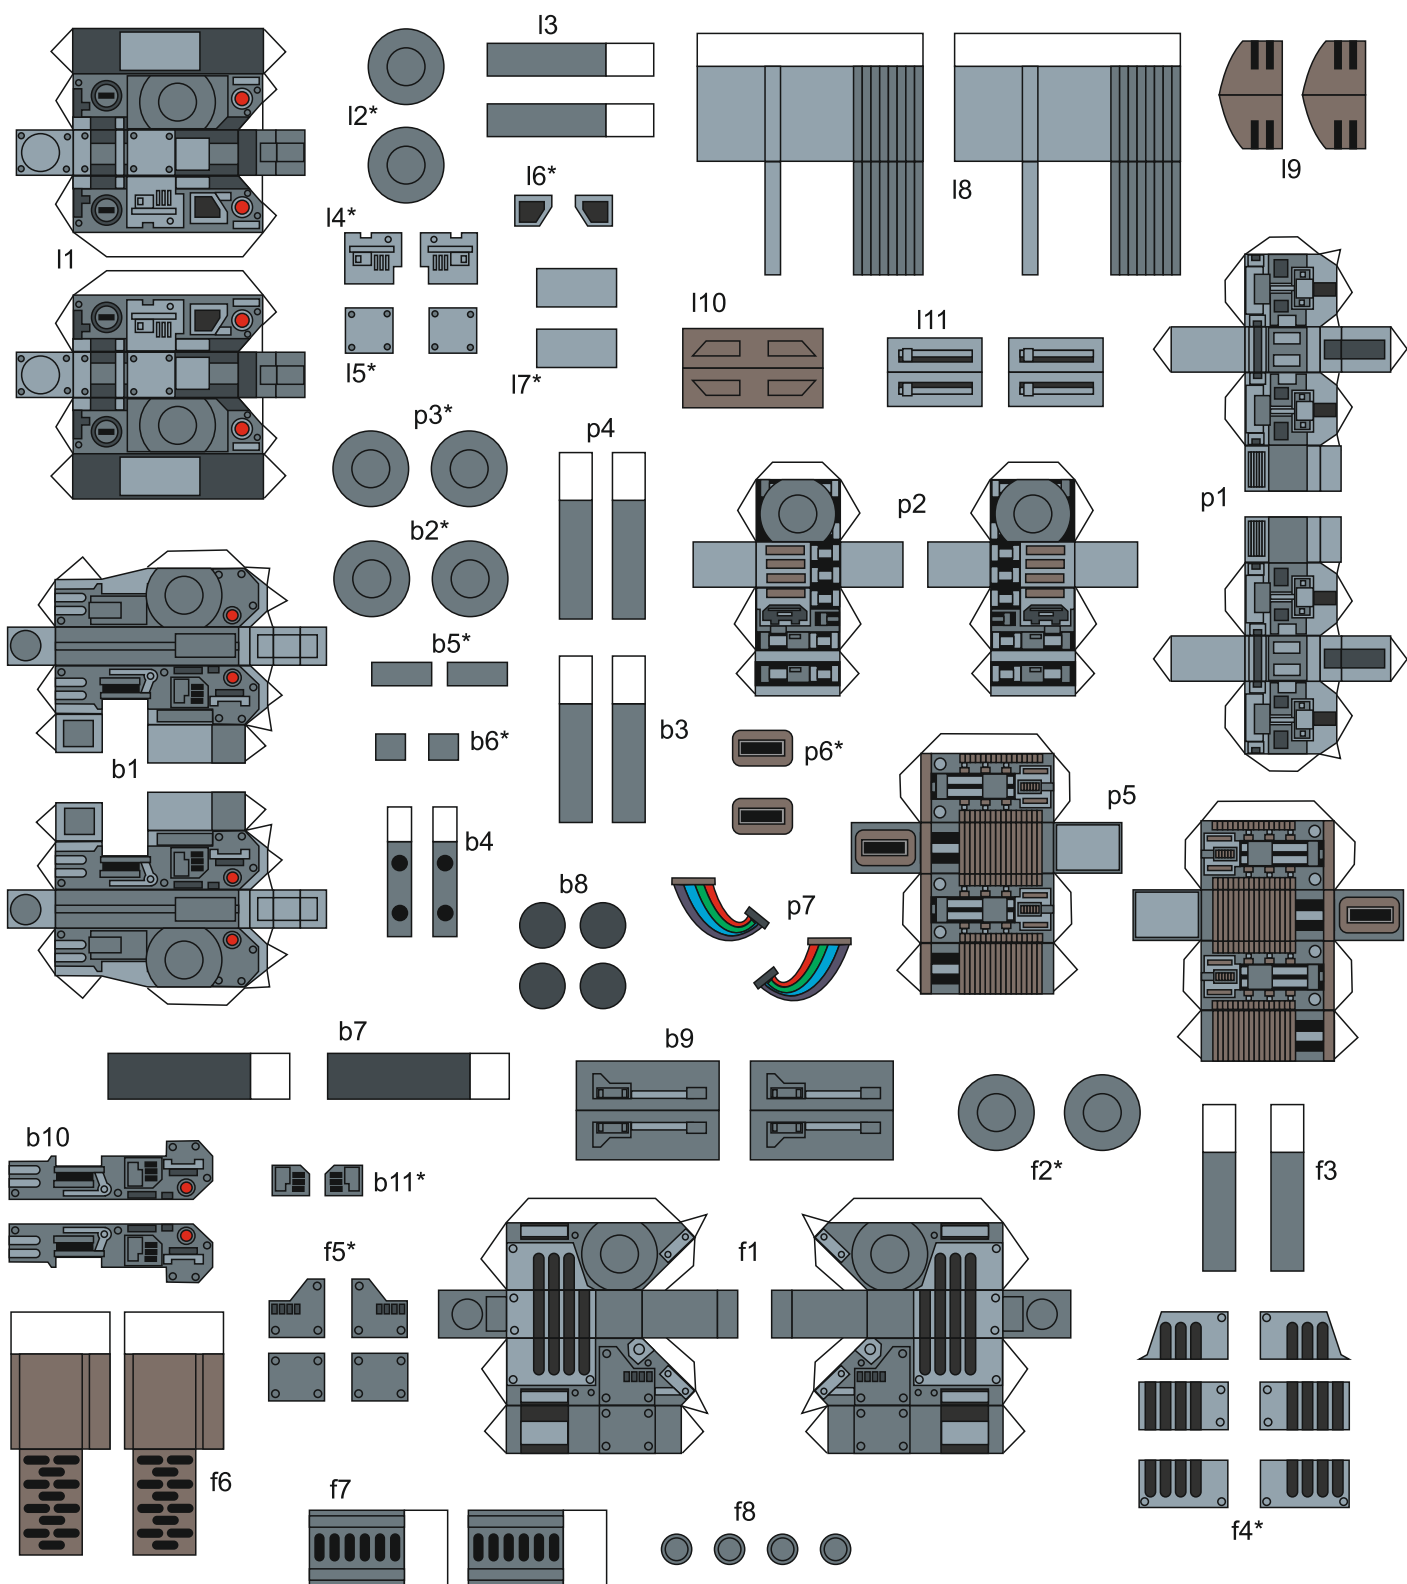

Depus mechanicus departamento manufacturum

PATOROCH

Anphelion Base

LANDSCAPE DETAILS

Free model, not for sale

Made in Ukraine

26\7

5*

5a

5b*

5c*

5d*

8*

8a

8b*

8c*