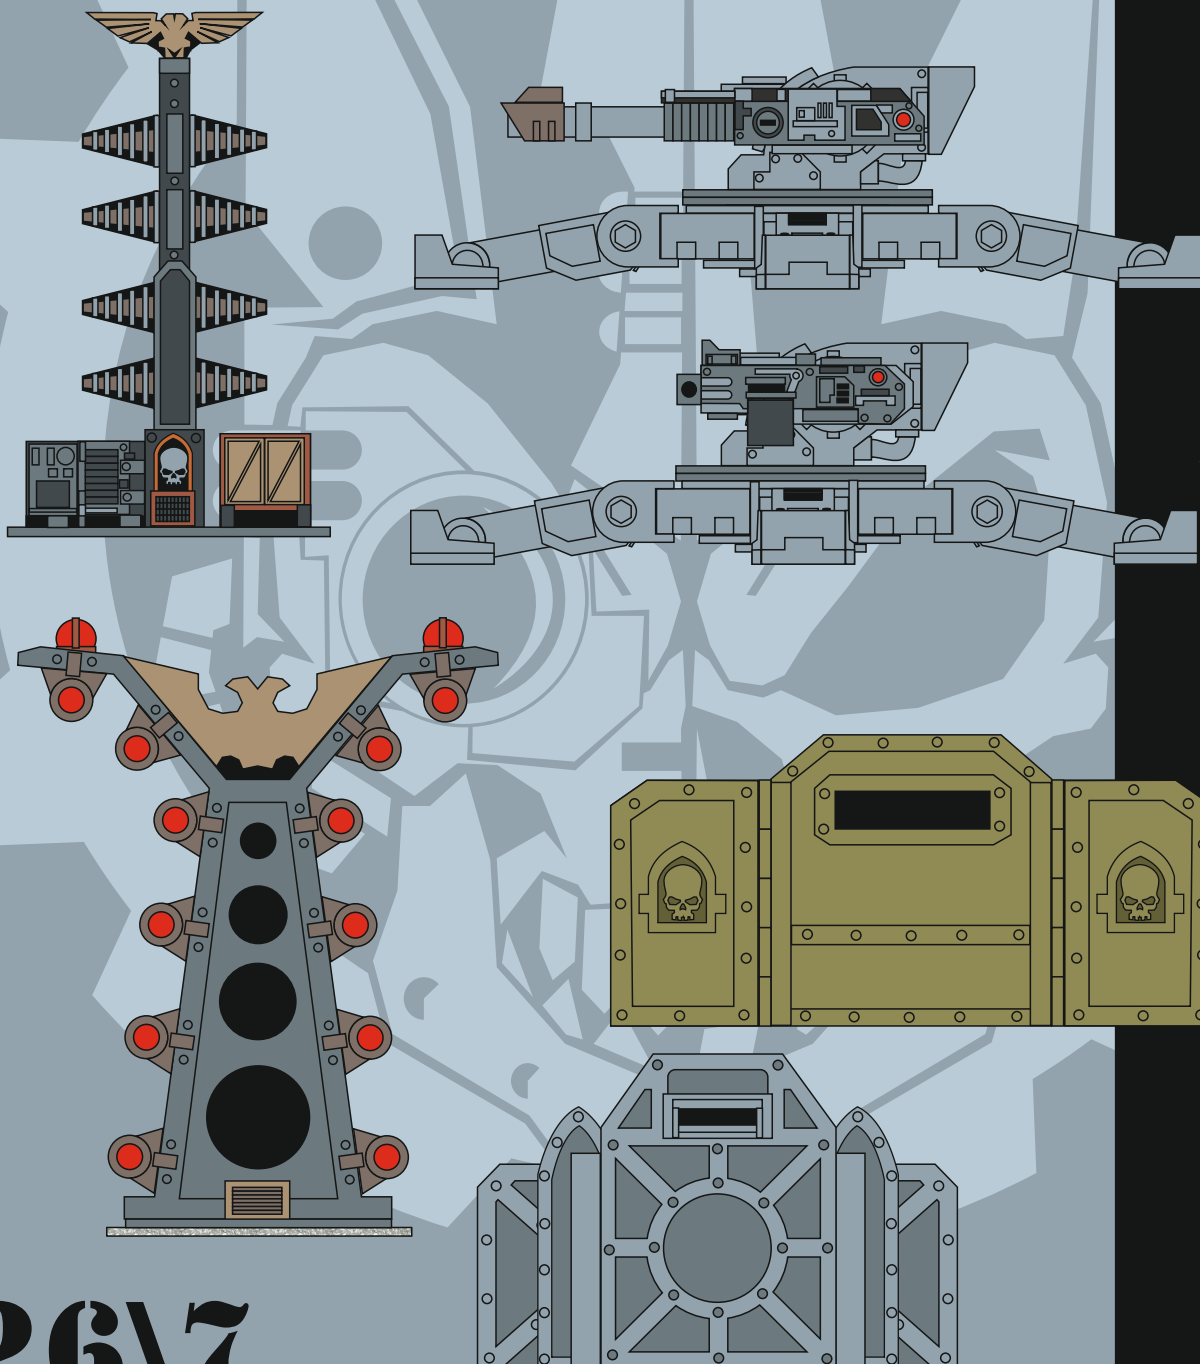

Depus mechanicus departamento manufacturum

PATOROCH

Anphelion Base

LANDSCAPE DETAILS

Free model, not for sale

Made in Ukraine

26\7

5*

5a

5b*

5c*

5d*

8*

8a

8b*

8c*