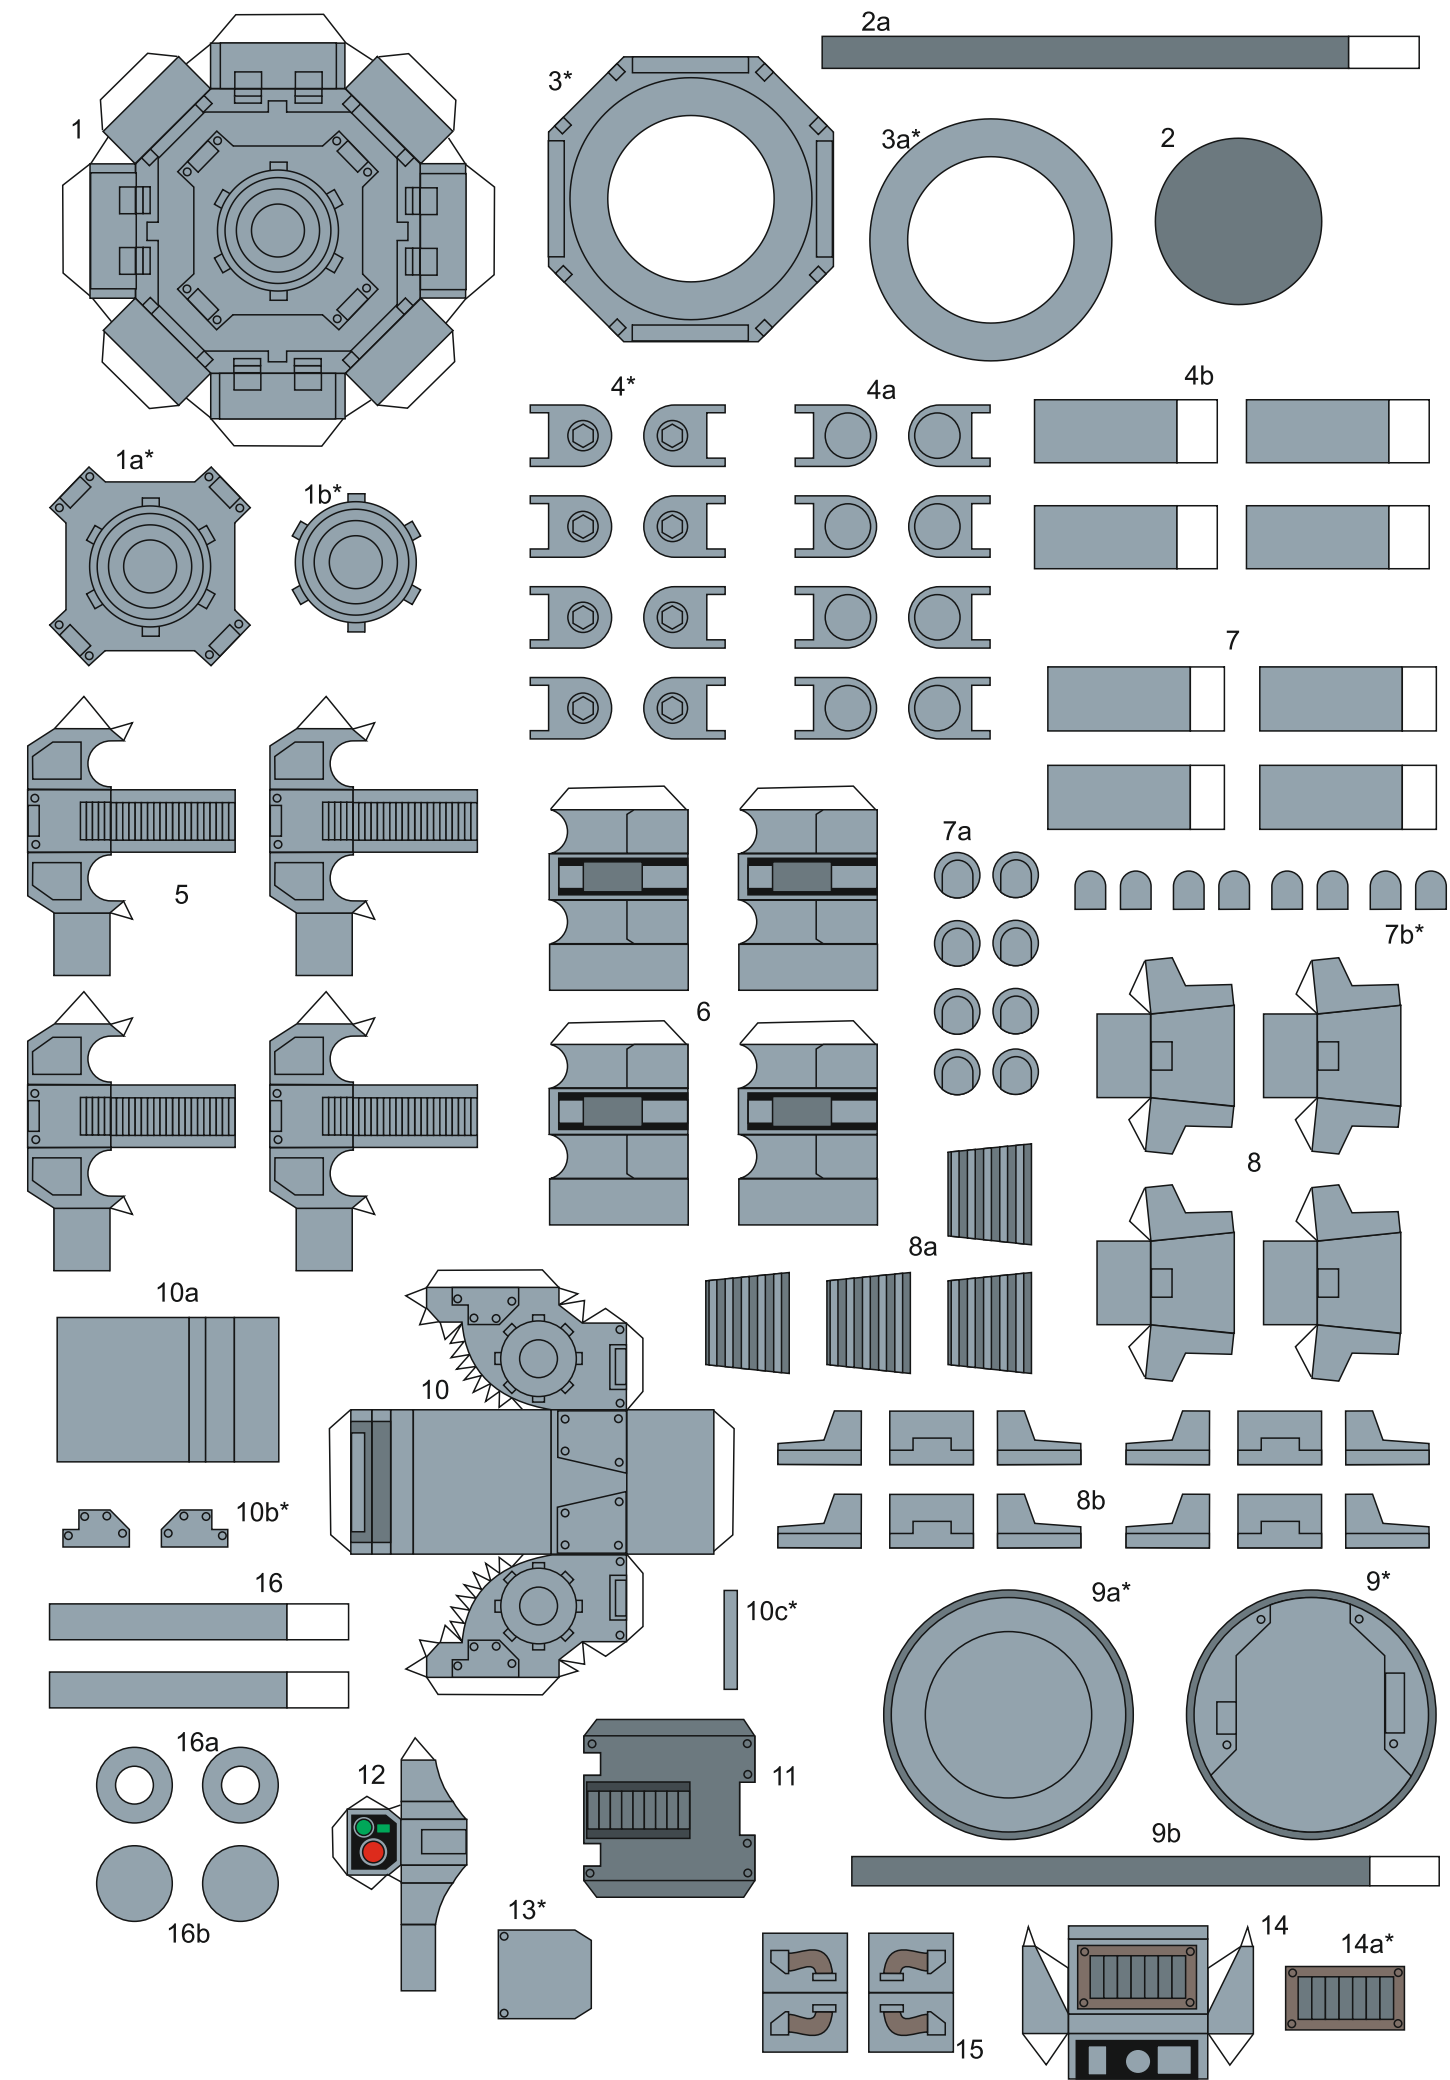

Depus mechanicus departamento manufacturum

PATOROCH

Anphelion Base

LANDSCAPE DETAILS

Free model, not for sale

Made in Ukraine

26\7

5*

5a

5b*

5c*

5d*

8*

8a

8b*

8c*