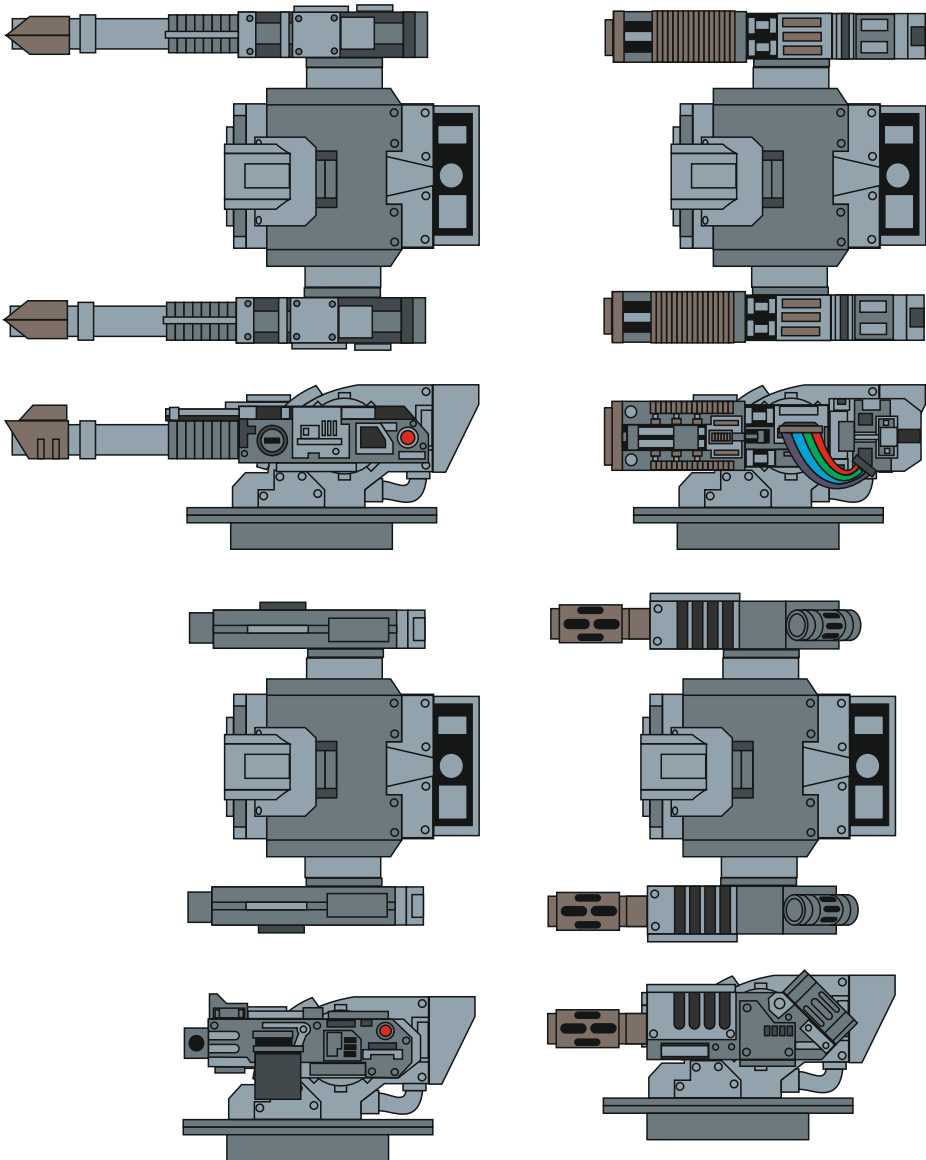

Depus mechanicus departamento manufacturum

PATOROCH

Anphelion Base

LANDSCAPE DETAILS

Free model, not for sale

Made in Ukraine

26\7

5*

5a

5b*

5c*

5d*

8*

8a

8b*

8c*