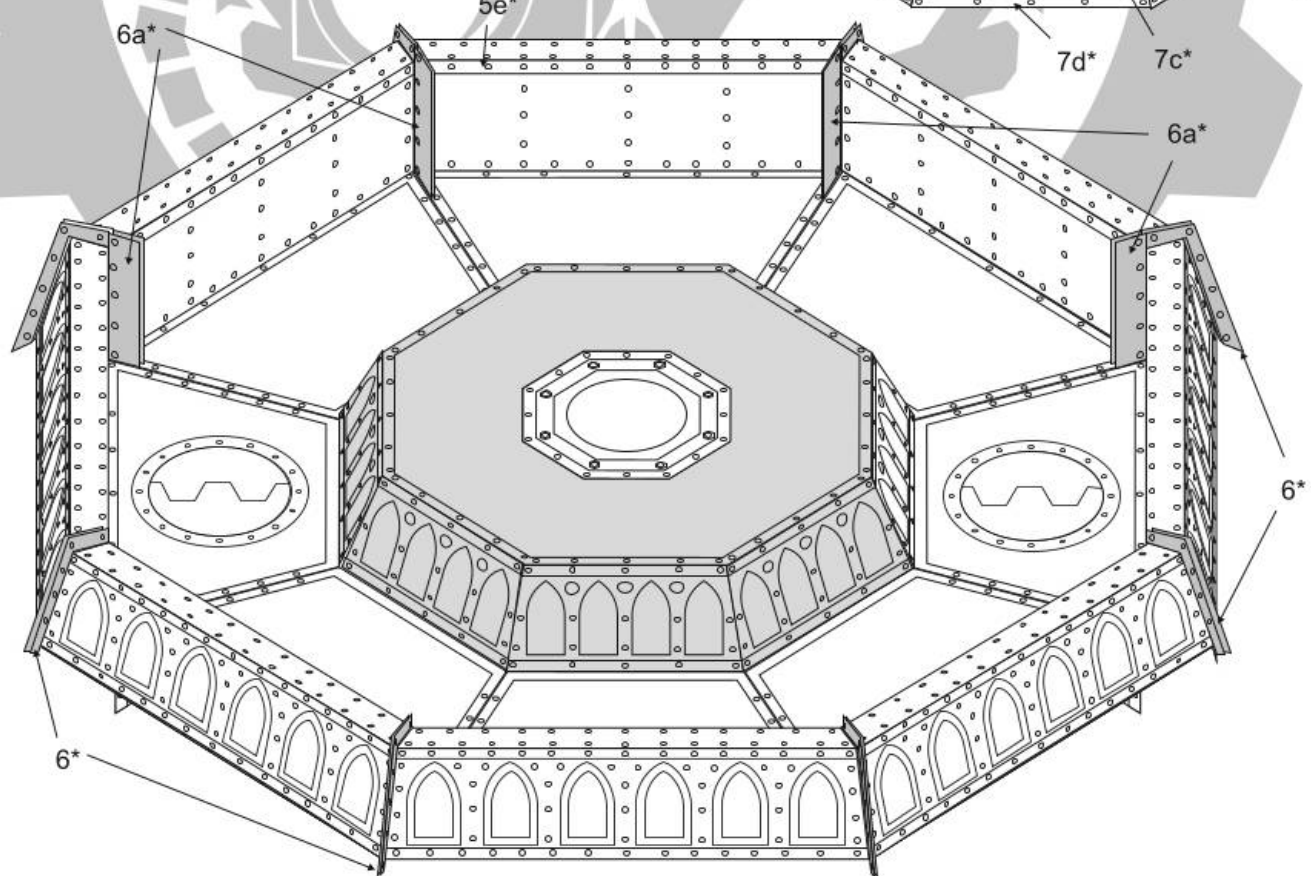

Udeptus mechanicus departamento manufacturum

PATOROCH

Anphelion Base

OFFICIO ADMINISTRATUM AND MAIN ENTRANS.

Free model, not for sale

269X269

26\2

Made in Ukraine