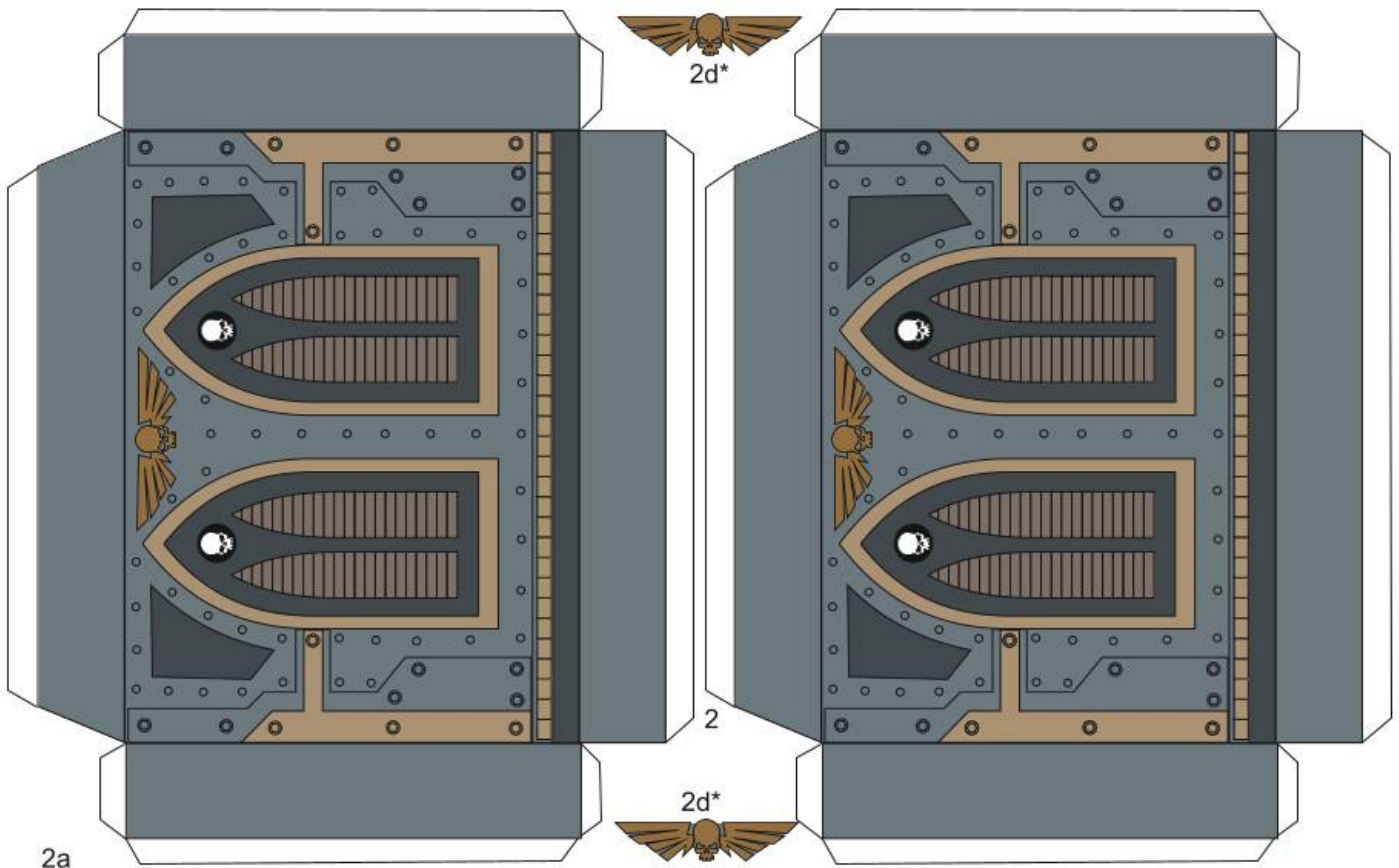

Udeptus mechanicus departamento manufacturum

PATOROCH

Anphelion Base

OFFICIO ADMINISTRATUM AND MAIN ENTRANS.

Free model, not for sale

269X269

26\2

Made in Ukraine

1**

1a

2a

2d*

2e*

2h*

2j*

2b*