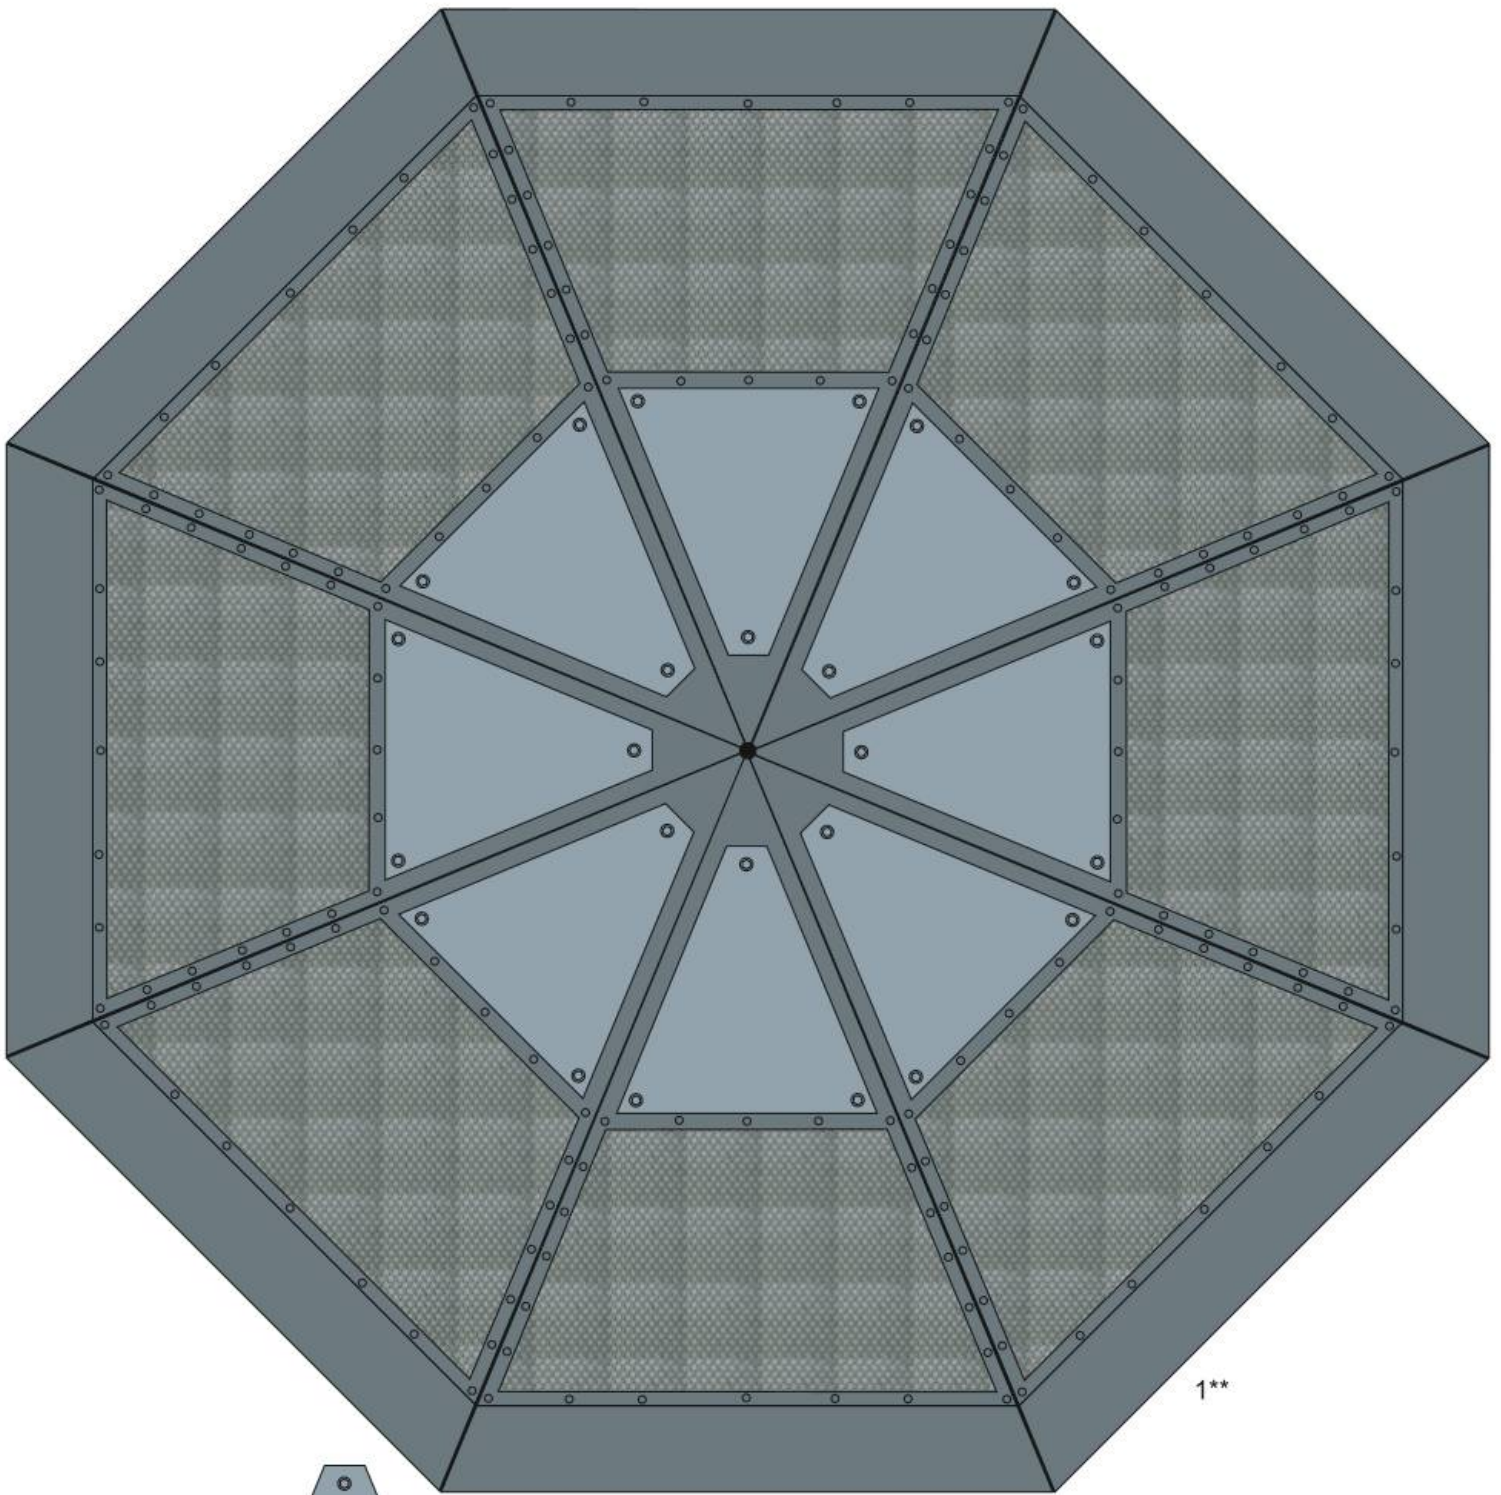

Udeptus mechanicus departamento manufacturum

PATOROCH

Anphelion Base

OFFICIO ADMINISTRATUM AND MAIN ENTRANS.

Free model, not for sale

269X269

26\2

Made in Ukraine