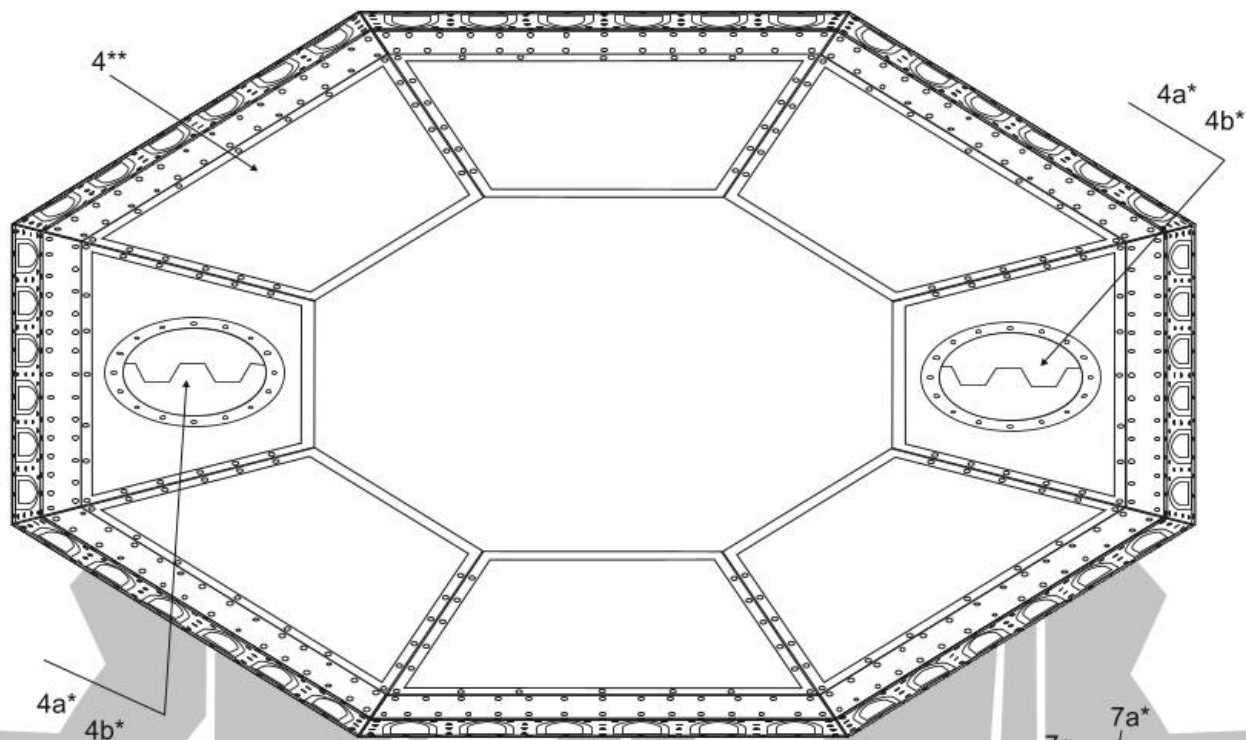

Udeptus mechanicus departamento manufacturum

PATOROCH

Anphelion Base

OFFICIO ADMINISTRATUM AND MAIN ENTRANS.

Free model, not for sale

269X269

26\2

Made in Ukraine