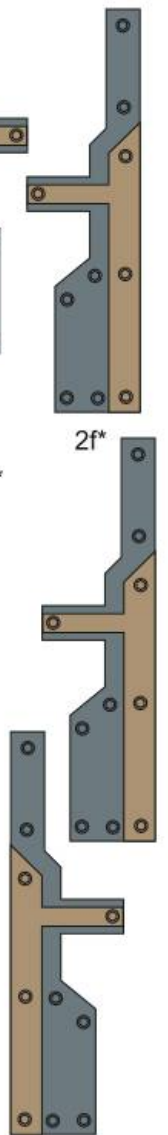

Udeptus mechanicus departamento manufacturum

PATOROCH

Anphelion Base

OFFICIO ADMINISTRATUM AND MAIN ENTRANS.

Free model, not for sale

269X269

26\2

Made in Ukraine

1**

1a

2a

2d*

2e*

2h*

2j*

2b*

2c*

2g*

2f*

2a

2d*

2e*

2h*

2j*

2f*

2b*

2c*

2g*

4**

4a*

4b*

6a*