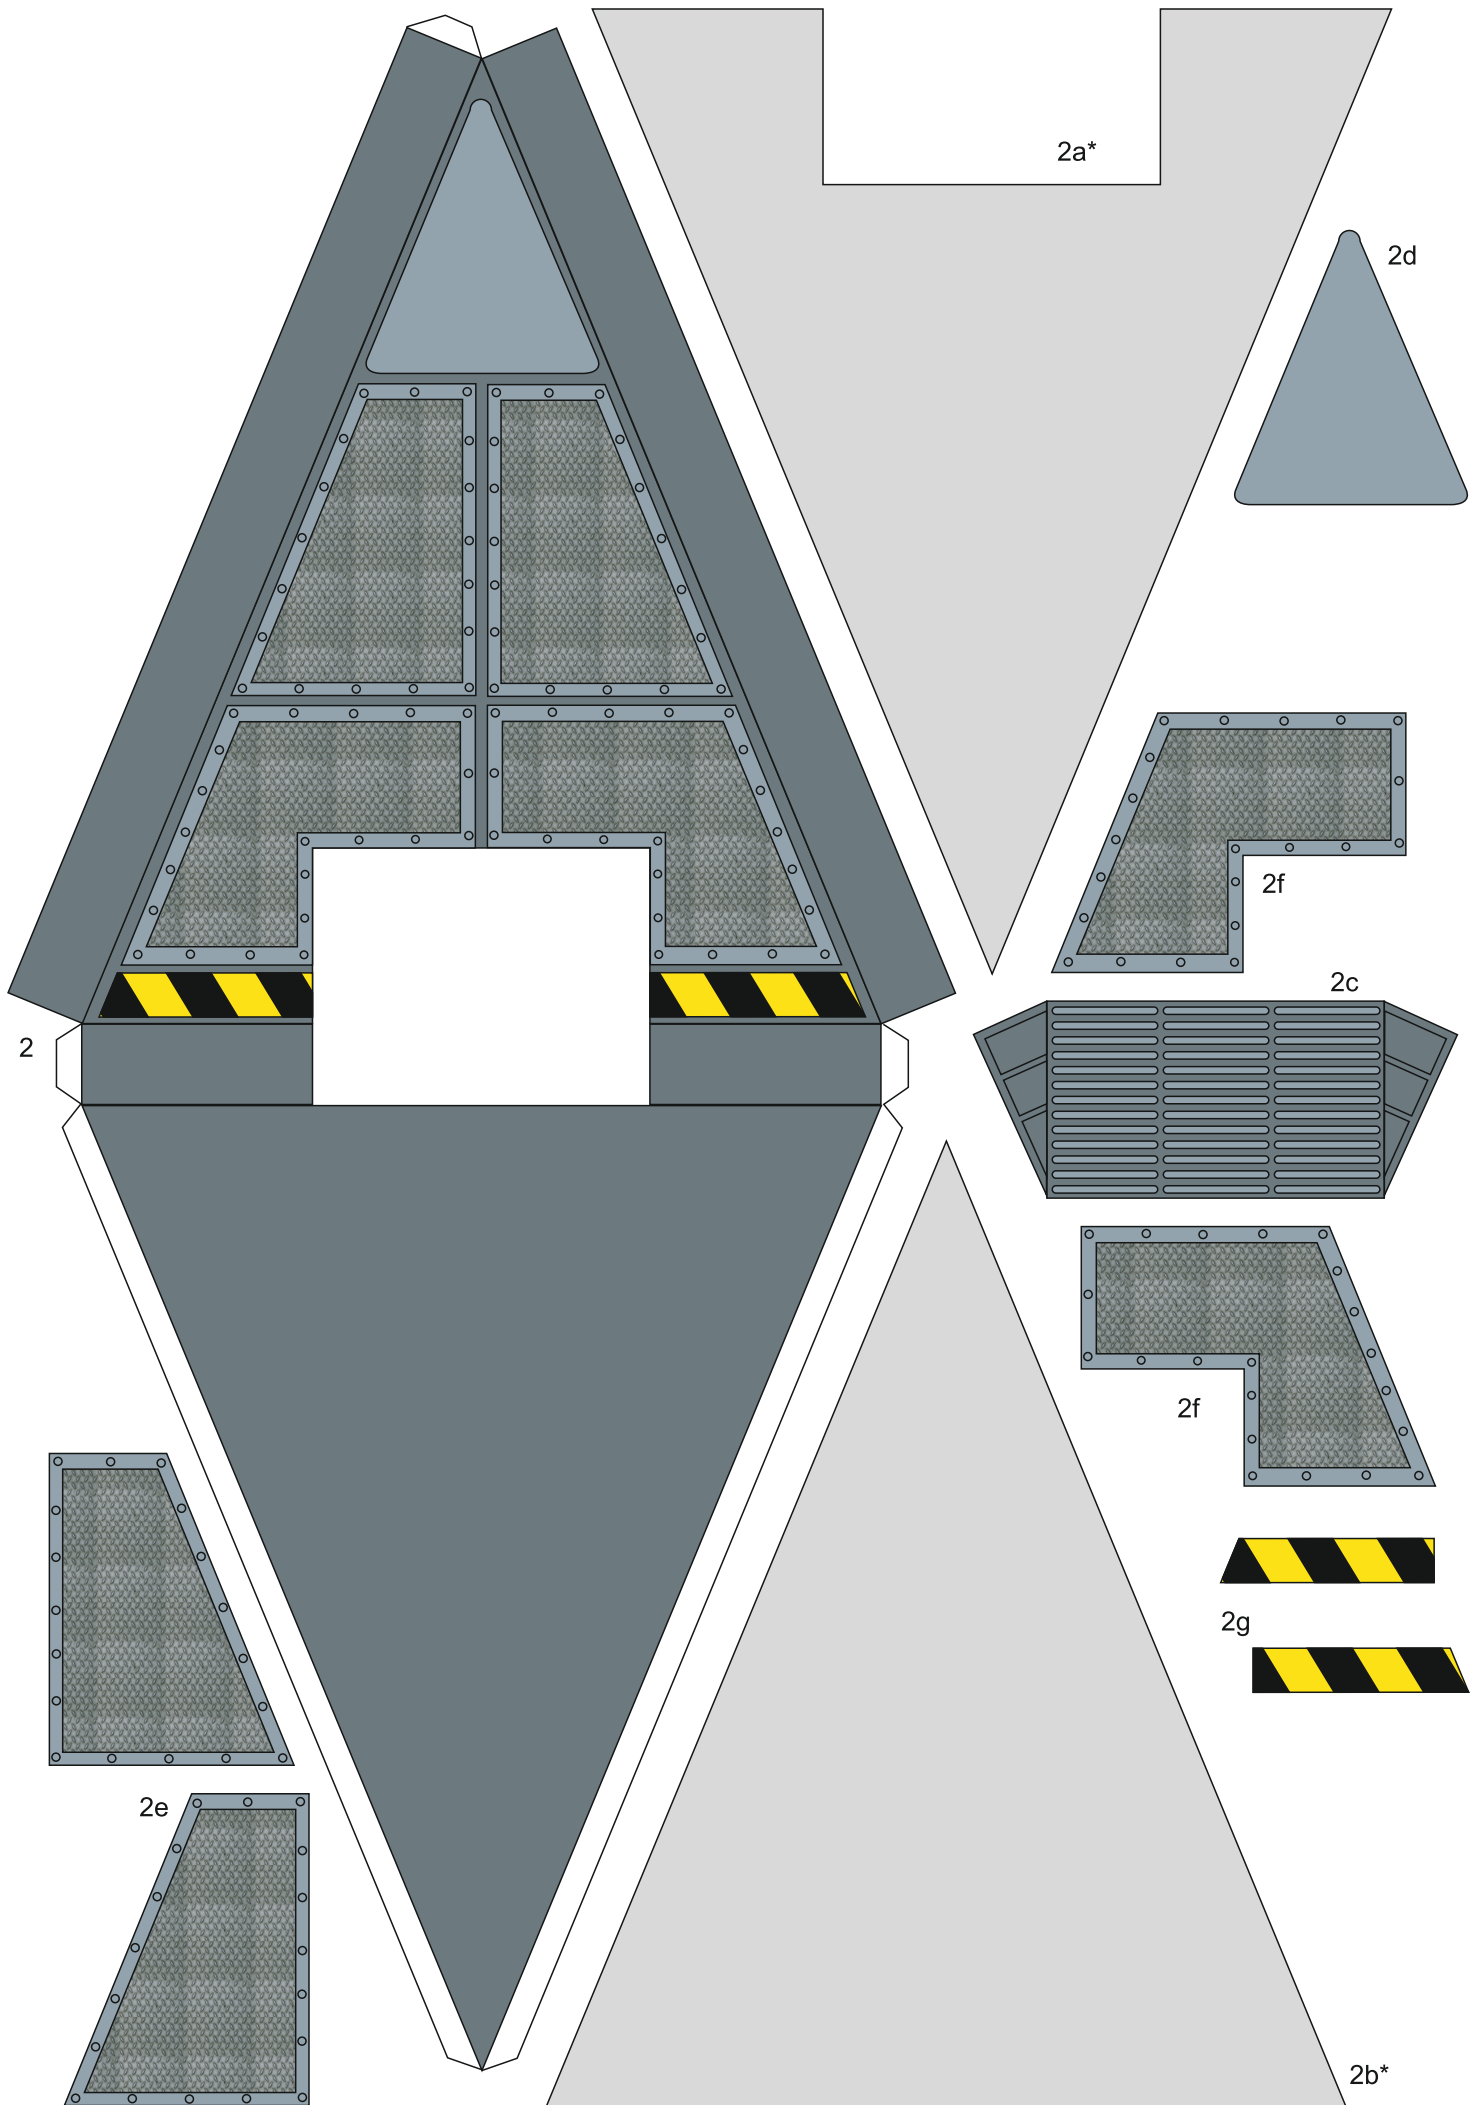

Anphelion Base LANDING PAD

Free model, not for sale

Made in Ukraine

26\1

297X317

3c*

3n

3p