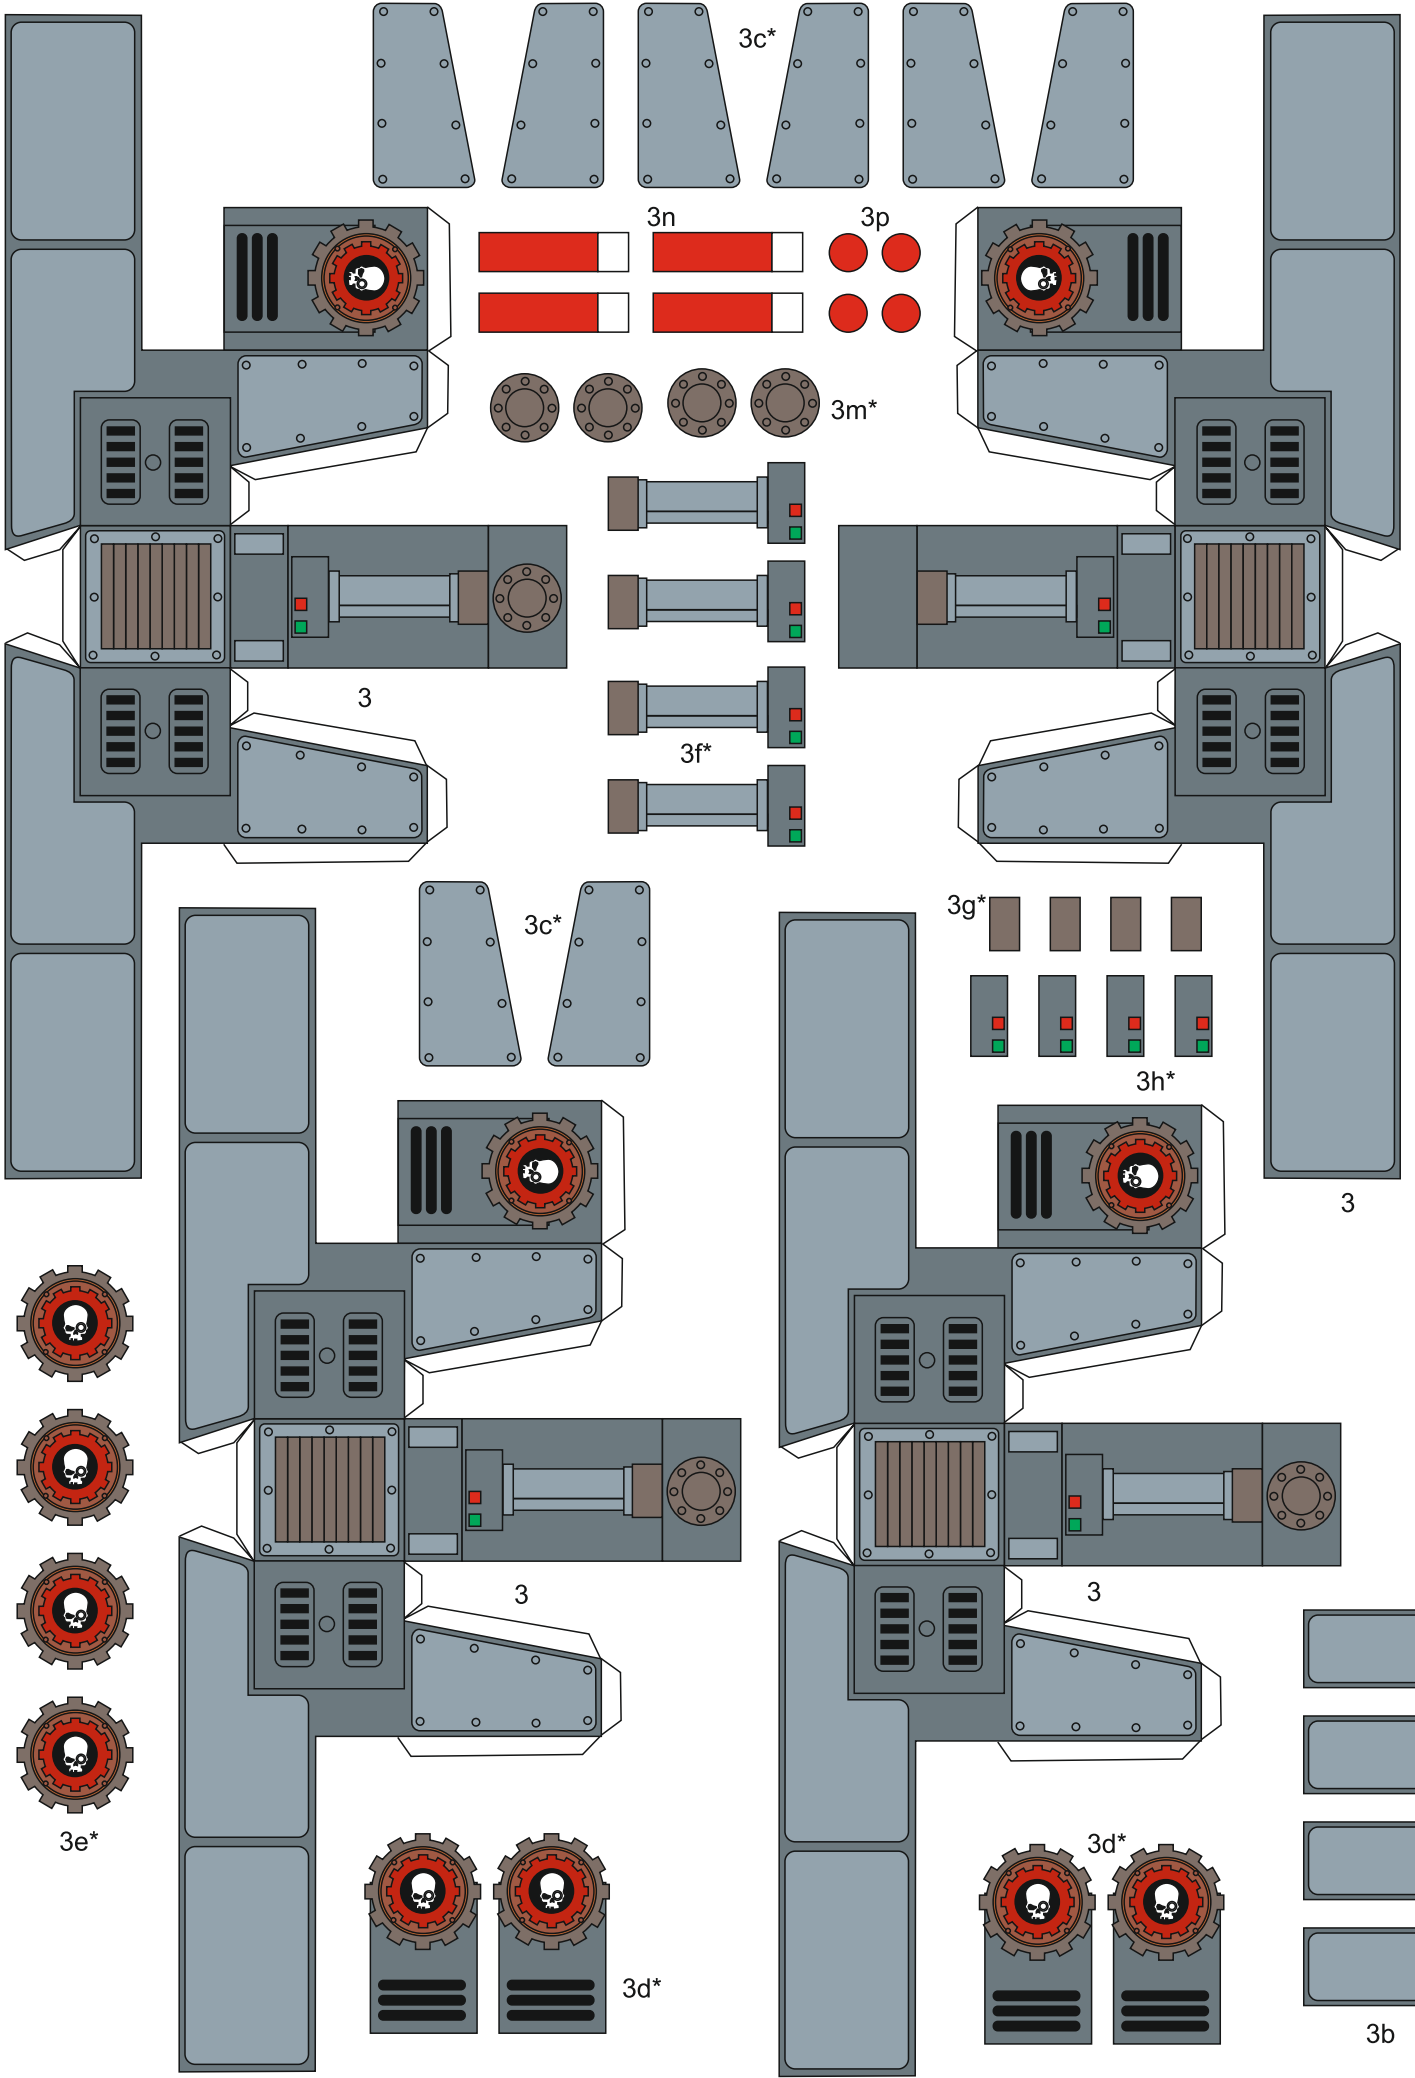

Anphelion Base LANDING PAD

Free model, not for sale

Made in Ukraine

26\1

297X317

3c*

3n

3p